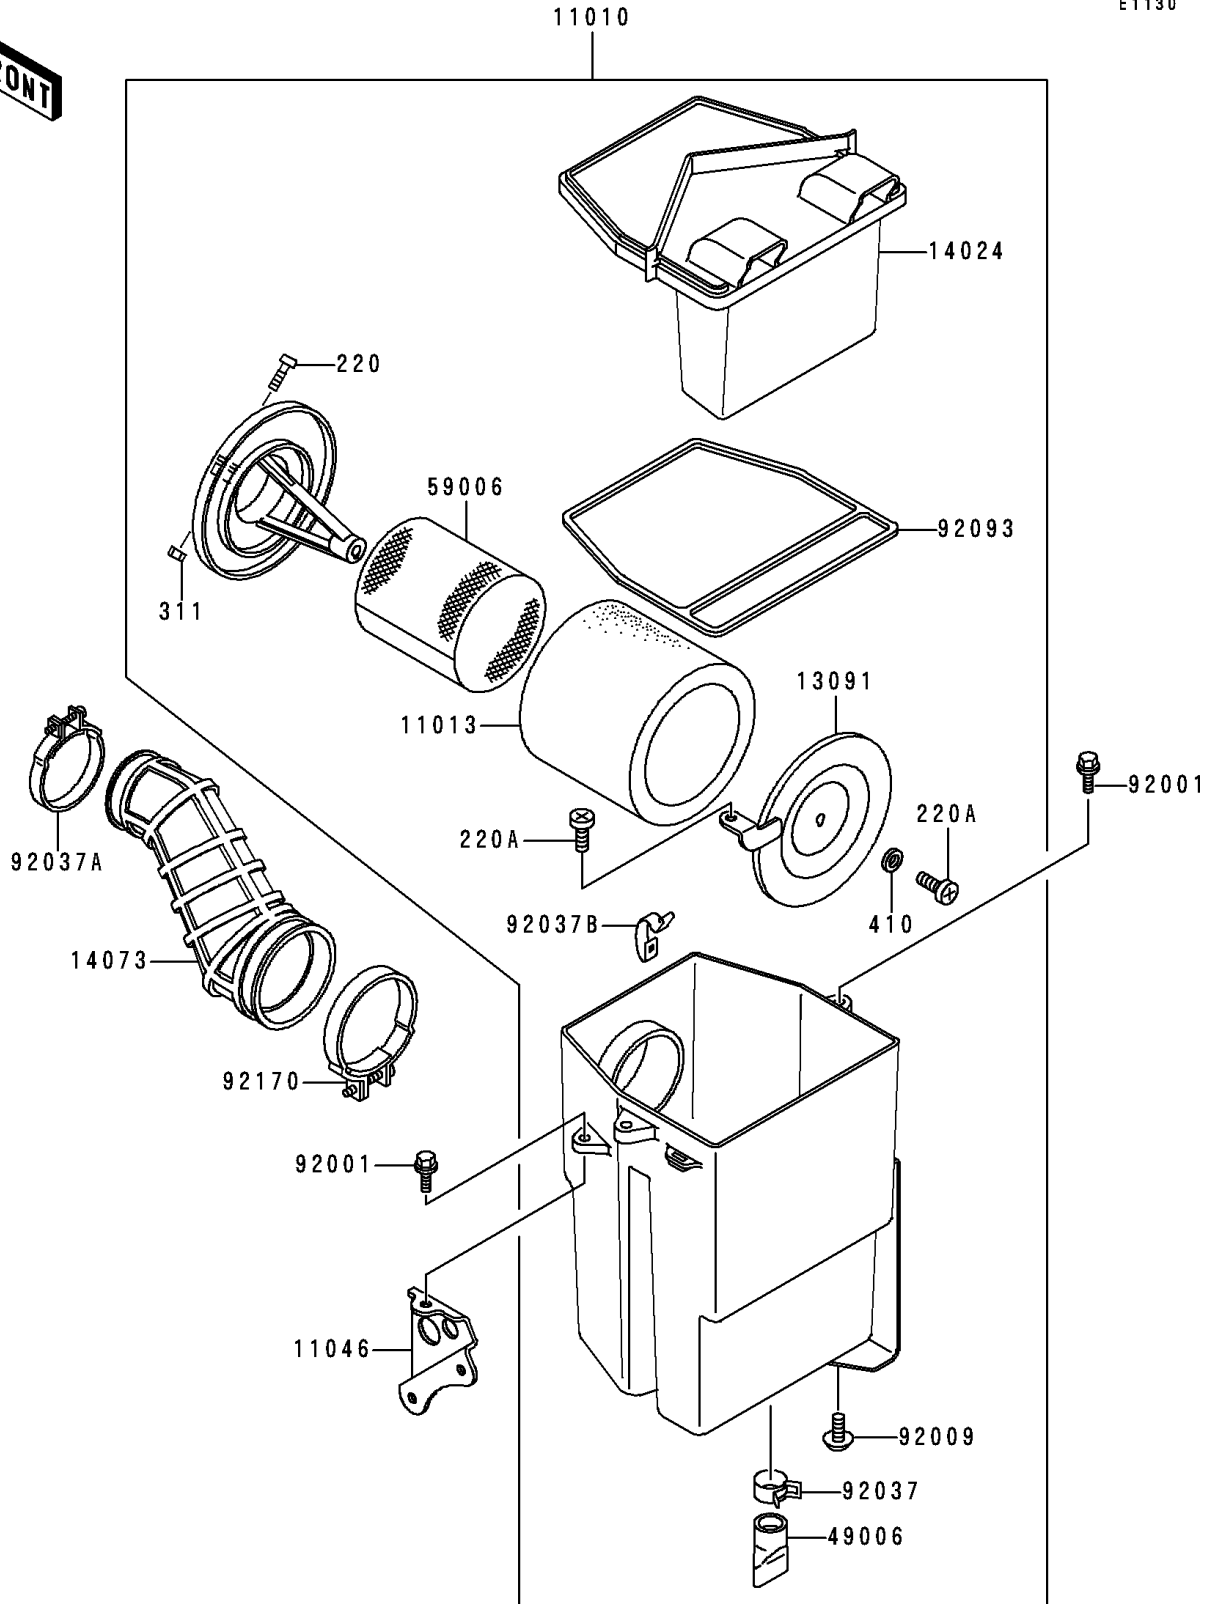

1990 Bayou 300 4X4

PARTS DIAGRAM

Air Cleaner

E1130

1990 Bayou 300 4X4

PARTS LIST

Air Cleaner

ITEM NAME

PART NUMBER

QUANTITY
