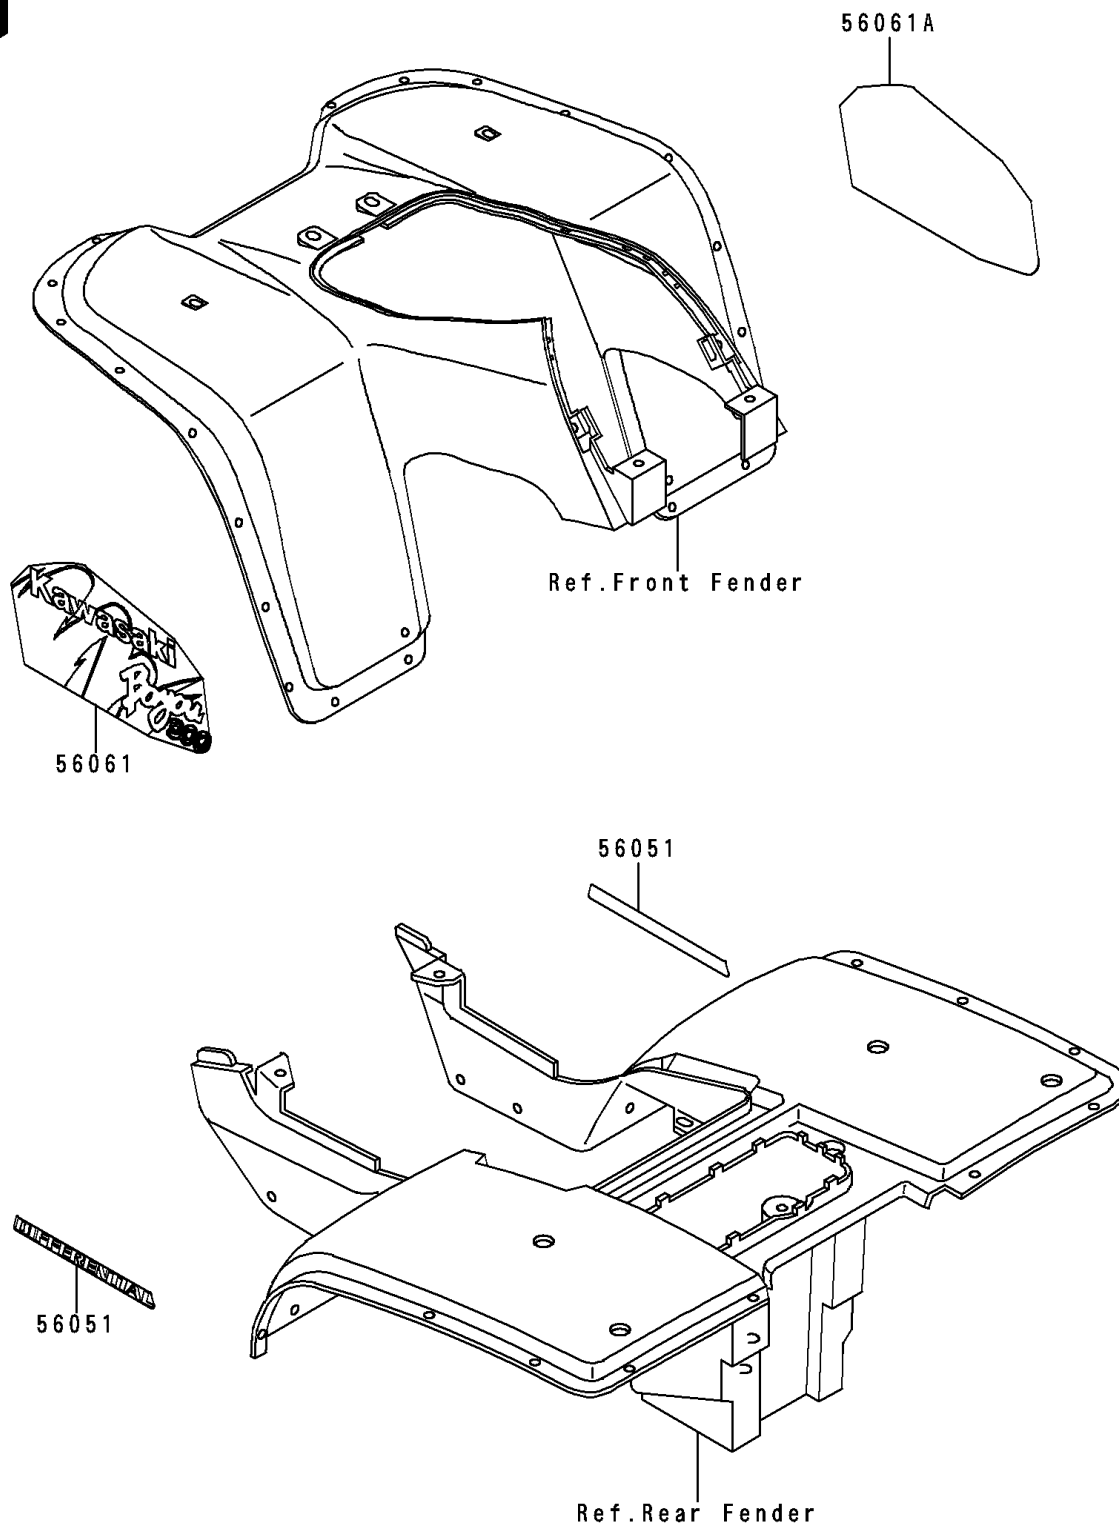

1996 Bayou 300

PARTS DIAGRAM

Decals(Red)(KLF300-B9)

Kawasaki

Let the Good Times Roll®

F2861F

1996 Bayou 300

PARTS LIST

Decals(Red)(KLF300-B9)

ITEM NAME

PART NUMBER

QUANTITY
