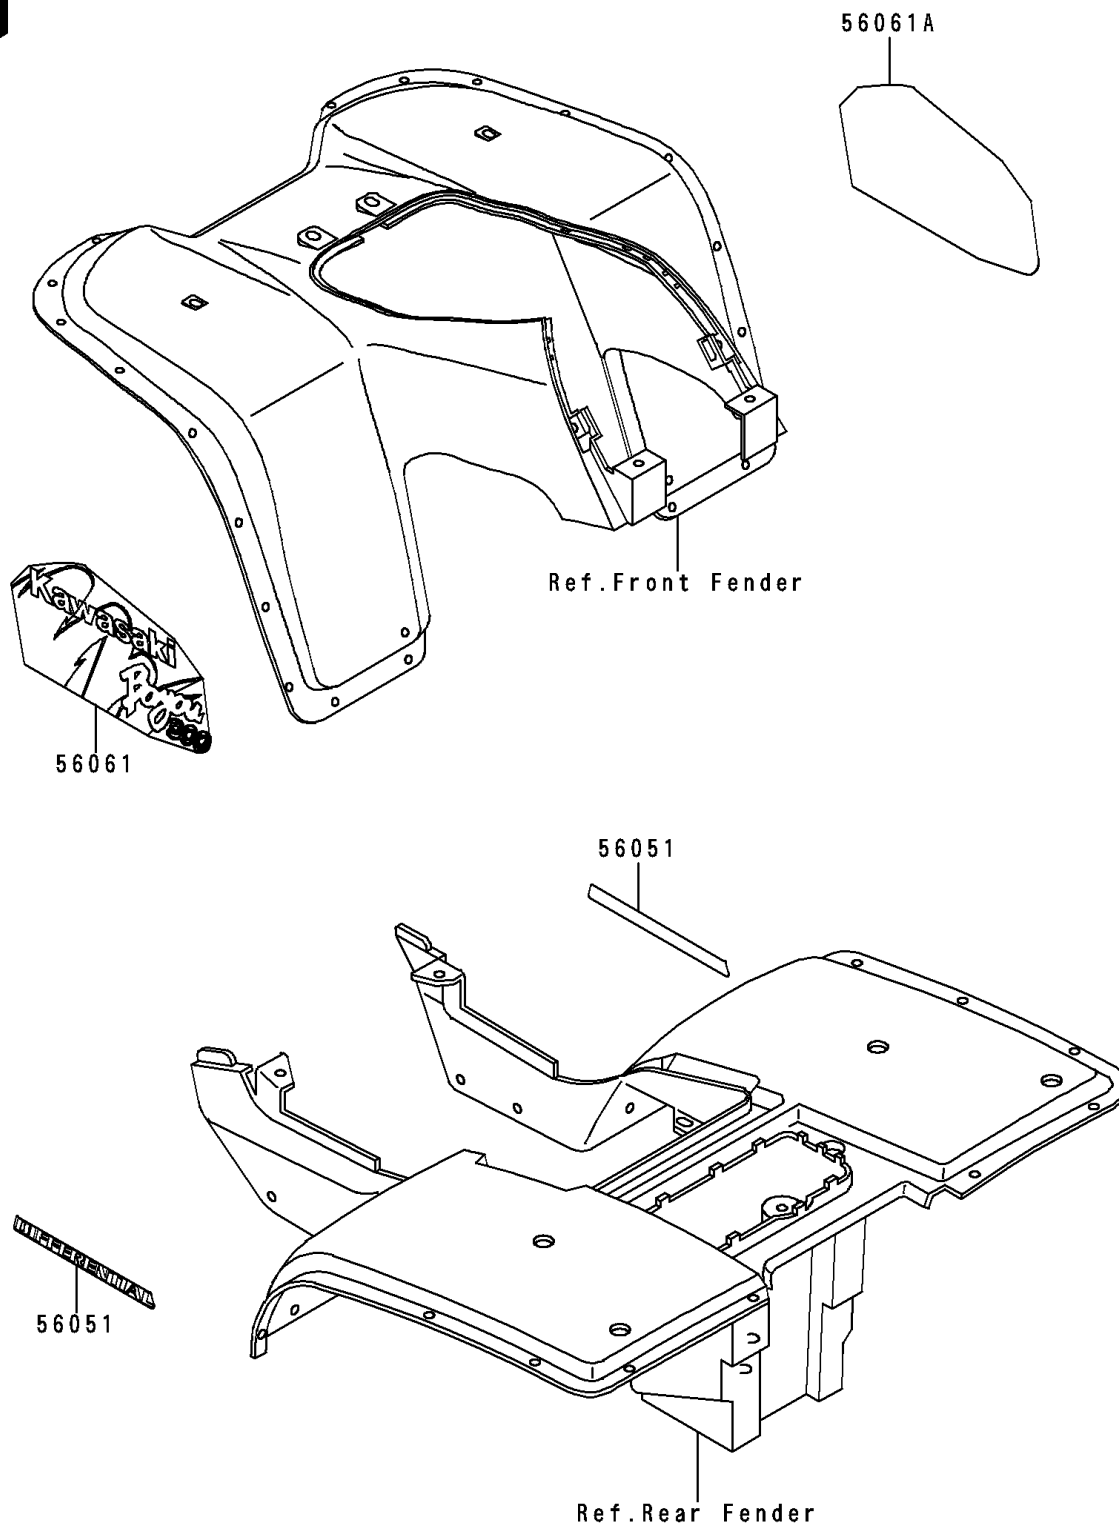

1996 Bayou 300

PARTS DIAGRAM

Decals(Ebony)(KLF300-B9)

Kawasaki

Let the Good Times Roll®

F2861E

1996 Bayou 300

PARTS LIST

Decals(Ebony)(KLF300-B9)

ITEM NAME

PART NUMBER

QUANTITY
