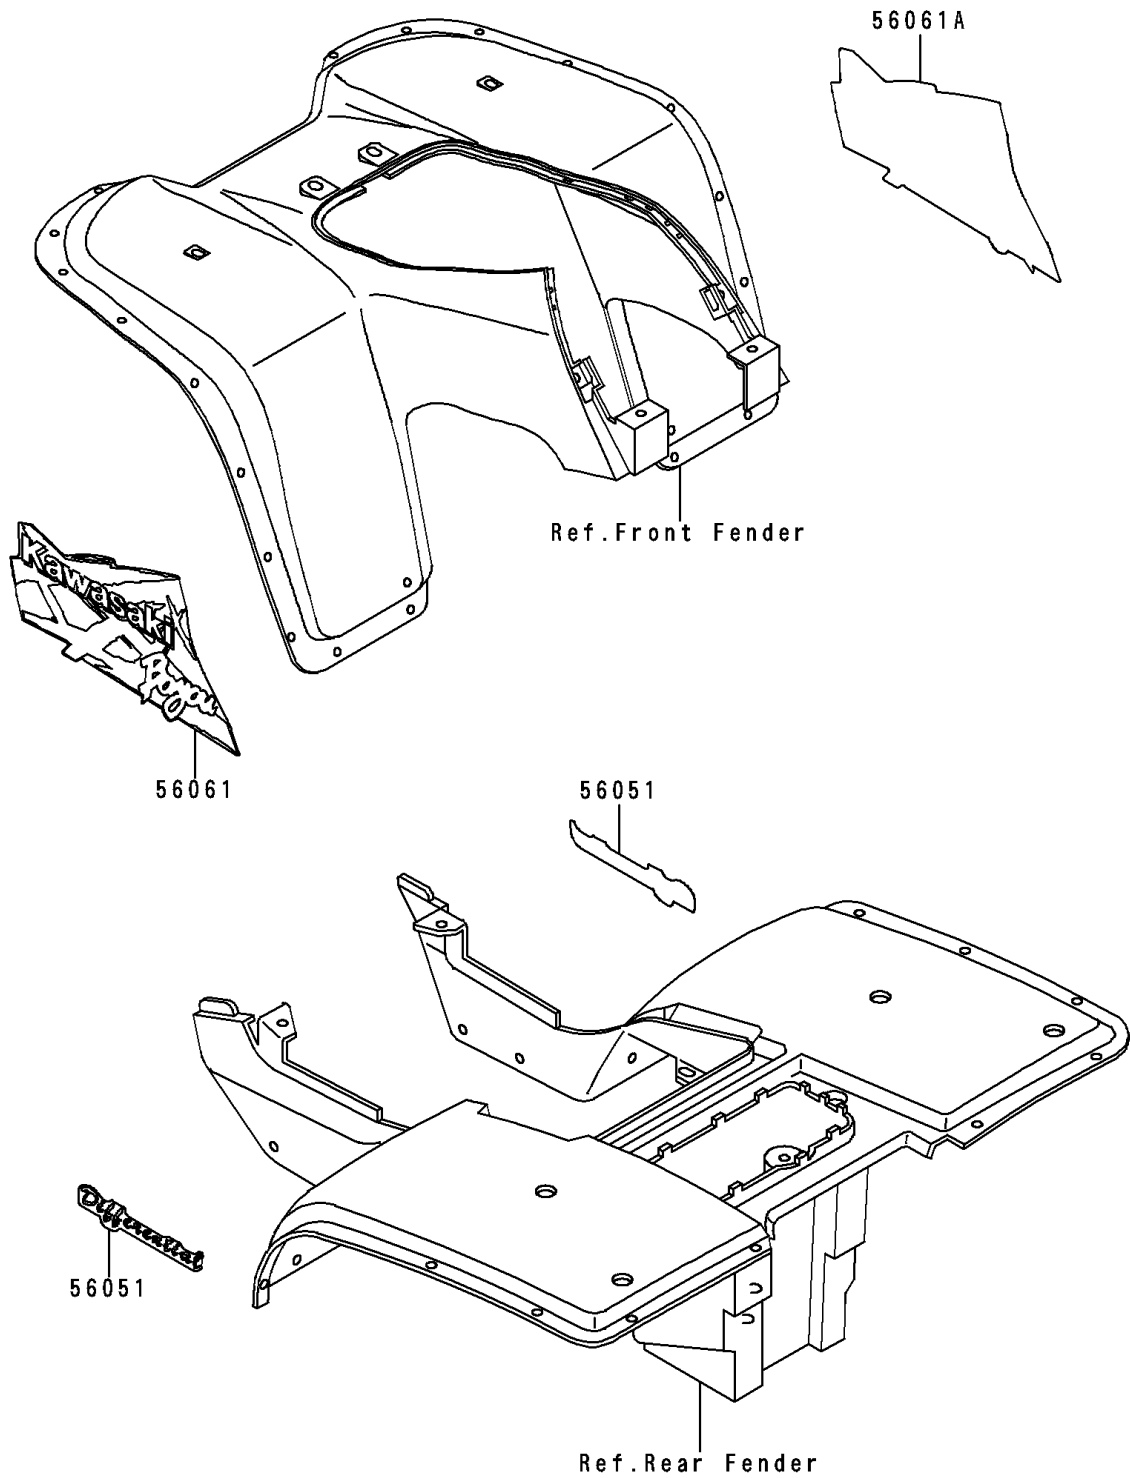

1995 Bayou 300

PARTS DIAGRAM

Decals(Ebony)(KLF300-B8)

F2861C

1995 Bayou 300

PARTS LIST

Decals(Ebony)(KLF300-B8)

ITEM NAME

PART NUMBER

QUANTITY
