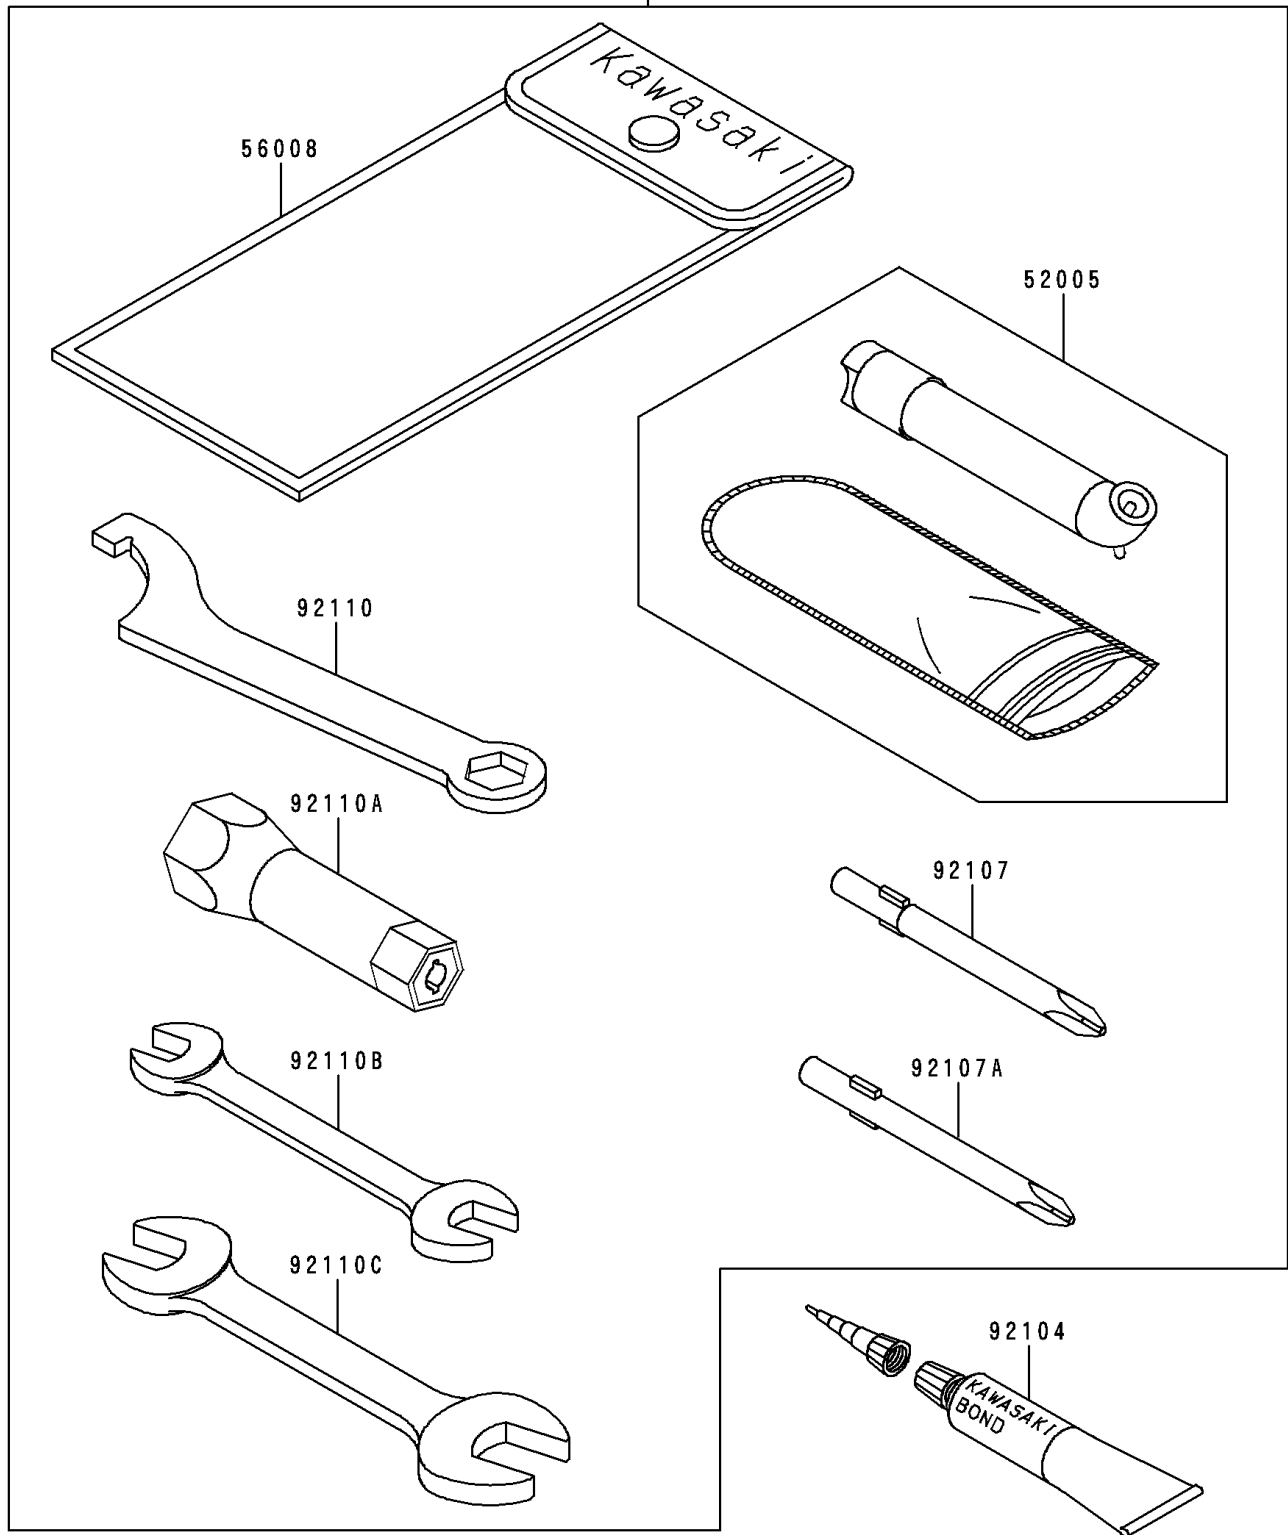

1992 Bayou 300

PARTS DIAGRAM

Owner's Tools

56007

F2810

1992 Bayou 300

PARTS LIST

Owner's Tools

ITEM NAME	PART NUMBER	QUANTITY
GAUGE,AIR (Ref # 52005)	52005-1082	1
TOOLKIT (Ref # 56007)	56007-1331	1
BAG,TOOL (Ref # 56008)	56008-1007	1
GASKET-LIQUID,TUBE,100G,SILVER (Ref # 92104)	92104-002	1
TOOL-DRIVER,#3PHILLIPS (Ref # 92107)	92107-005	1
TOOL-DRIVER,#2PHILLIPS (Ref # 92107A)	92107-1053	1
TOOL-WRENCH,HOOK&BOXEND,14MM (Ref # 92110)	92110-1040	1
TOOL-WRENCH,BOX,18MM (Ref # 92110A)	92110-1109	1
TOOL-WRENCH,OPEN END,10X12 (Ref # 92110B)	92110-1152	1
TOOL-WRENCH,OPEN END,14X17 (Ref # 92110C)	92110-1153	1