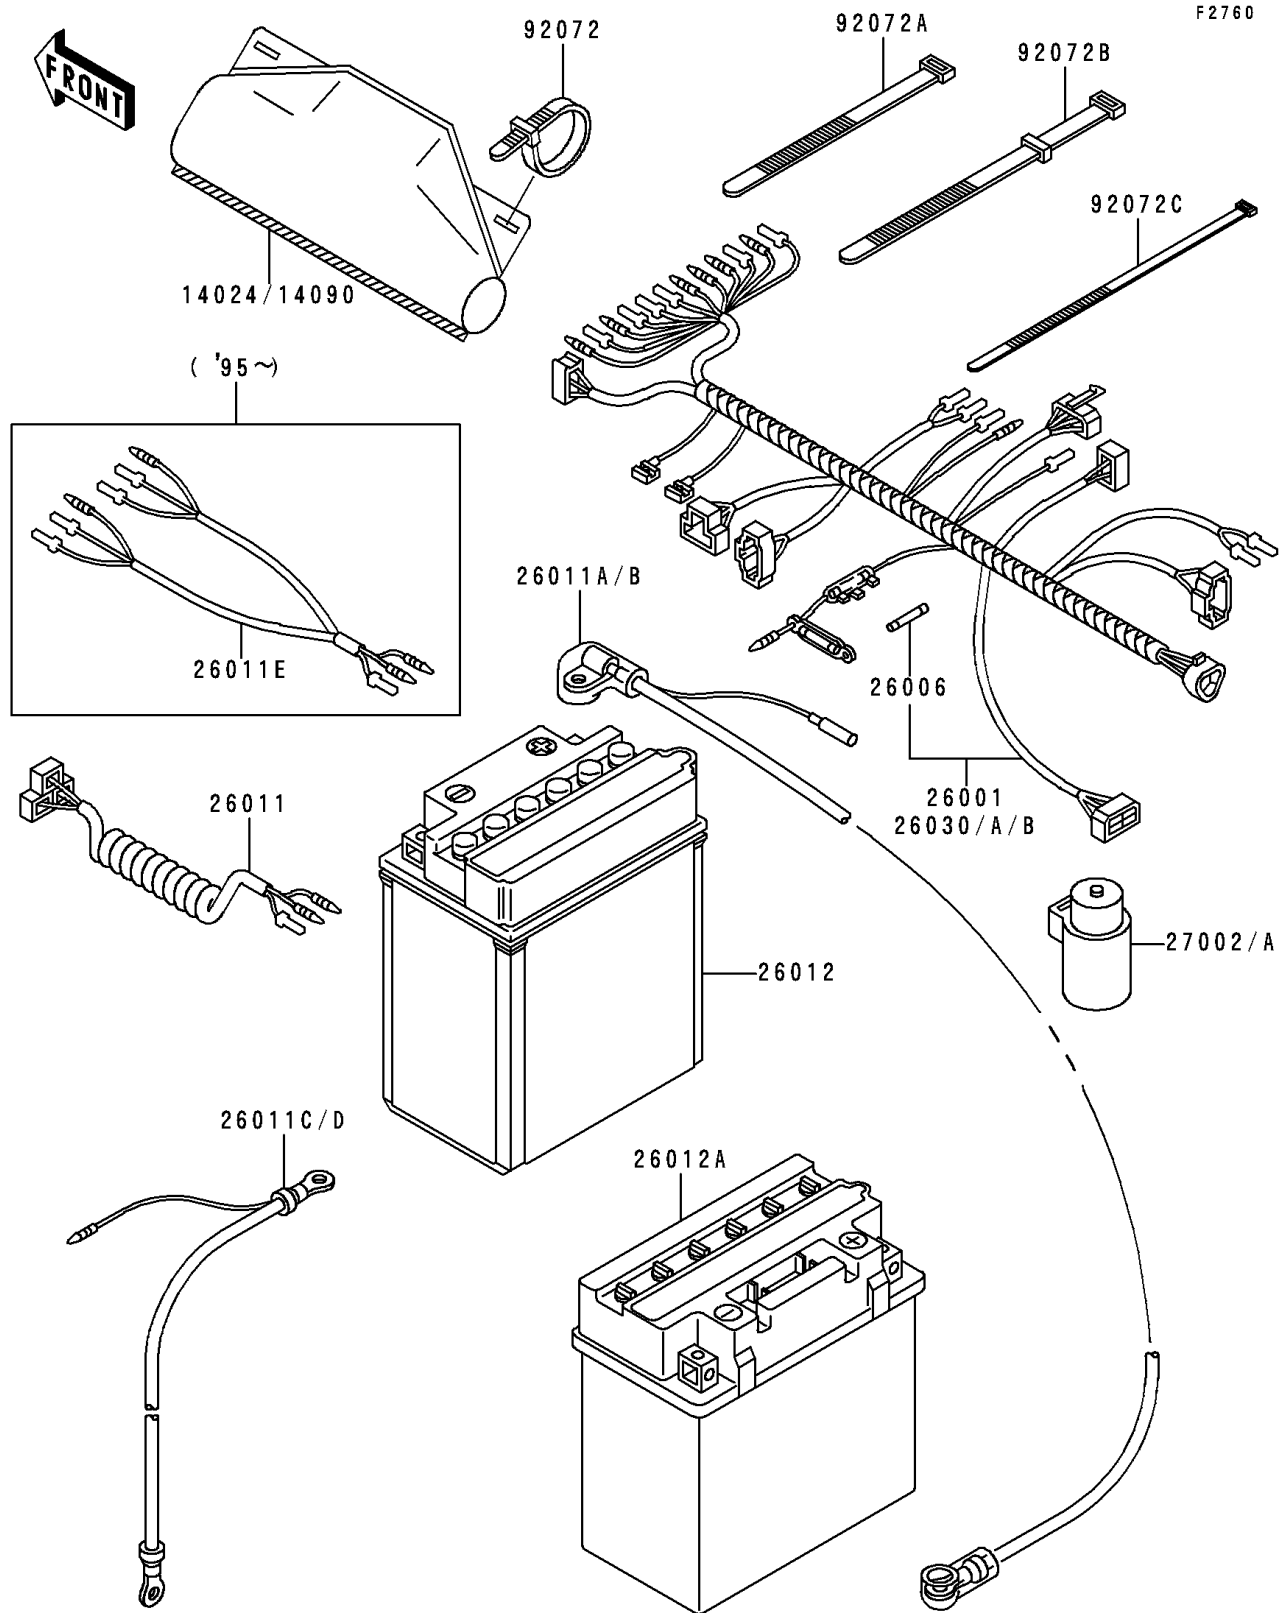

1996 Bayou 300

PARTS DIAGRAM

Chassis Electrical Equipment

1996 Bayou 300

PARTS LIST

Chassis Electrical Equipment

ITEM NAME

PART NUMBER

QUANTITY
