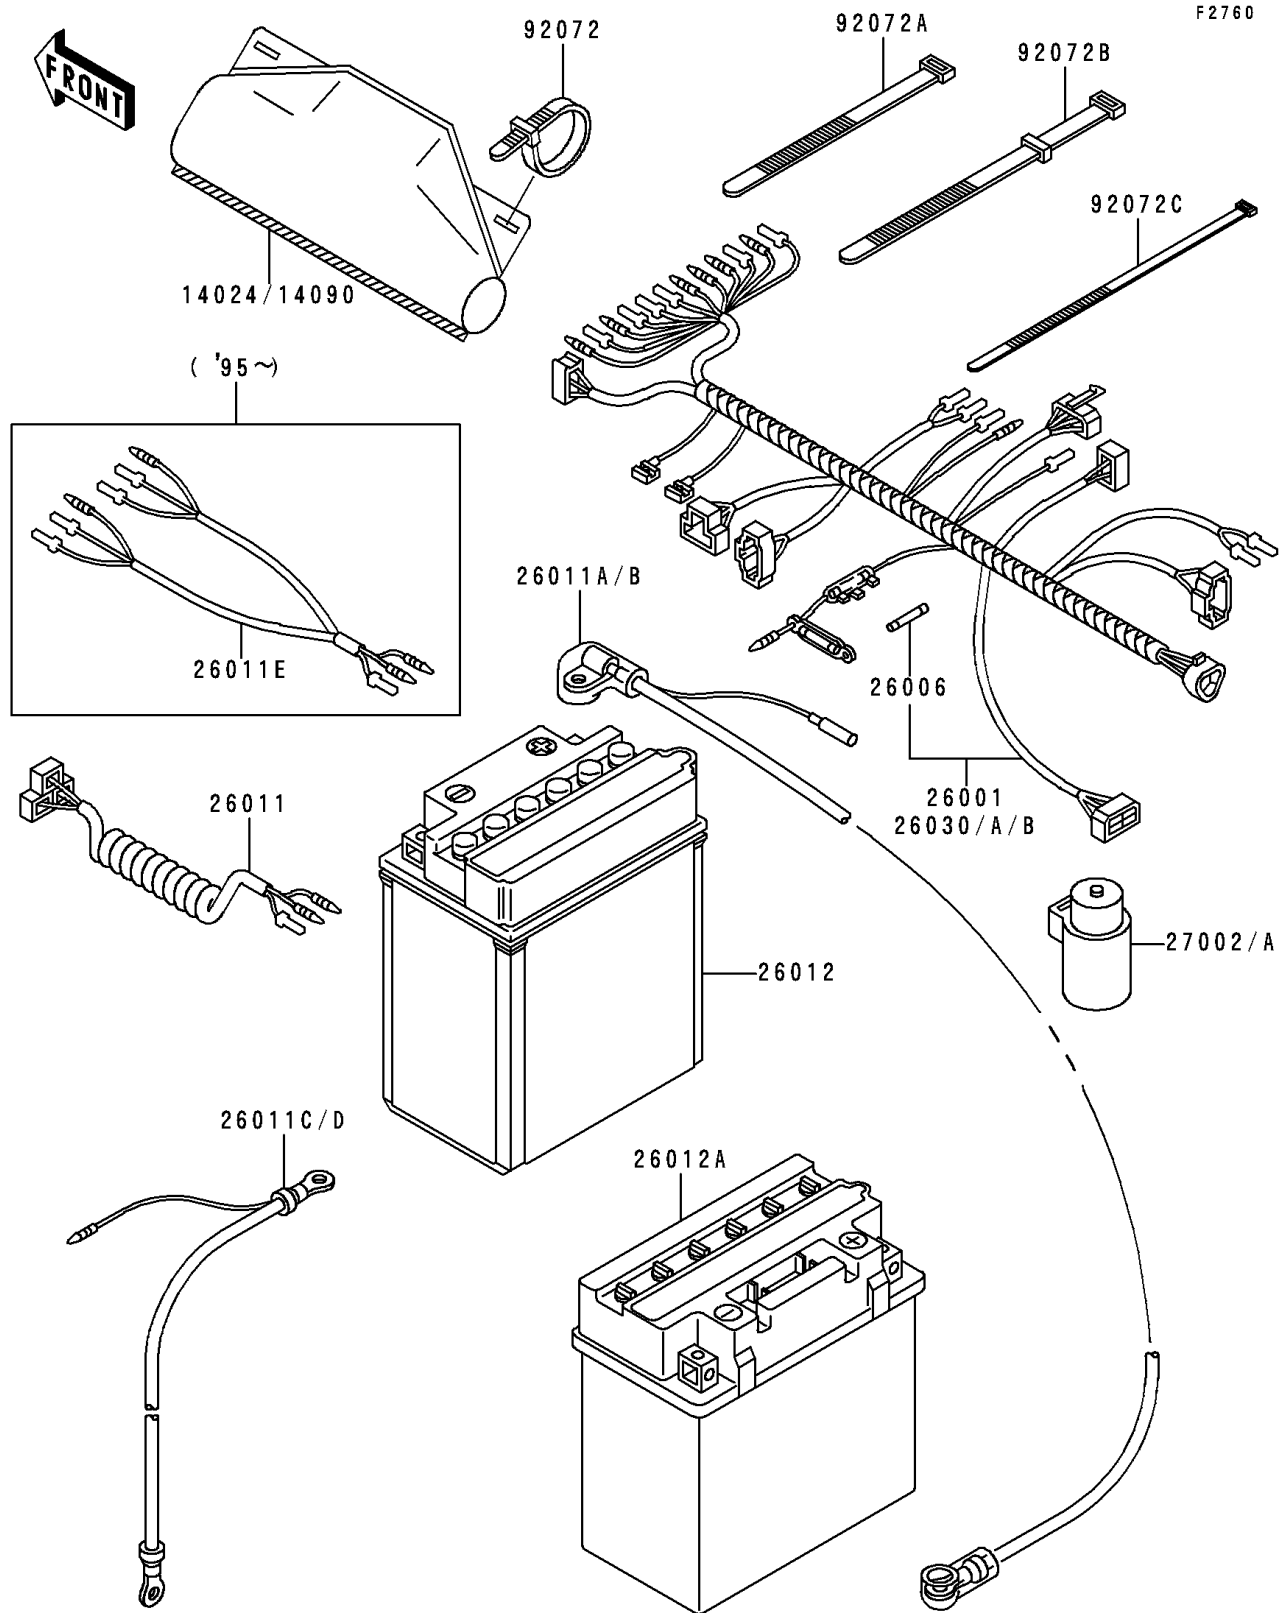

1992 Bayou 300

PARTS DIAGRAM

Chassis Electrical Equipment

1992 Bayou 300

PARTS LIST

Chassis Electrical Equipment

ITEM NAME

PART NUMBER

QUANTITY
