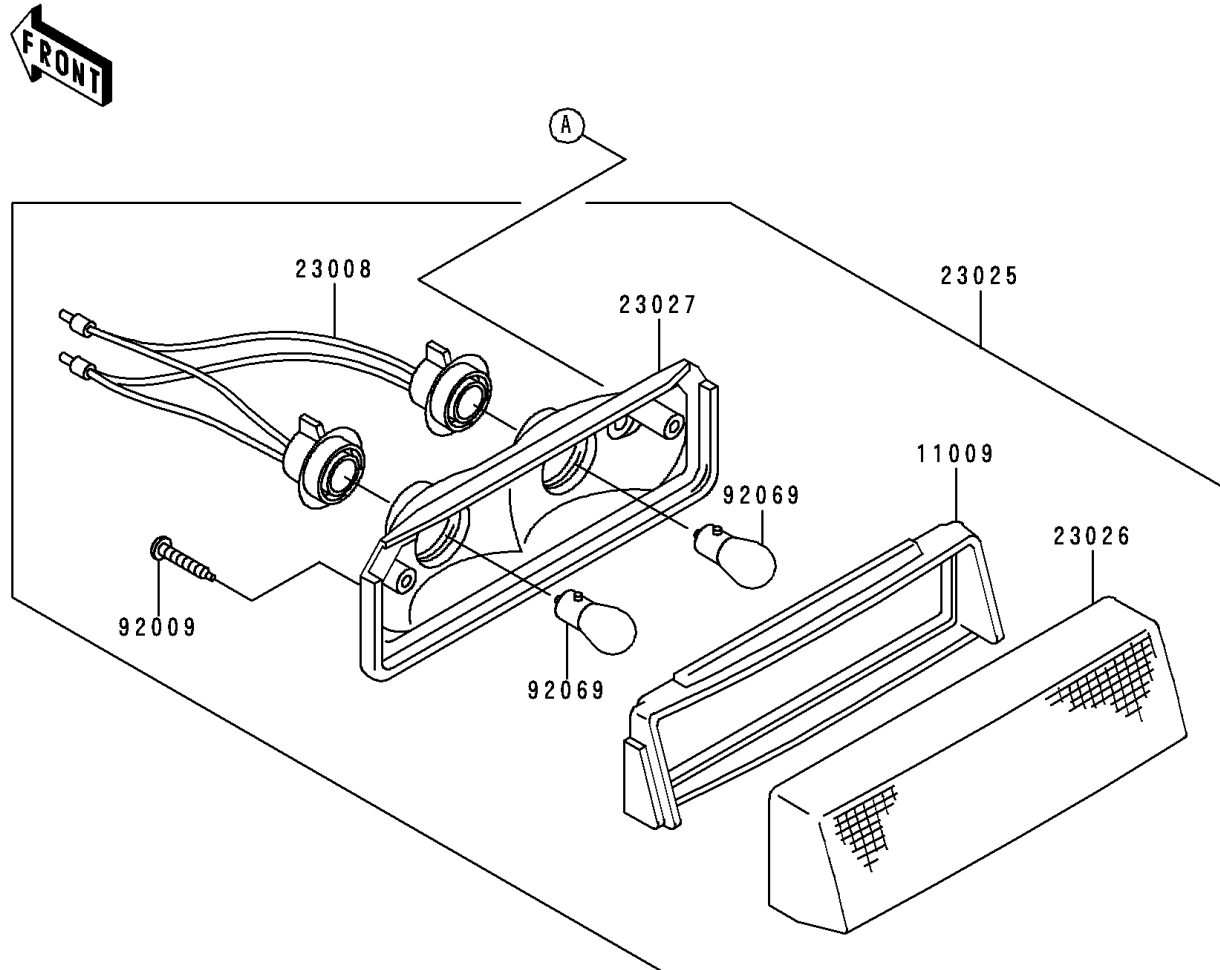

1995 Bayou 300

PARTS DIAGRAM

Taillight(s)

F2720

1995 Bayou 300

PARTS LIST

Taillight(s)

ITEM NAME

PART NUMBER

QUANTITY
