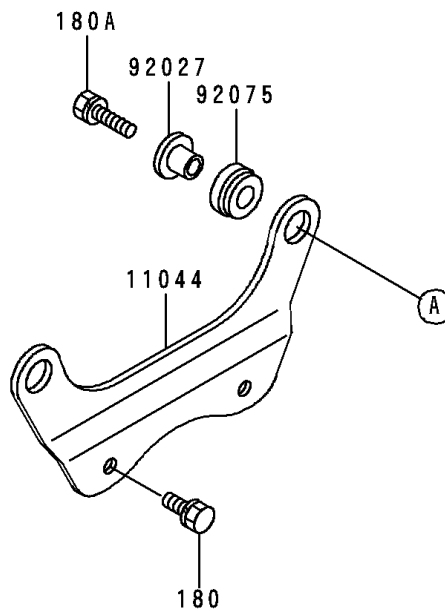

1995 Bayou 300

PARTS DIAGRAM

Taillight(s)

F2720

1995 Bayou 300

PARTS LIST

Taillight(s)

ITEM NAME

PART NUMBER

QUANTITY
