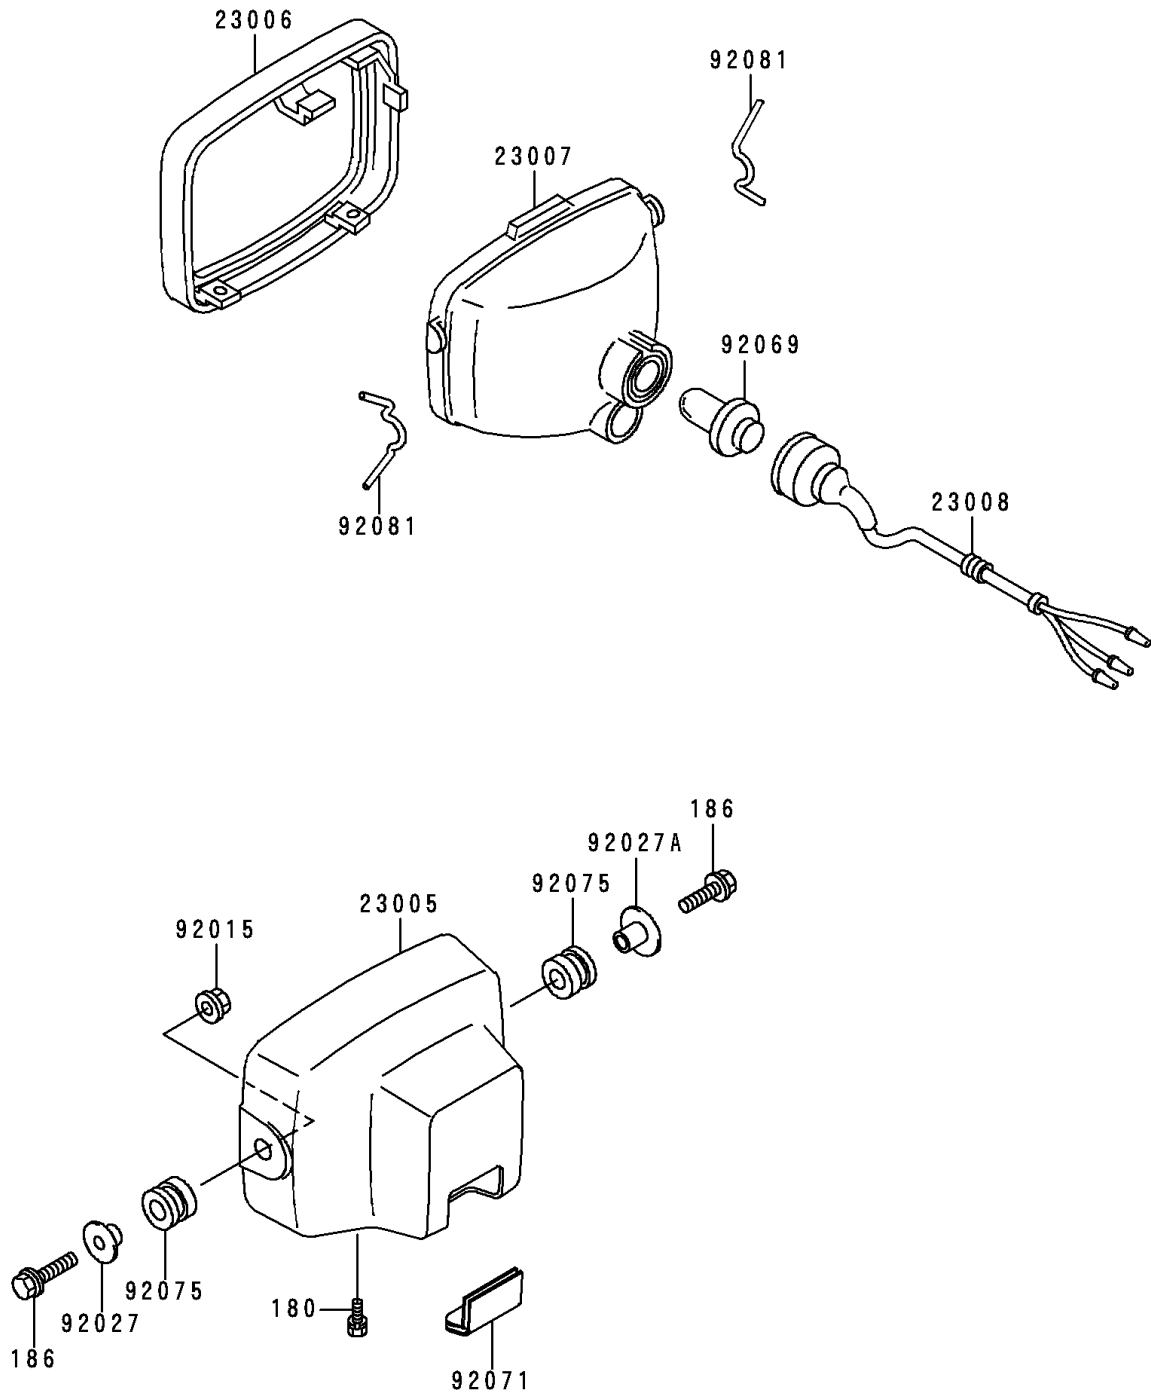

1996 Bayou 300

PARTS DIAGRAM

Headlight(s)(KLF300-B8/B9)

F2710A

1996 Bayou 300

PARTS LIST

Headlight(s)(KLF300-B8/B9)

ITEM NAME

PART NUMBER

QUANTITY
