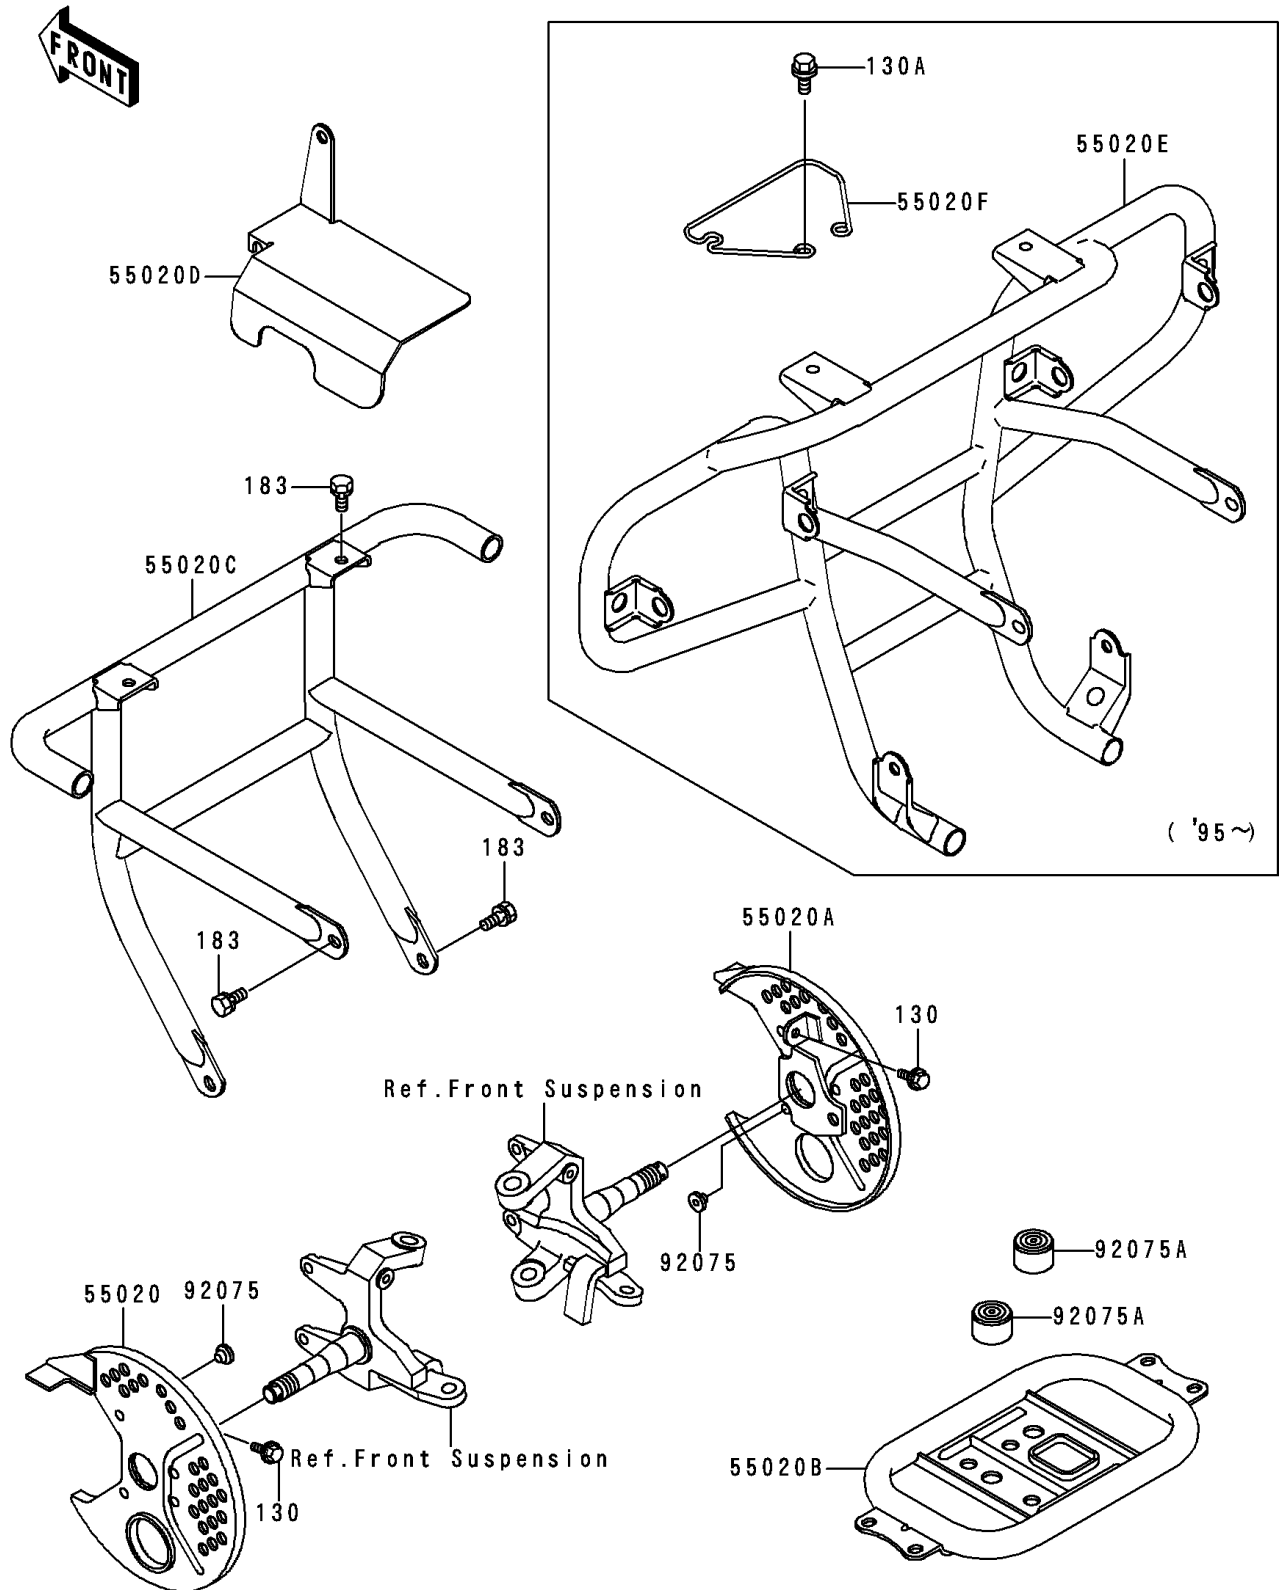

1996 Bayou 300

PARTS DIAGRAM

Guard(s)

F2680

1996 Bayou 300

PARTS LIST

Guard(s)

ITEM NAME

PART NUMBER

QUANTITY
