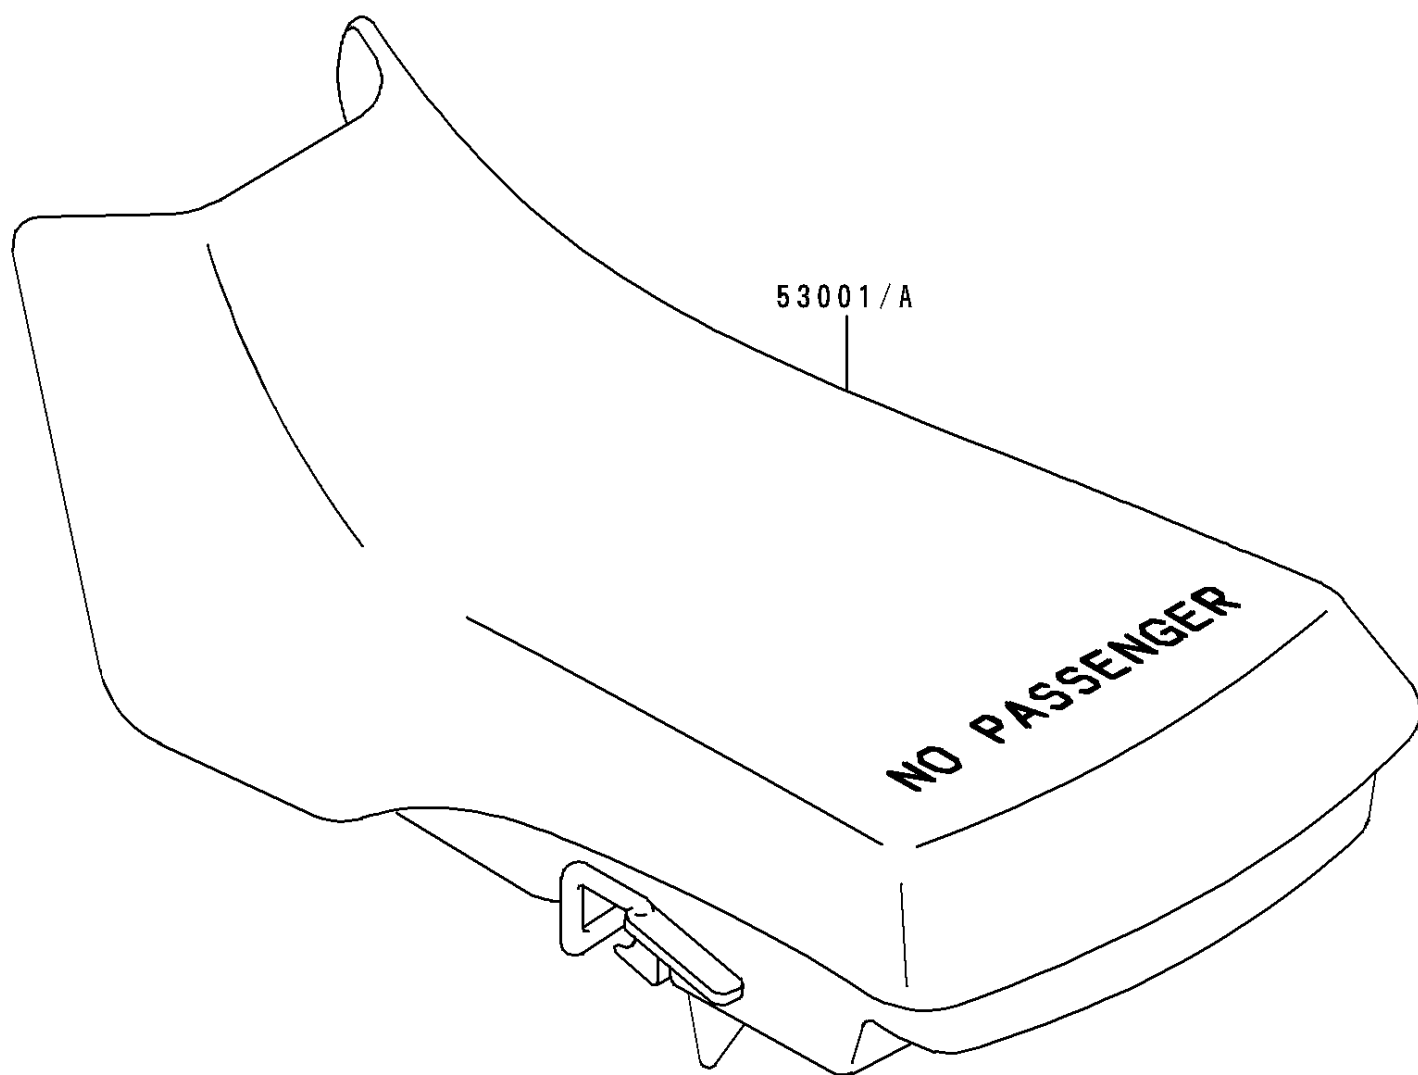

1992 Bayou 300

PARTS DIAGRAM

Seat

Kawasaki

Let the Good Times Roll®

F2510

1992 Bayou 300

PARTS LIST

Seat

ITEM NAME	PART NUMBER	QUANTITY
SEAT-ASSY,BLACK (Ref # 53001A)	53001-1528-MA	1