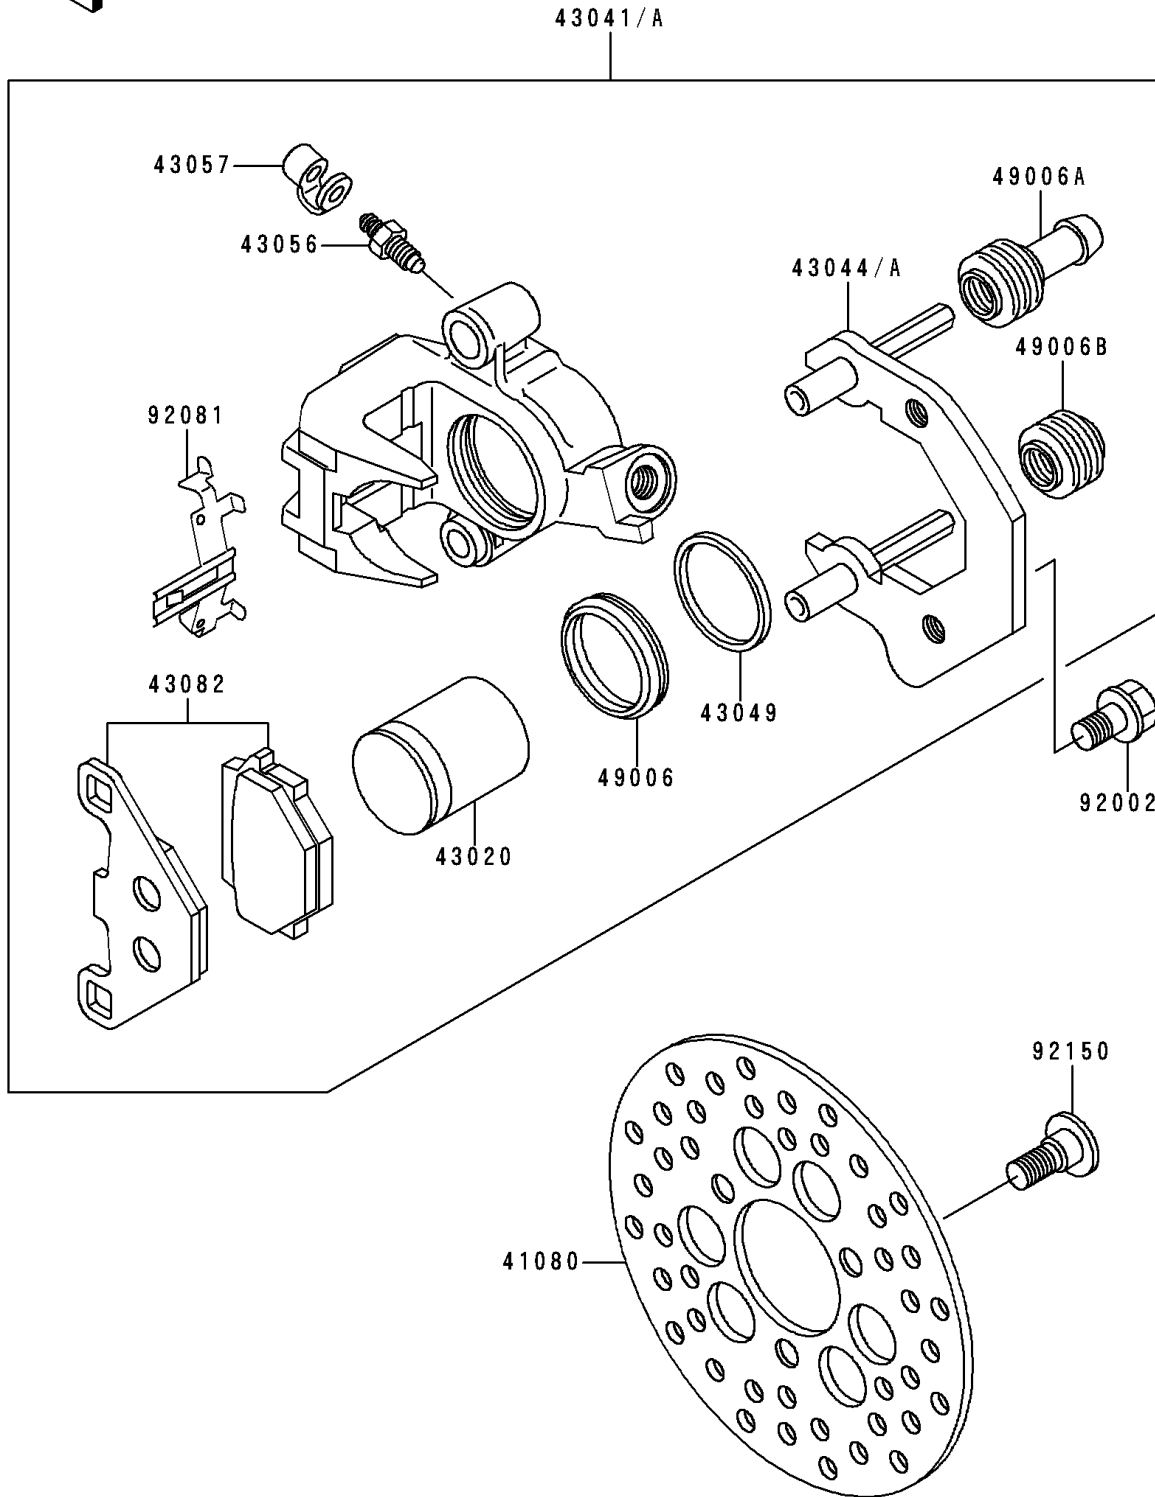

1996 Bayou 300

PARTS DIAGRAM

Front Brake

F2292

1996 Bayou 300

PARTS LIST

Front Brake

ITEM NAME

PART NUMBER

QUANTITY
