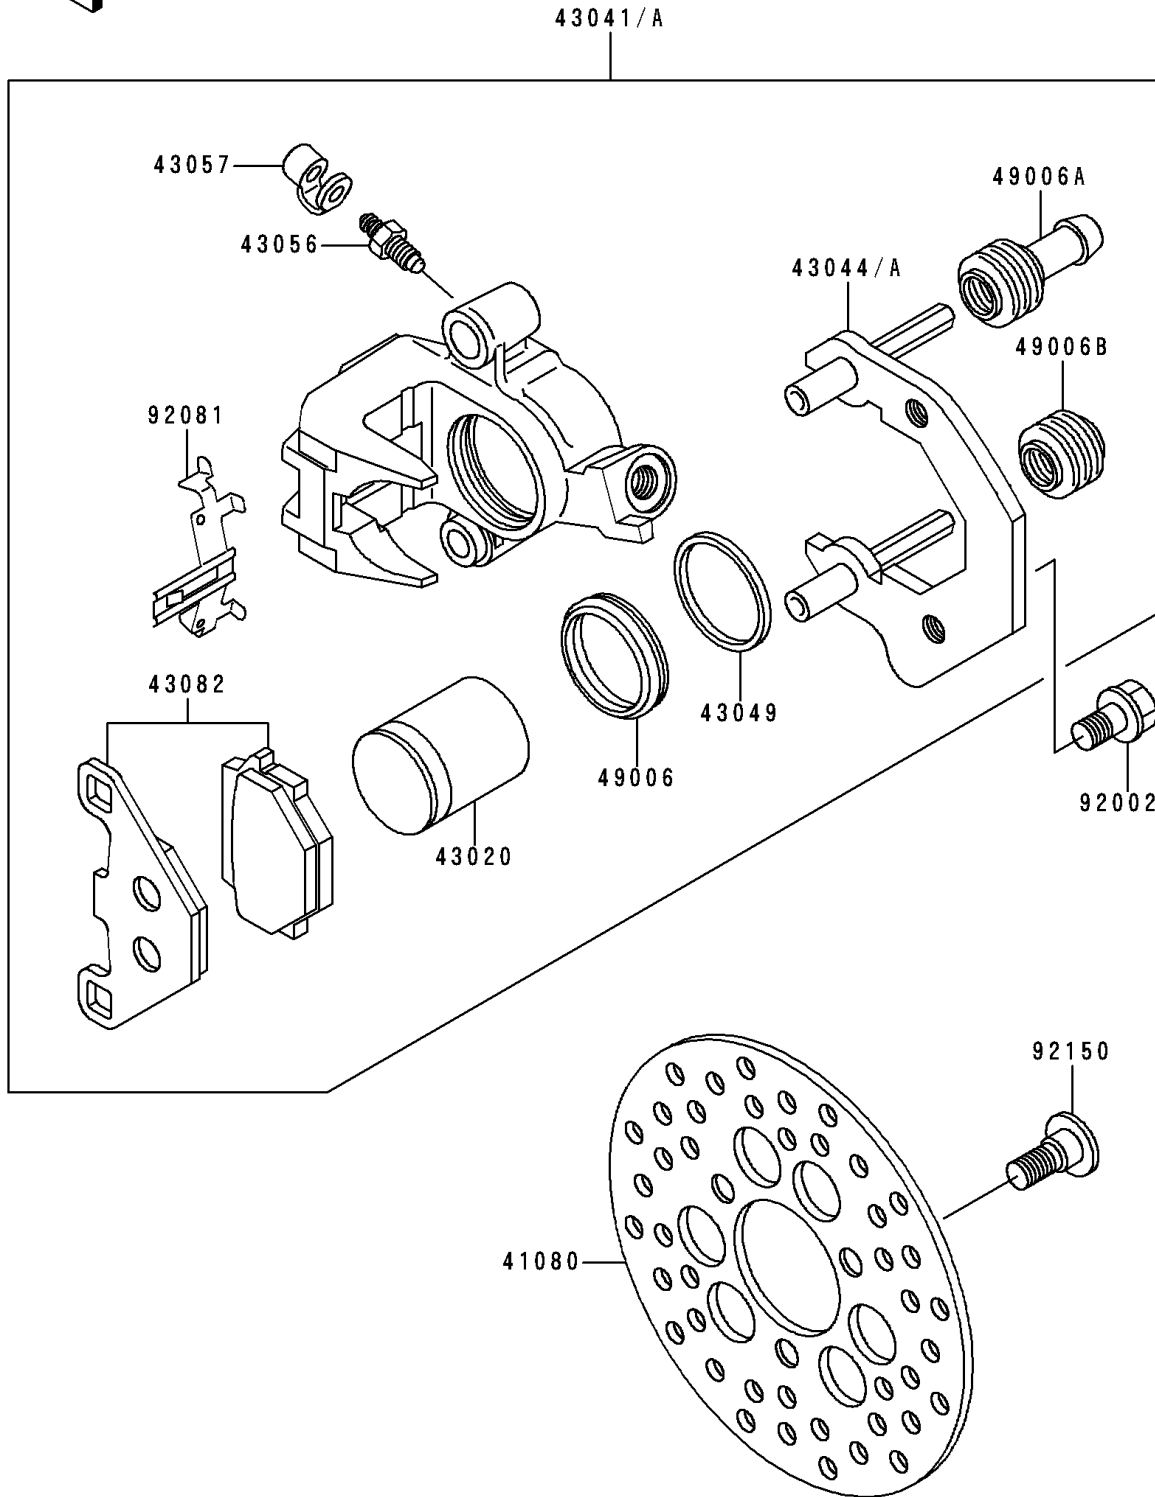

1992 Bayou 300

PARTS DIAGRAM

Front Brake

F2292

1992 Bayou 300

PARTS LIST

Front Brake

ITEM NAME

PART NUMBER

QUANTITY
