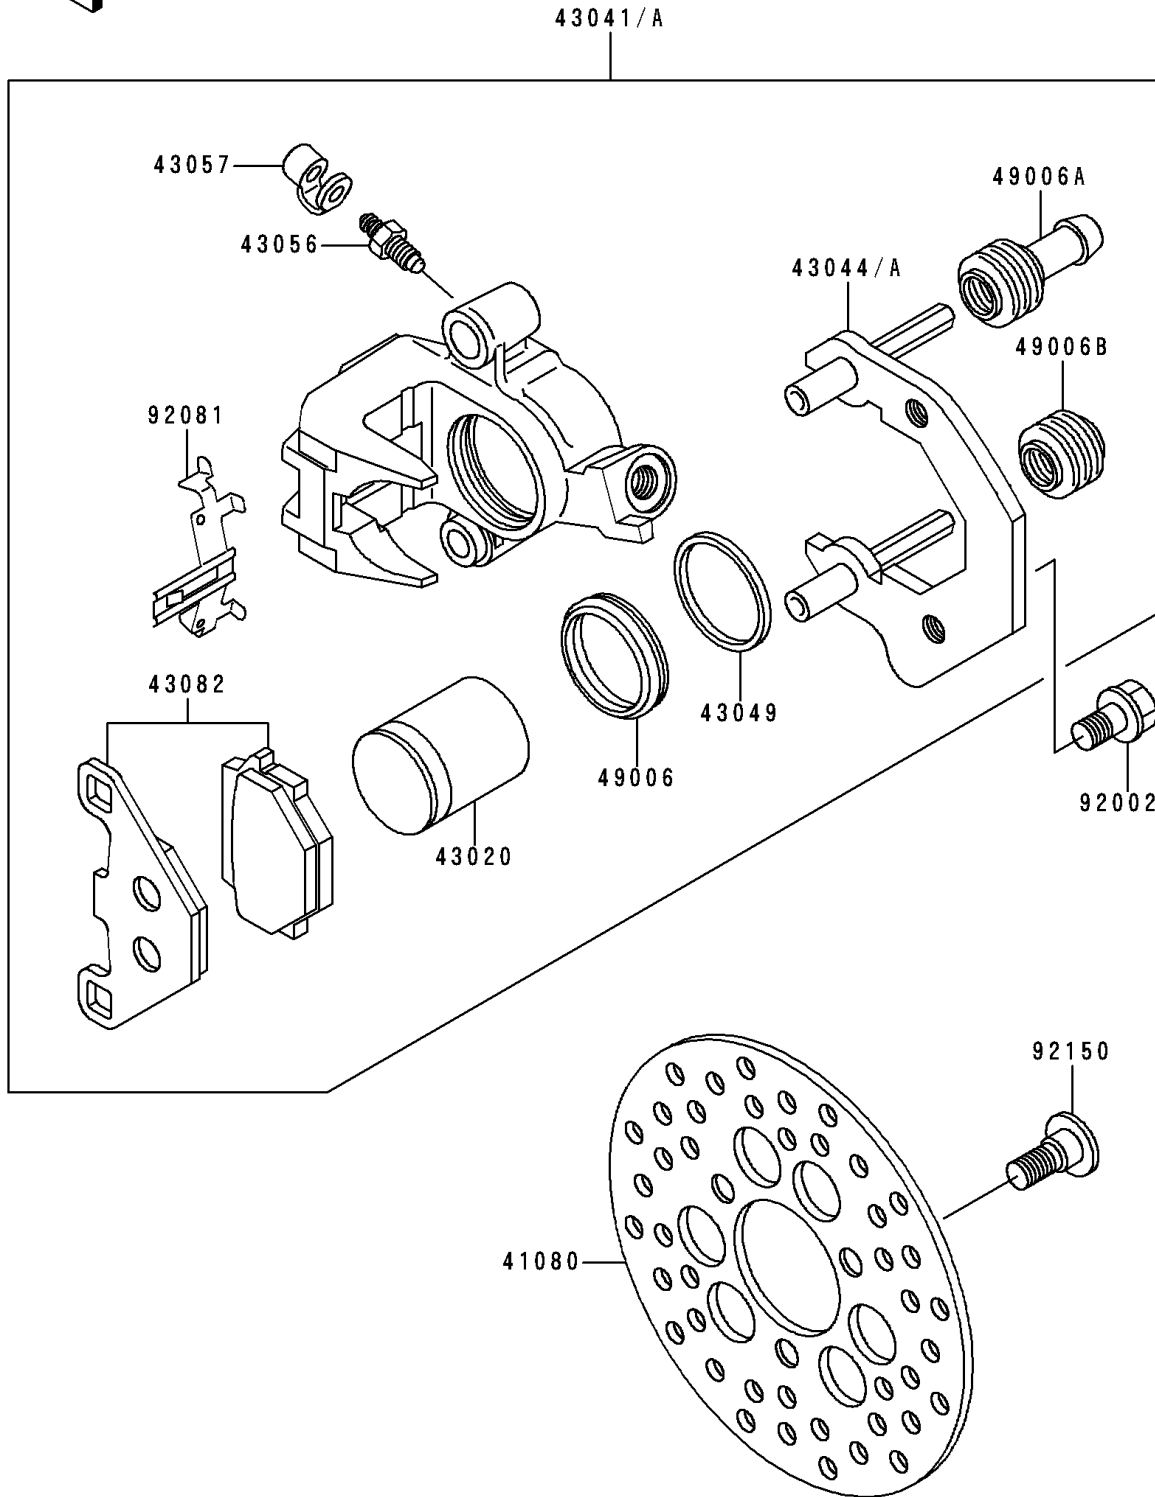

1995 Bayou 300

PARTS DIAGRAM

Front Brake

F2292

1995 Bayou 300

PARTS LIST

Front Brake

ITEM NAME

PART NUMBER

QUANTITY
