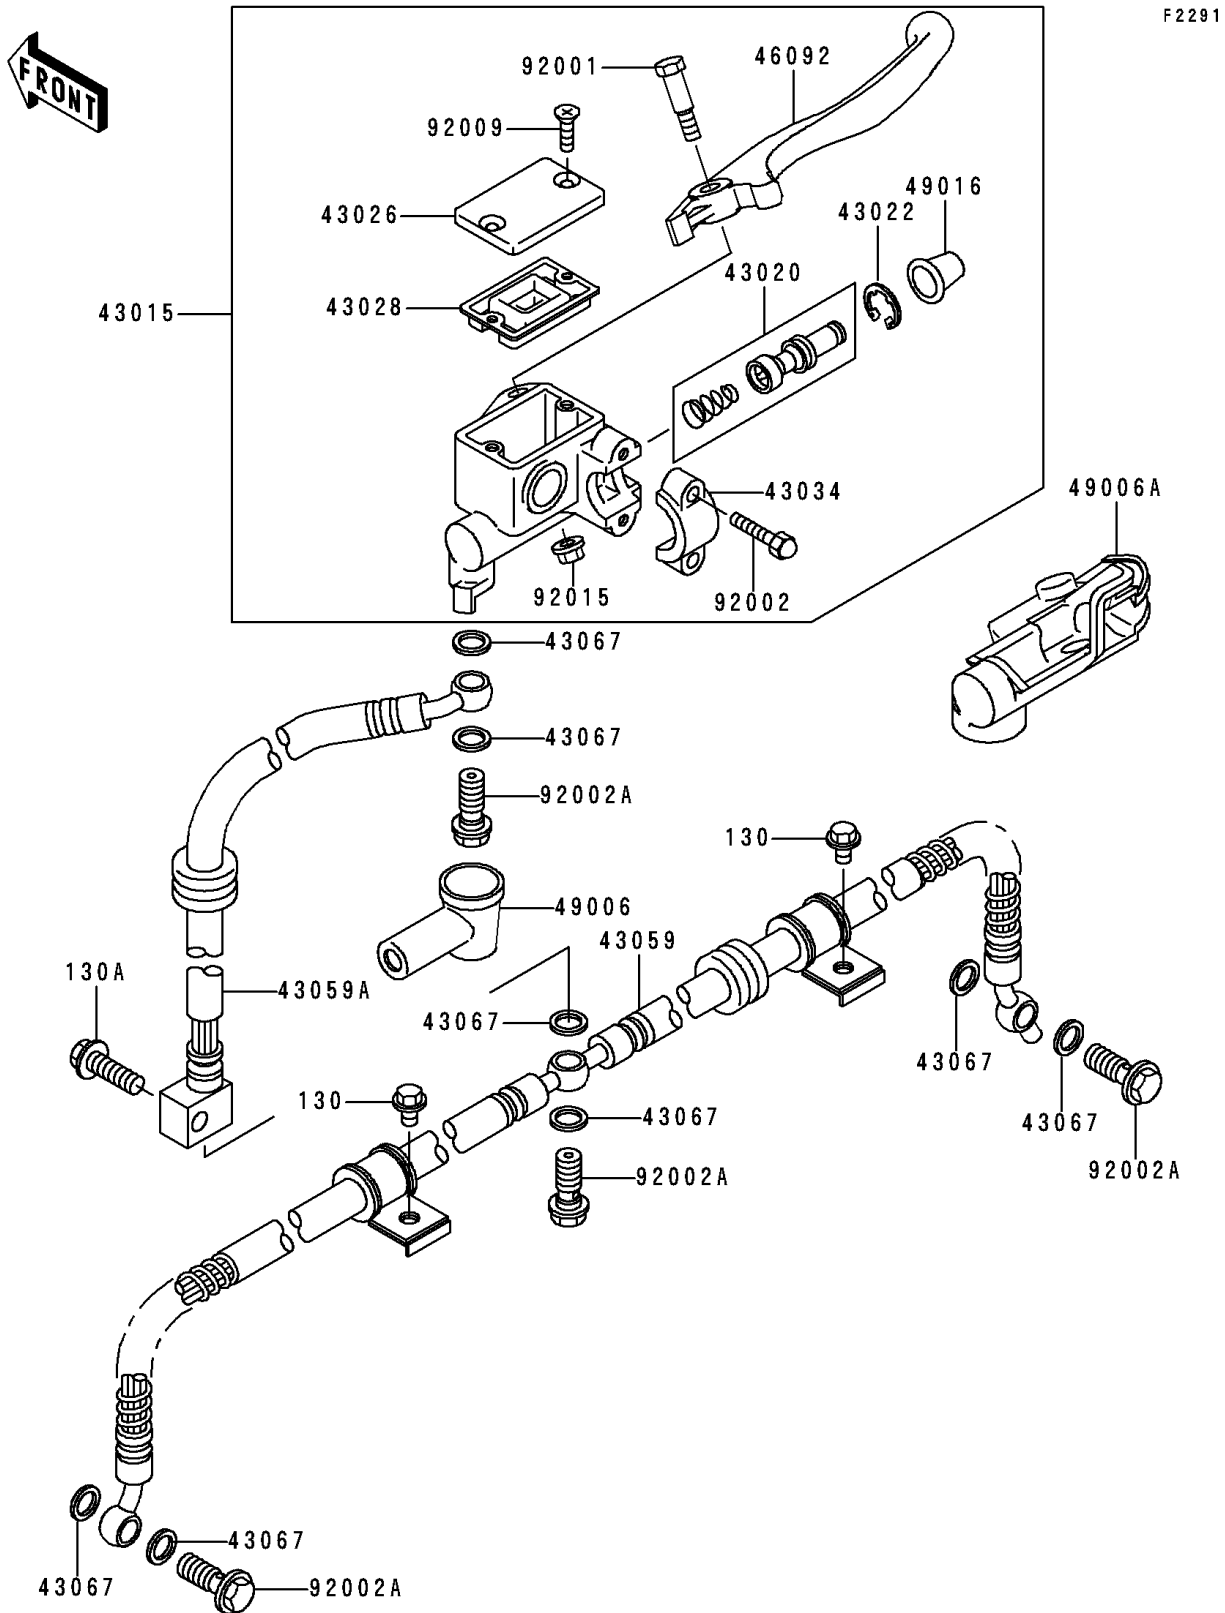

1996 Bayou 300

PARTS DIAGRAM

Front Master Cylinder

1996 Bayou 300

PARTS LIST

Front Master Cylinder

ITEM NAME

PART NUMBER

QUANTITY
