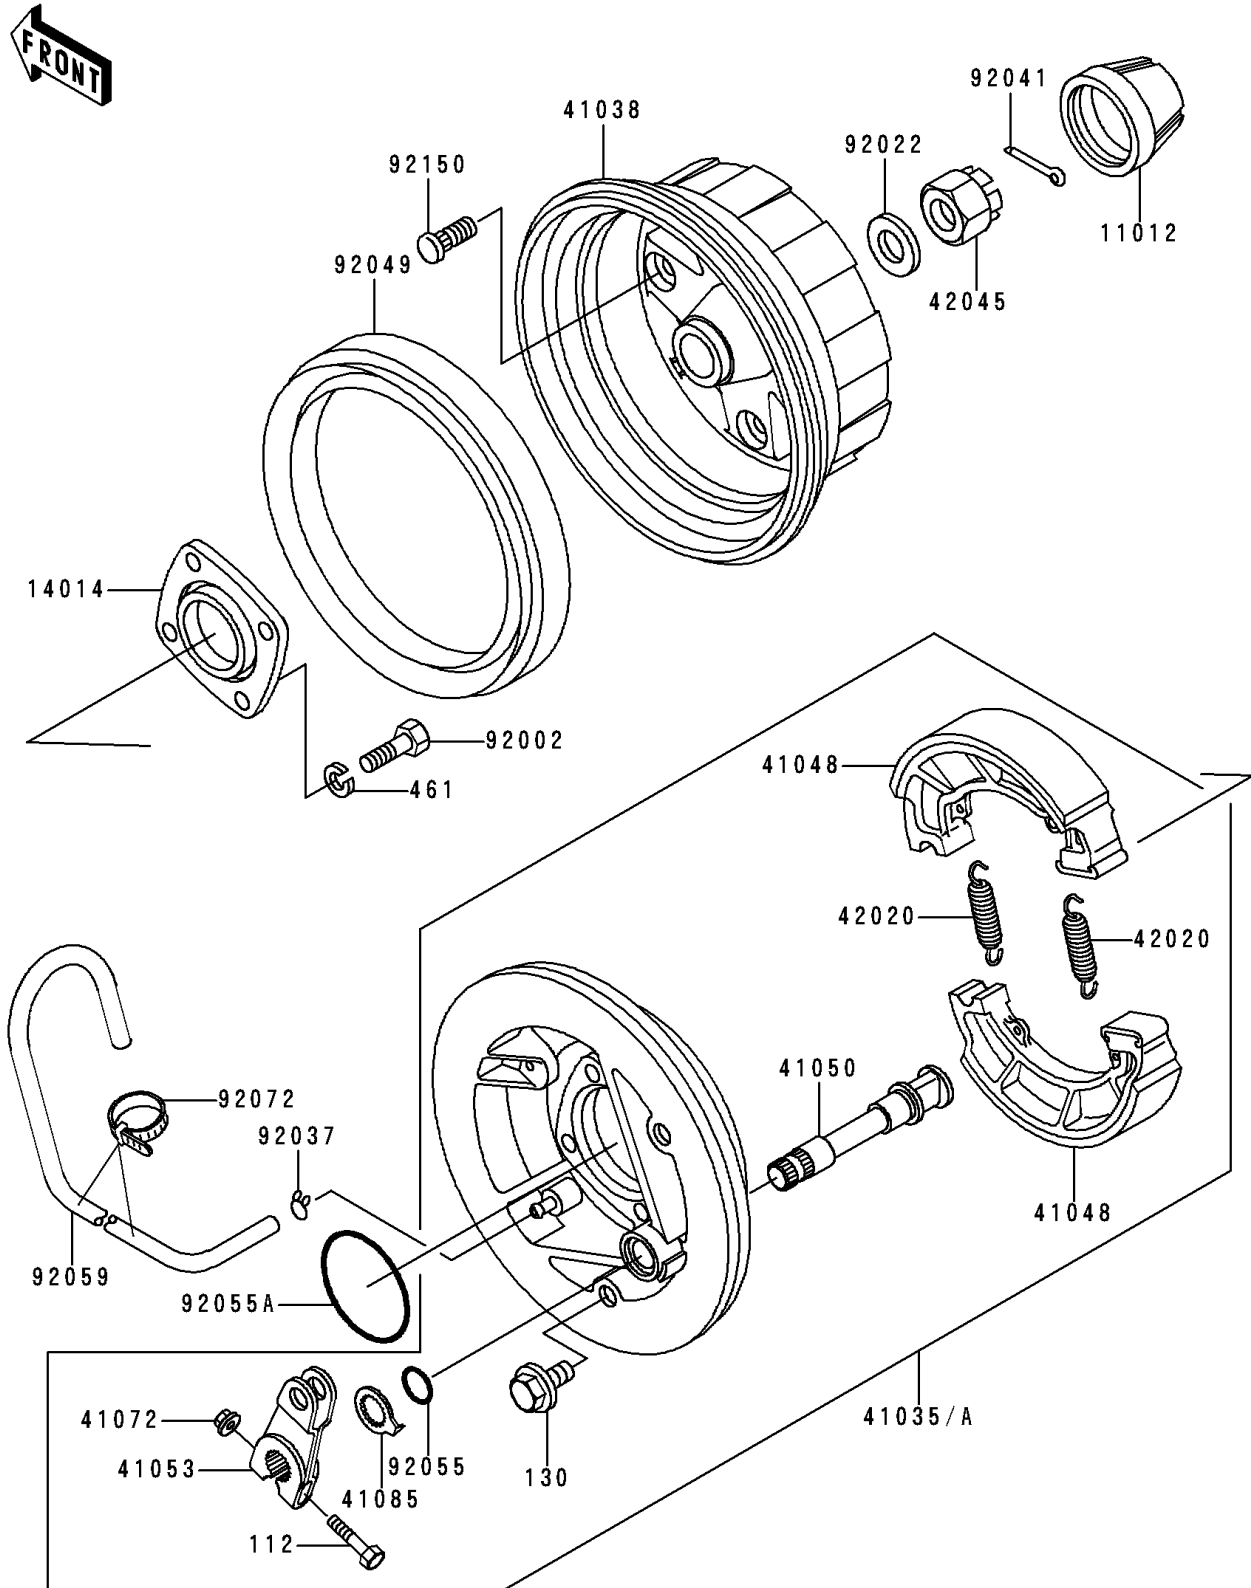

1996 Bayou 300

PARTS DIAGRAM

Rear Hub

F2240

1996 Bayou 300

PARTS LIST

Rear Hub

ITEM NAME

PART NUMBER

QUANTITY
