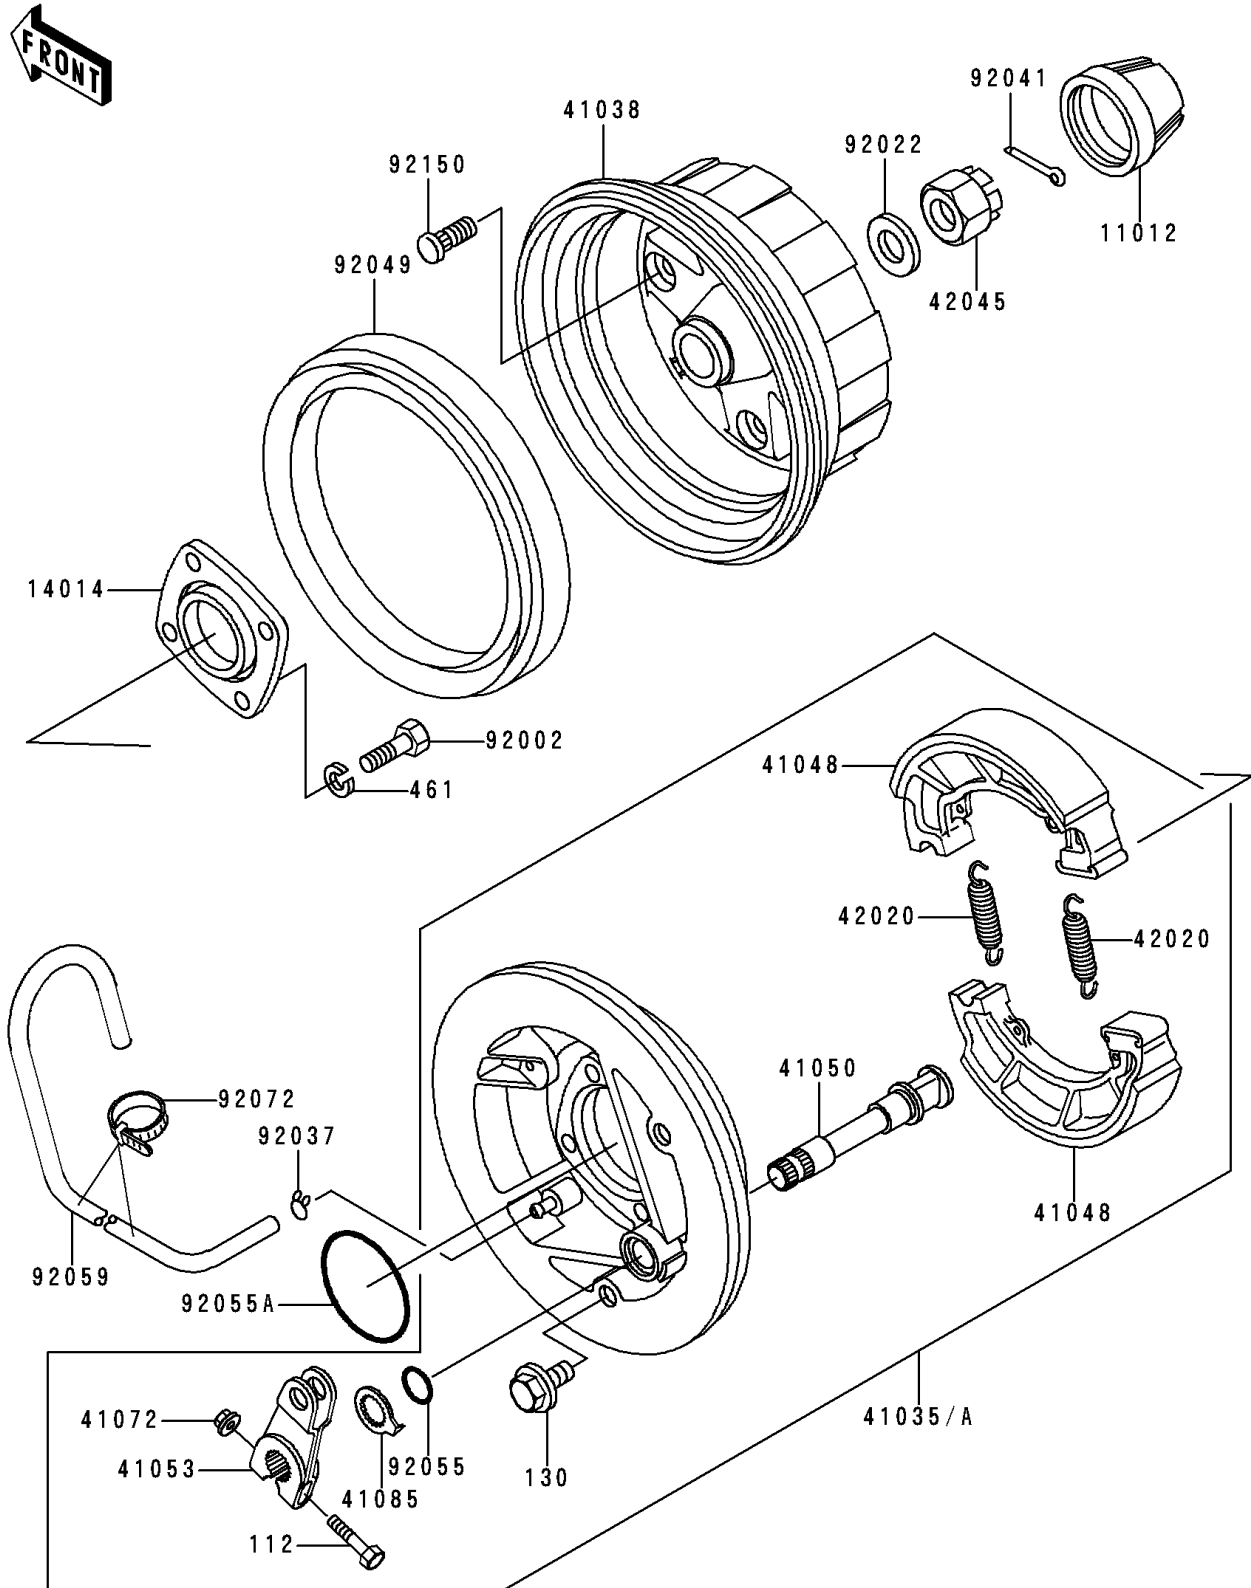

1995 Bayou 300

PARTS DIAGRAM

Rear Hub

F2240

1995 Bayou 300

PARTS LIST

Rear Hub

ITEM NAME

PART NUMBER

QUANTITY
