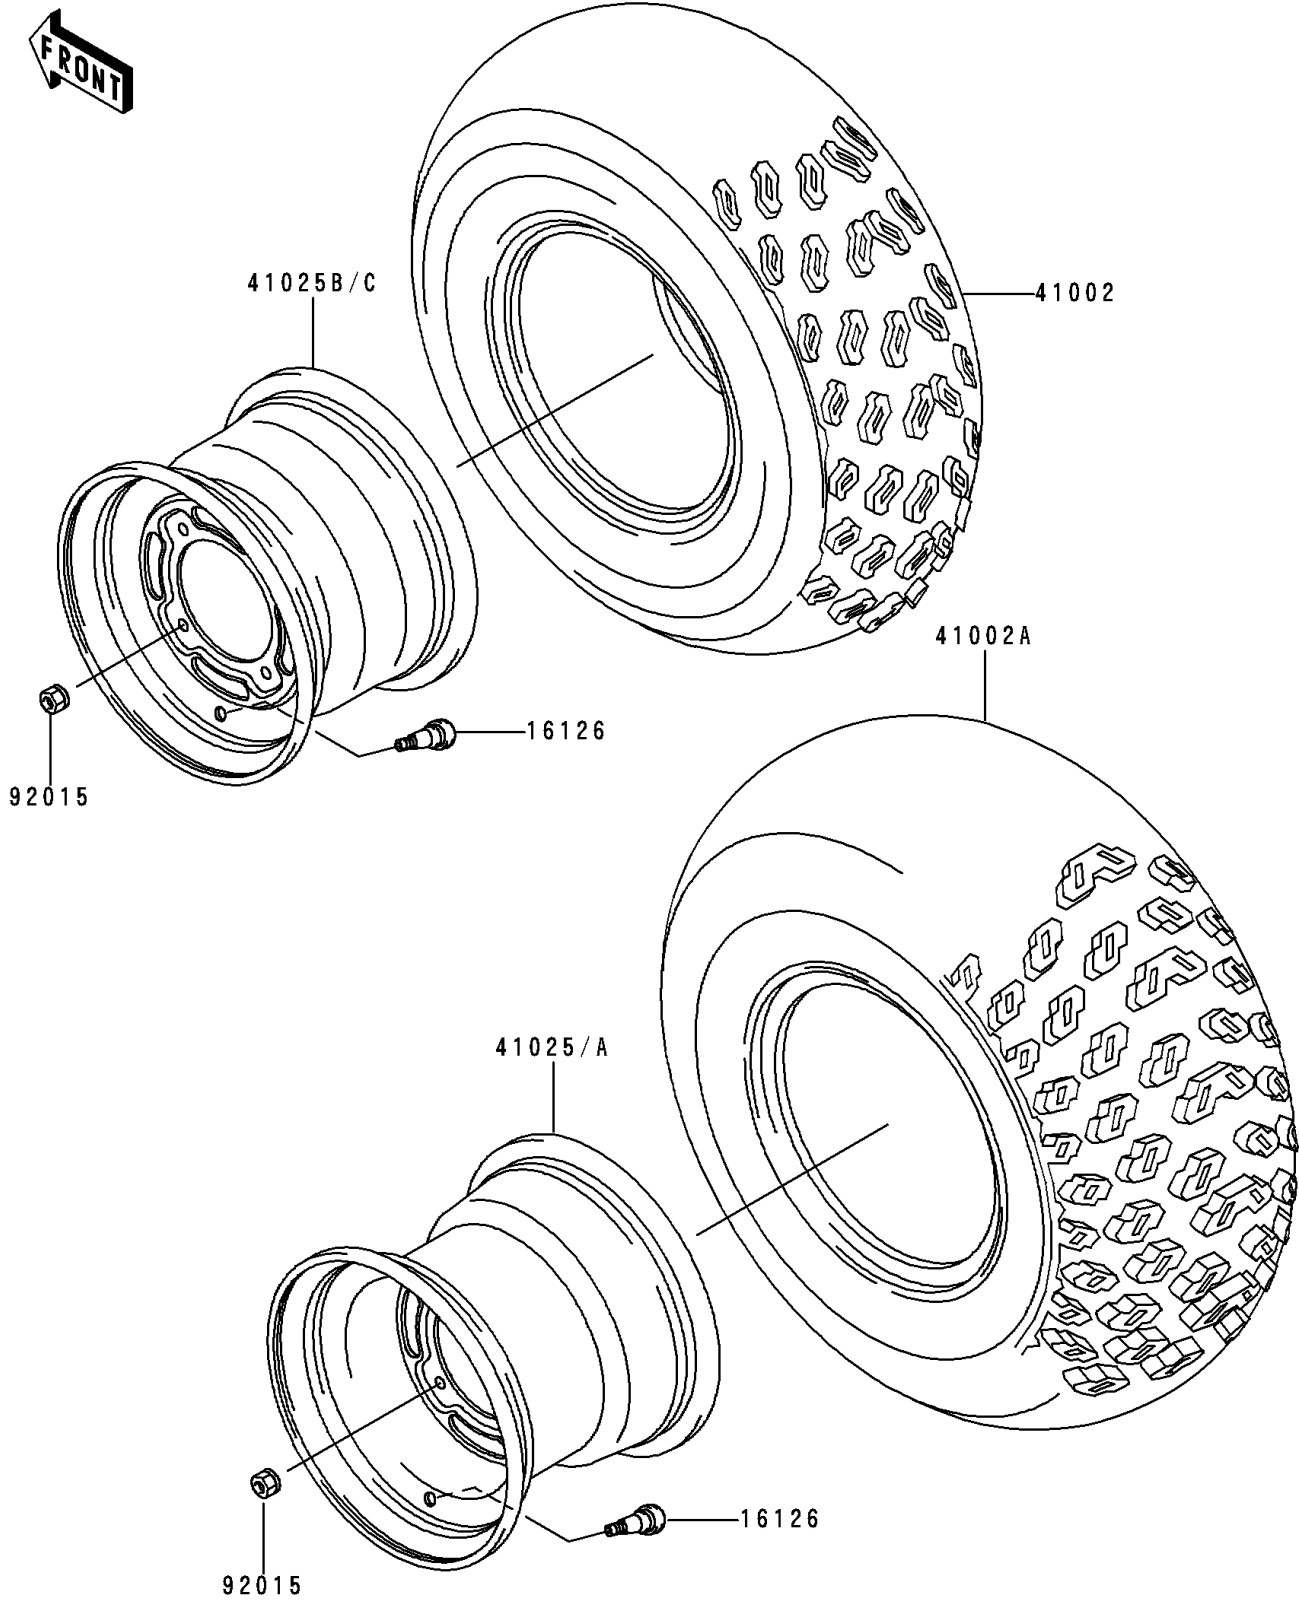

1996 Bayou 300

PARTS DIAGRAM

Wheels/Tires

F2210

1996 Bayou 300

PARTS LIST

Wheels/Tires

Kawasaki

Let the Good Times Roll®

ITEM NAME

PART NUMBER

QUANTITY
