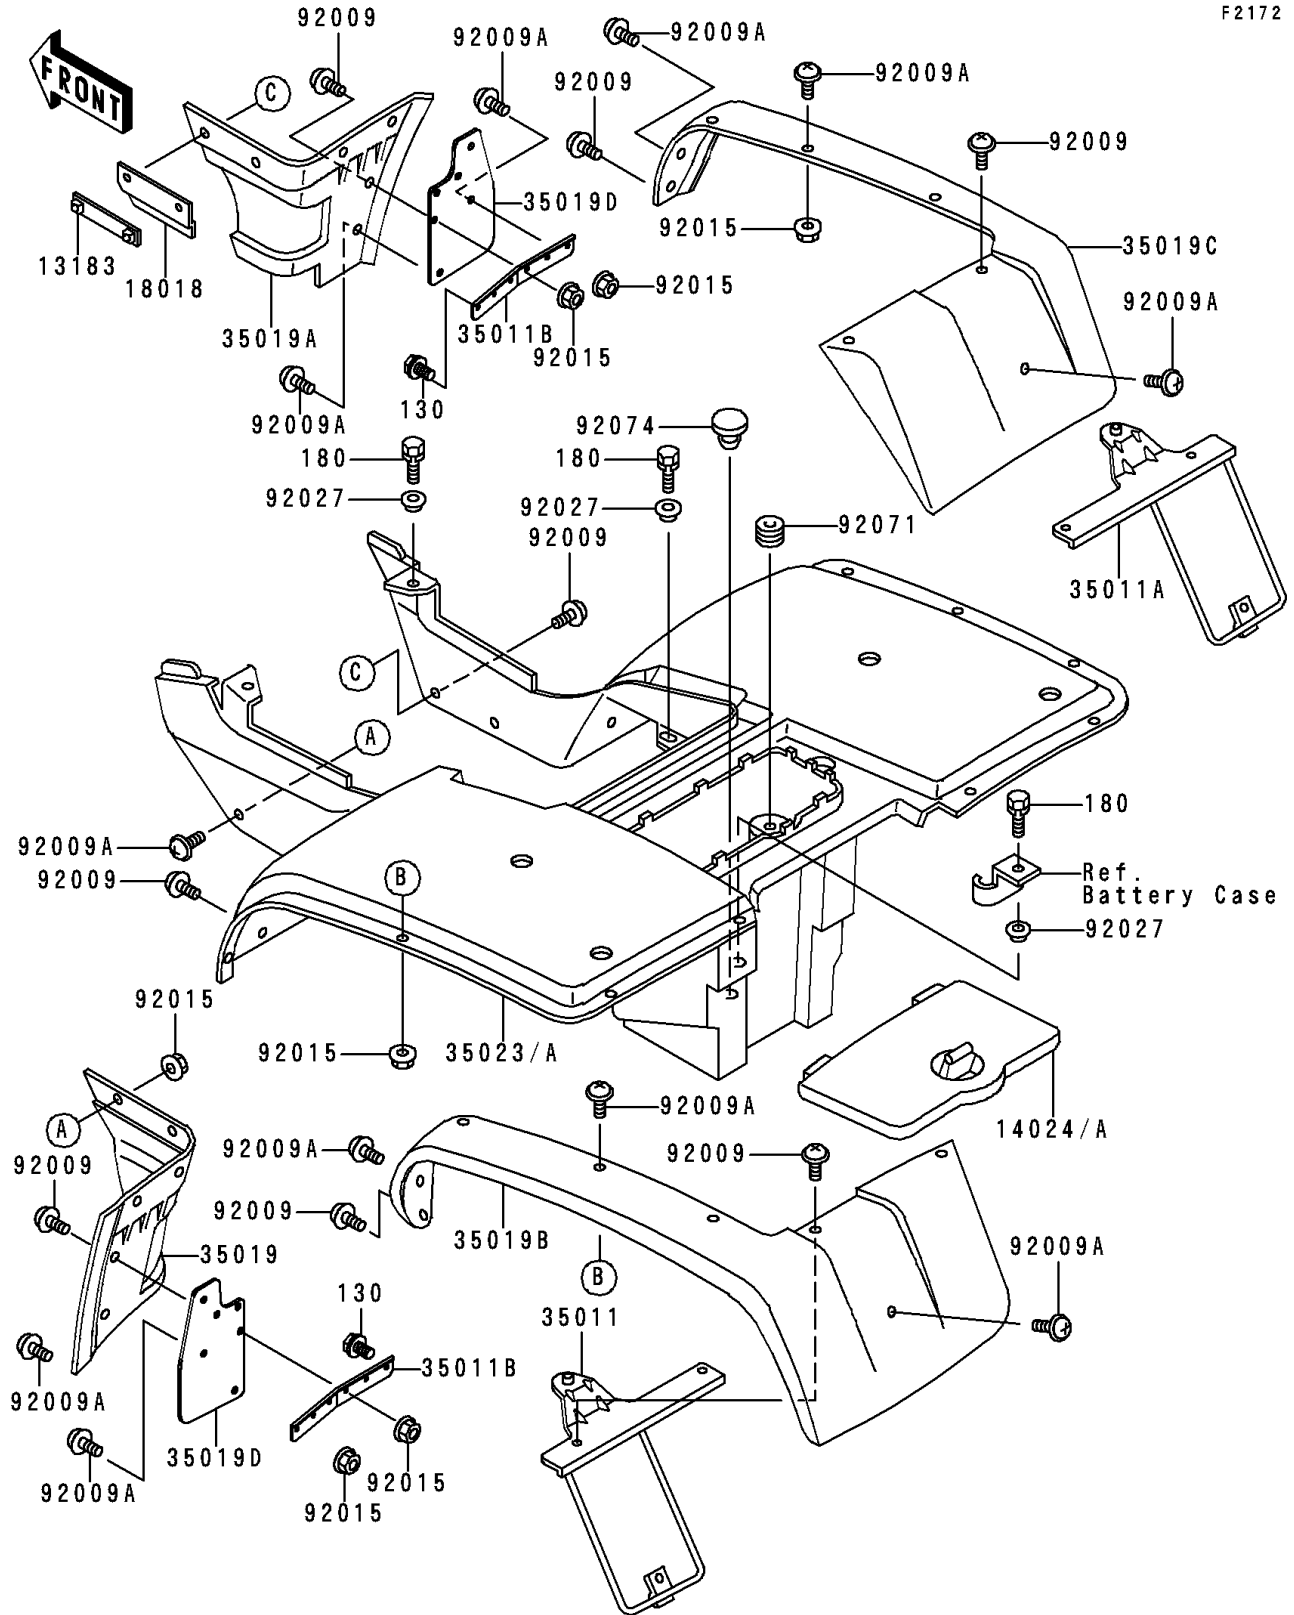

1996 Bayou 300

PARTS DIAGRAM

Rear Fender(s)

F2172

1996 Bayou 300

PARTS LIST

Rear Fender(s)

ITEM NAME

PART NUMBER

QUANTITY
