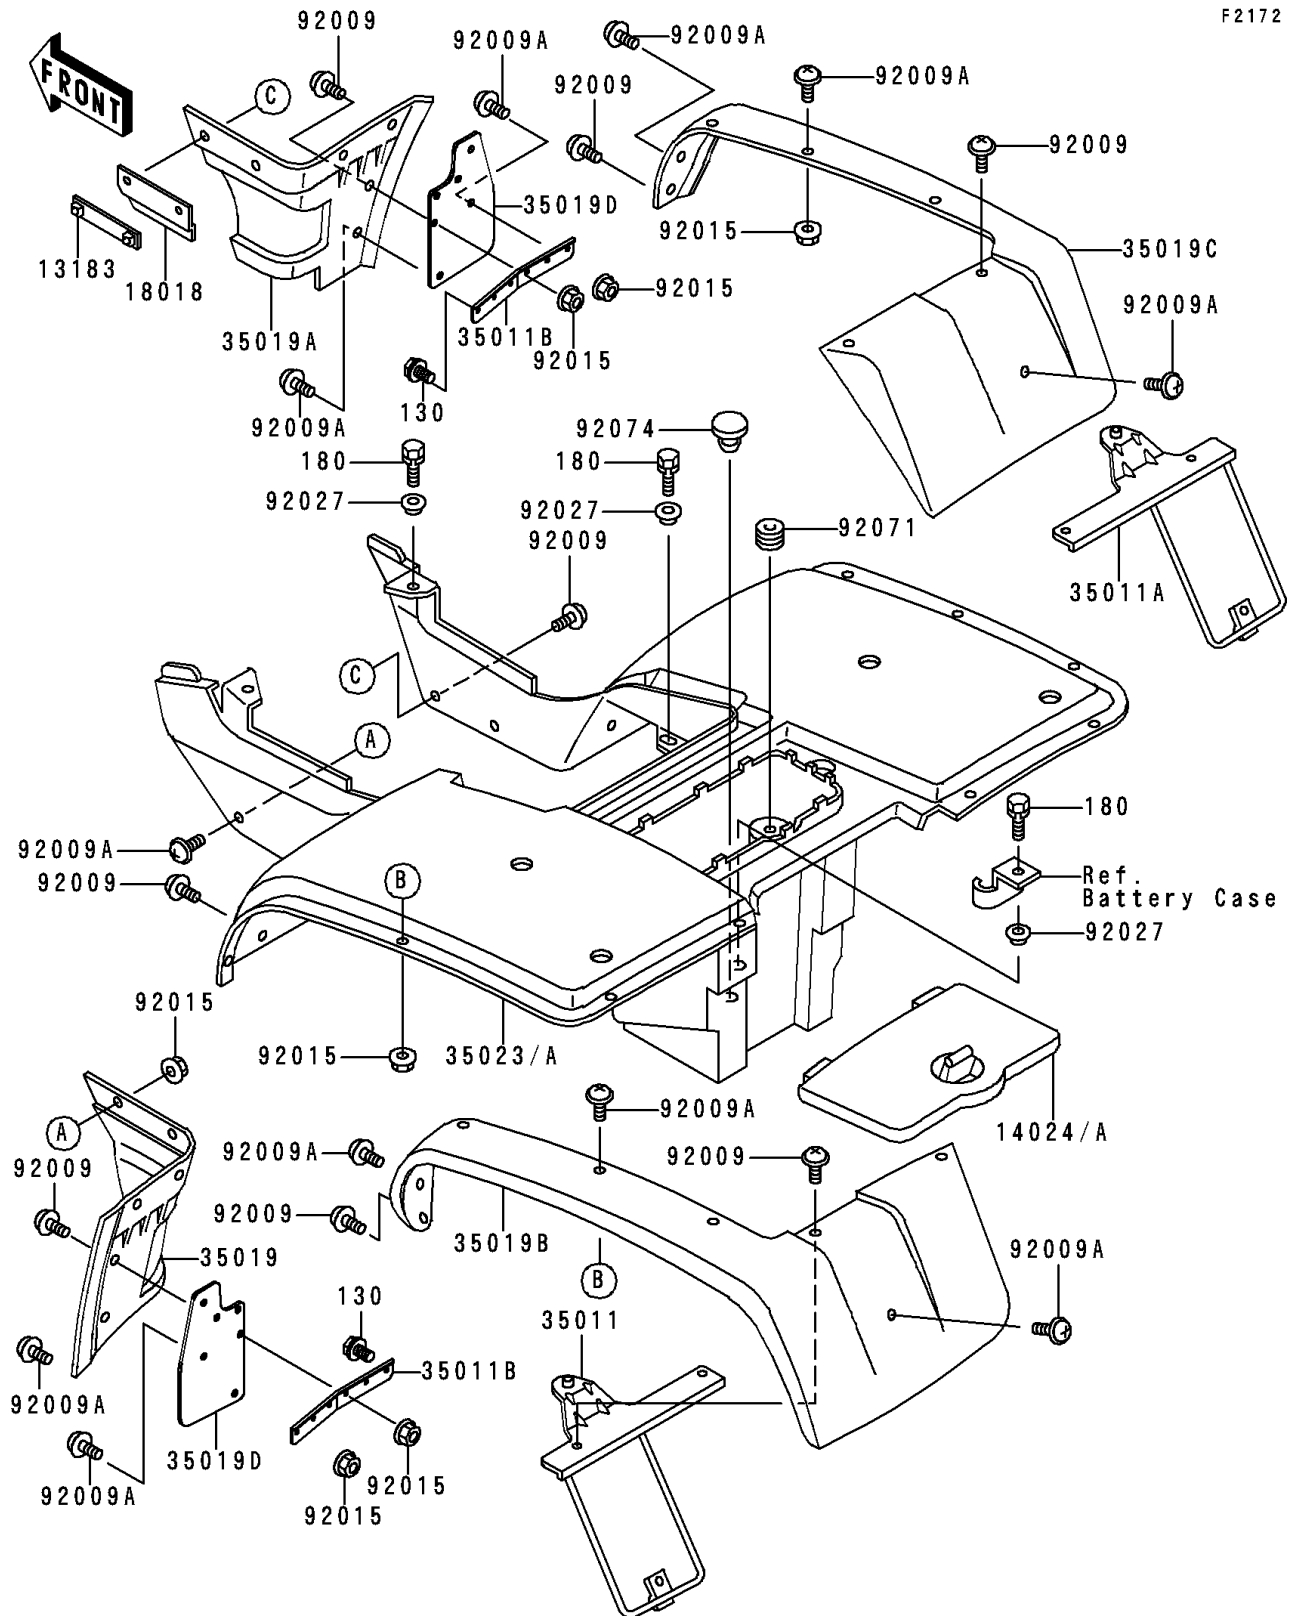

1995 Bayou 300

PARTS DIAGRAM

Rear Fender(s)

F2172

1995 Bayou 300

PARTS LIST

Rear Fender(s)

ITEM NAME

PART NUMBER

QUANTITY
