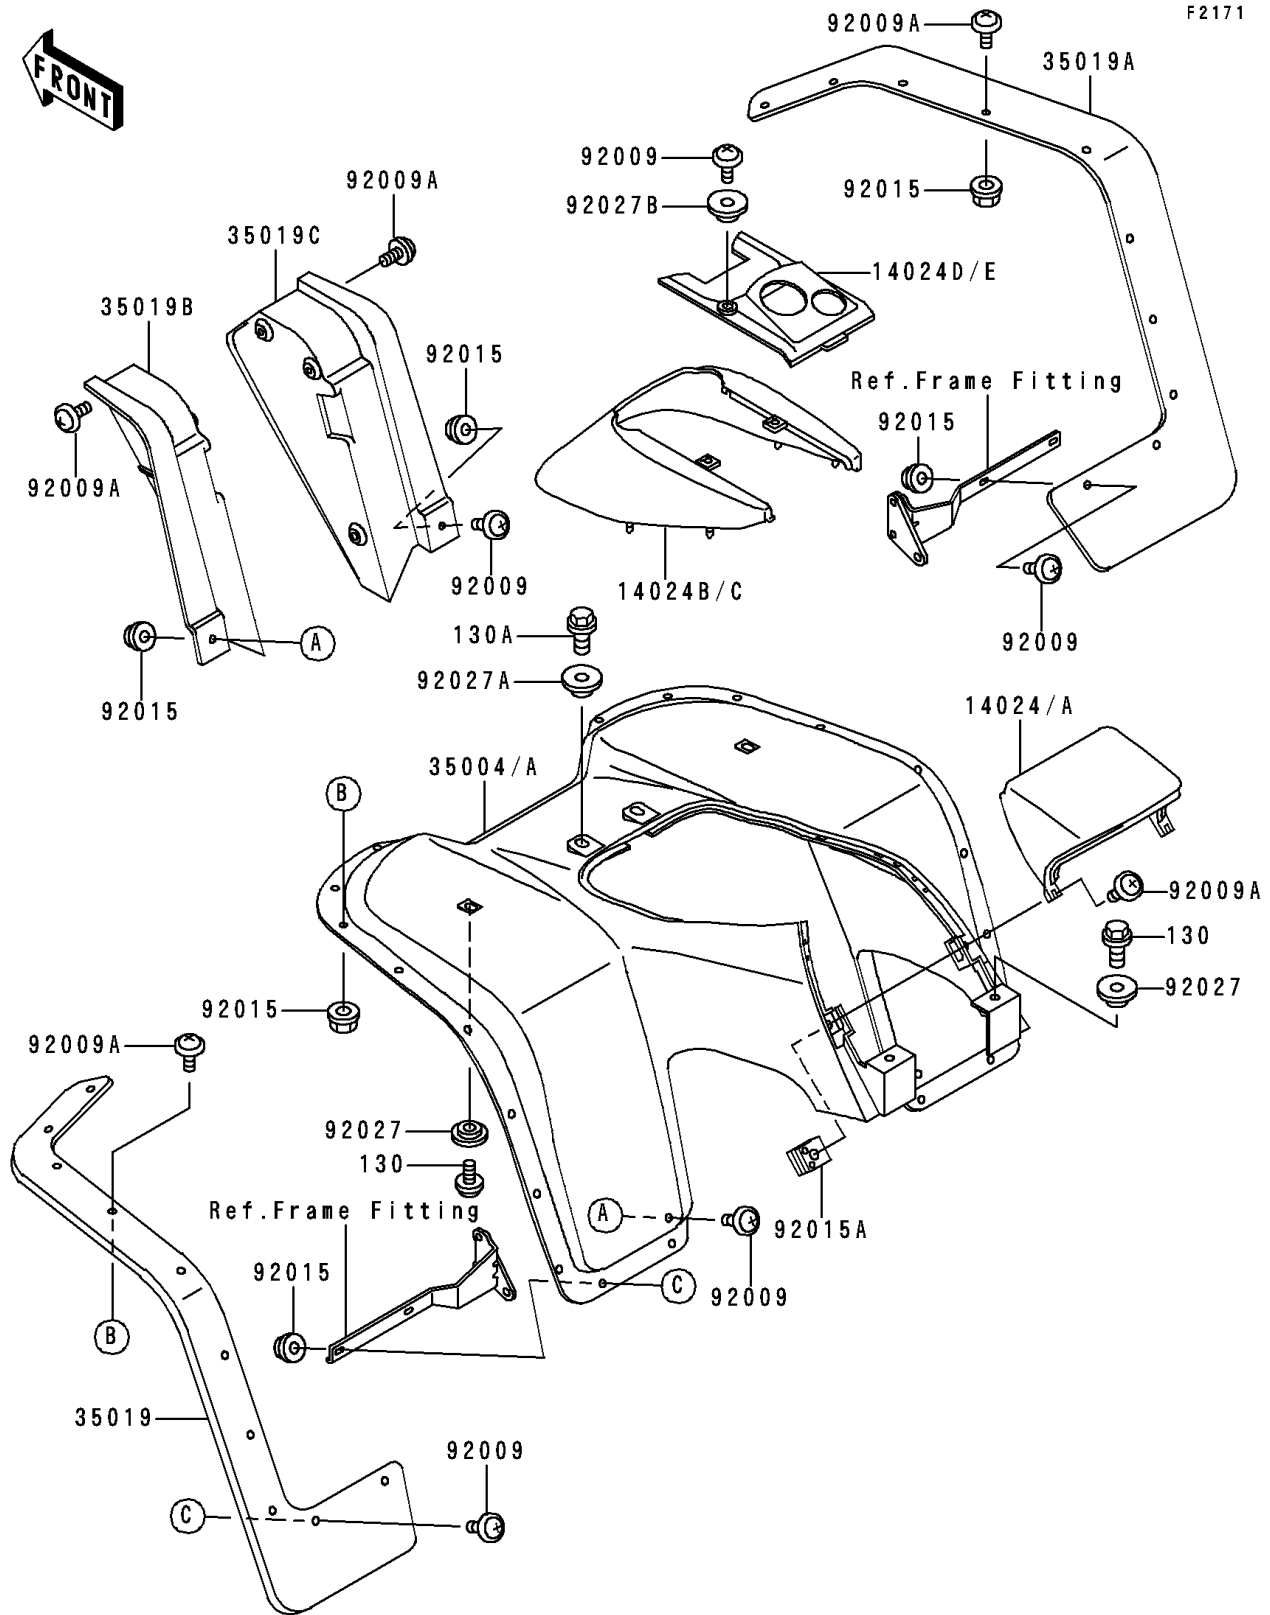

1996 Bayou 300

PARTS DIAGRAM

Front Fender(s)

1996 Bayou 300

PARTS LIST

Front Fender(s)

ITEM NAME

PART NUMBER

QUANTITY
