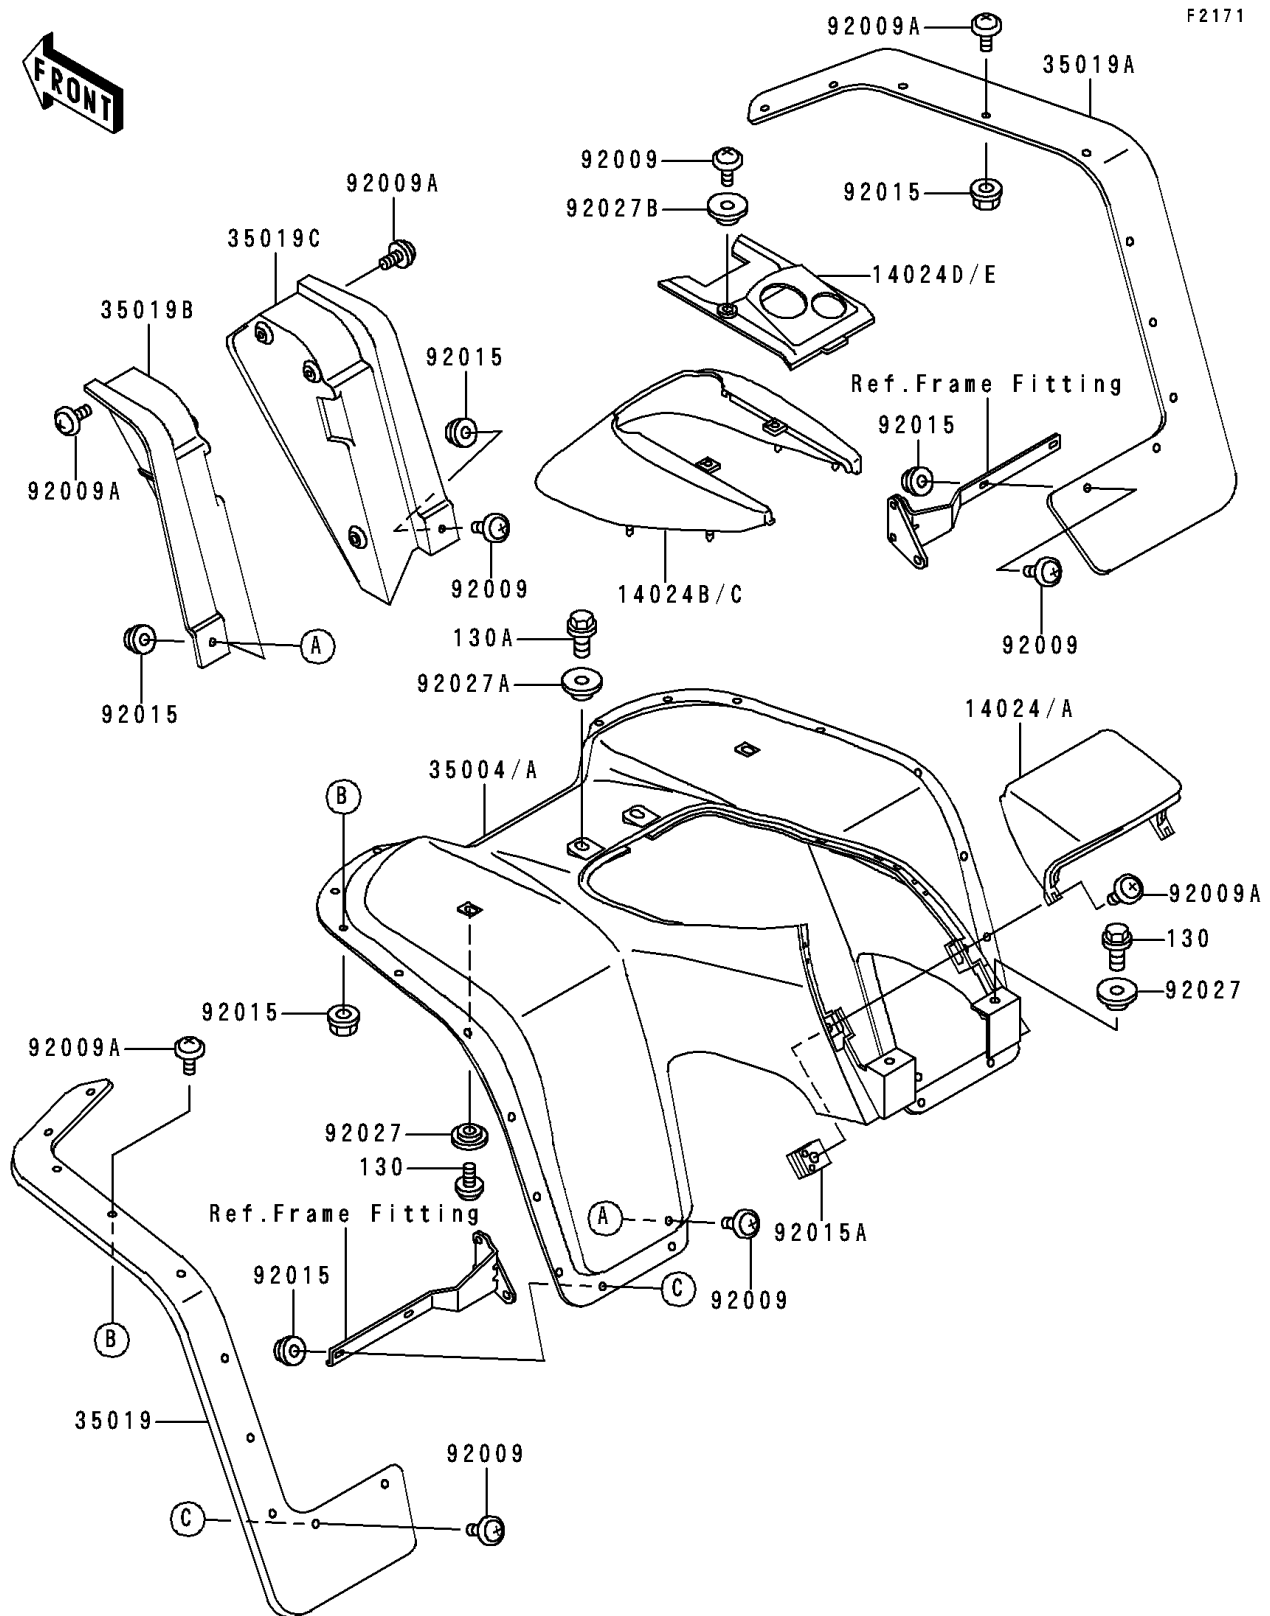

1992 Bayou 300

PARTS DIAGRAM

Front Fender(s)

1992 Bayou 300

PARTS LIST

Front Fender(s)

ITEM NAME

PART NUMBER

QUANTITY
