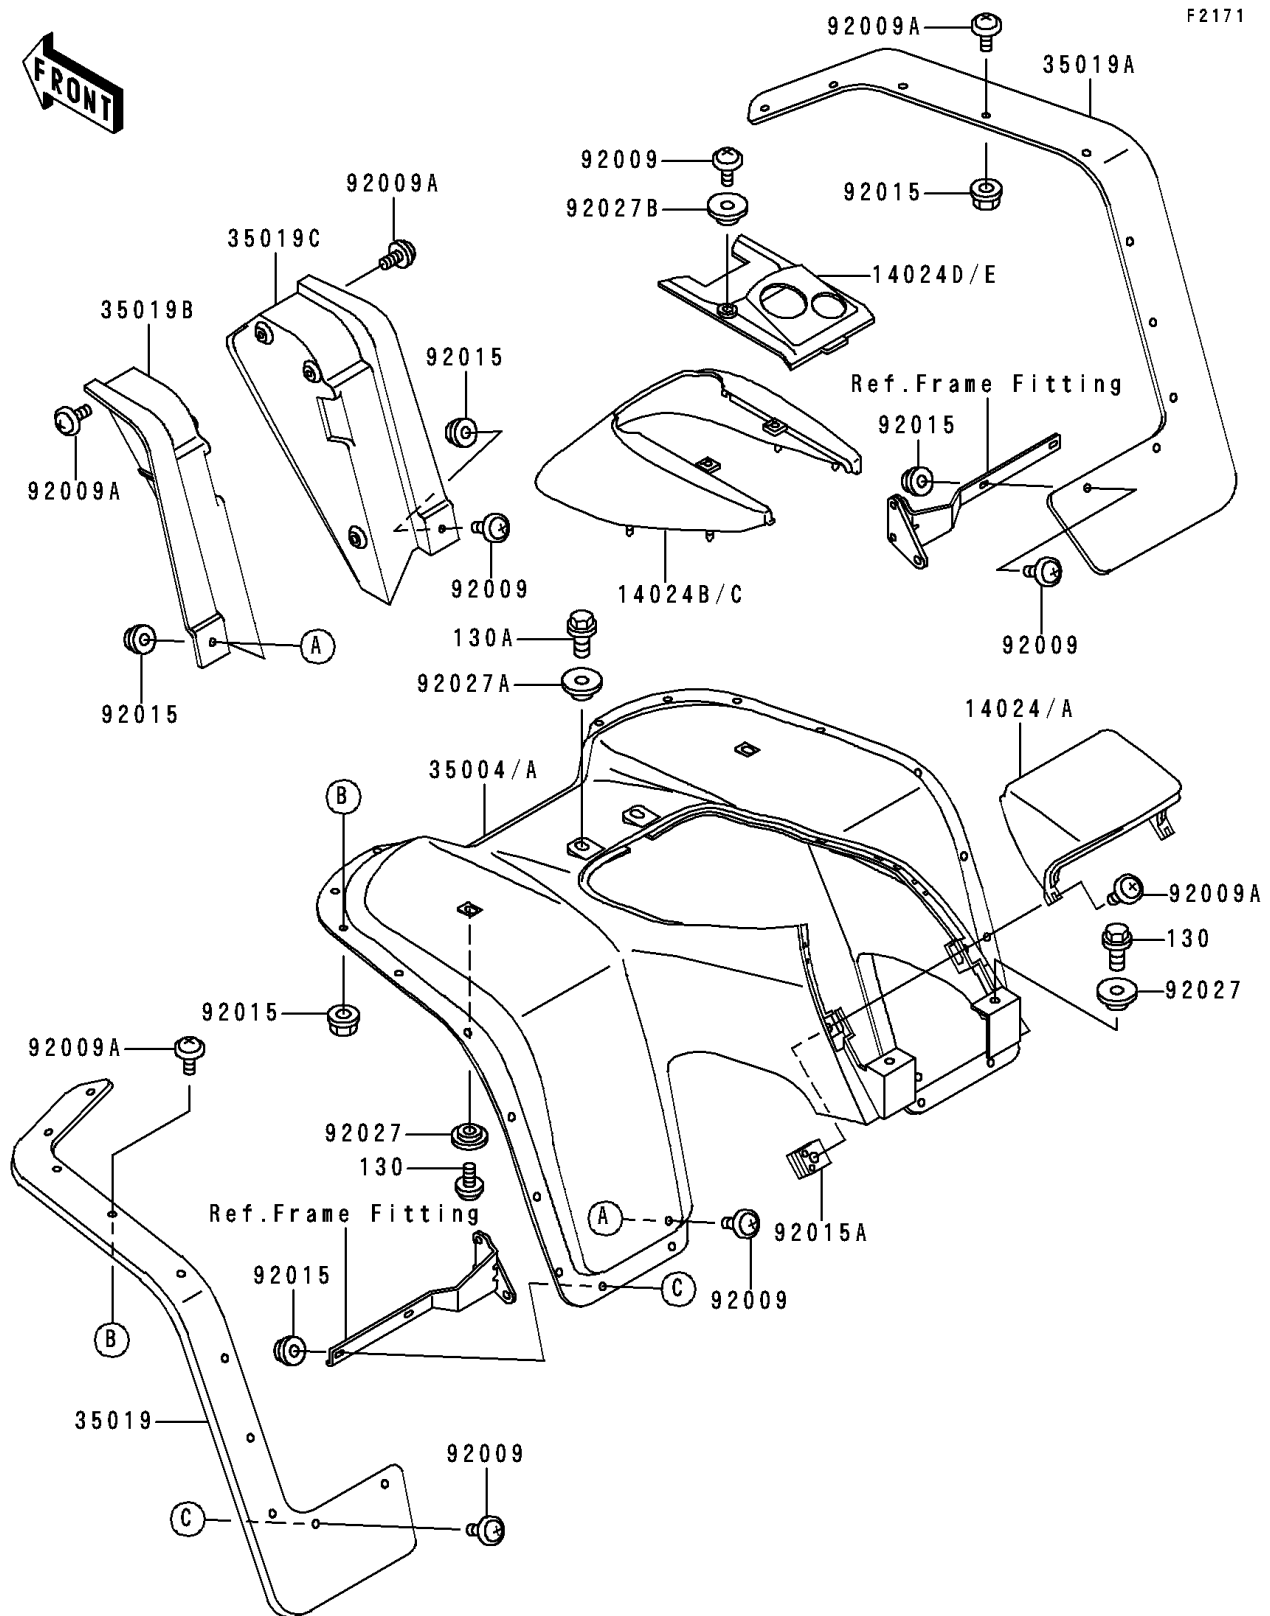

1992 Bayou 300

PARTS DIAGRAM

Front Fender(s)

F2171

1992 Bayou 300

PARTS LIST

Front Fender(s)

ITEM NAME

PART NUMBER

QUANTITY
