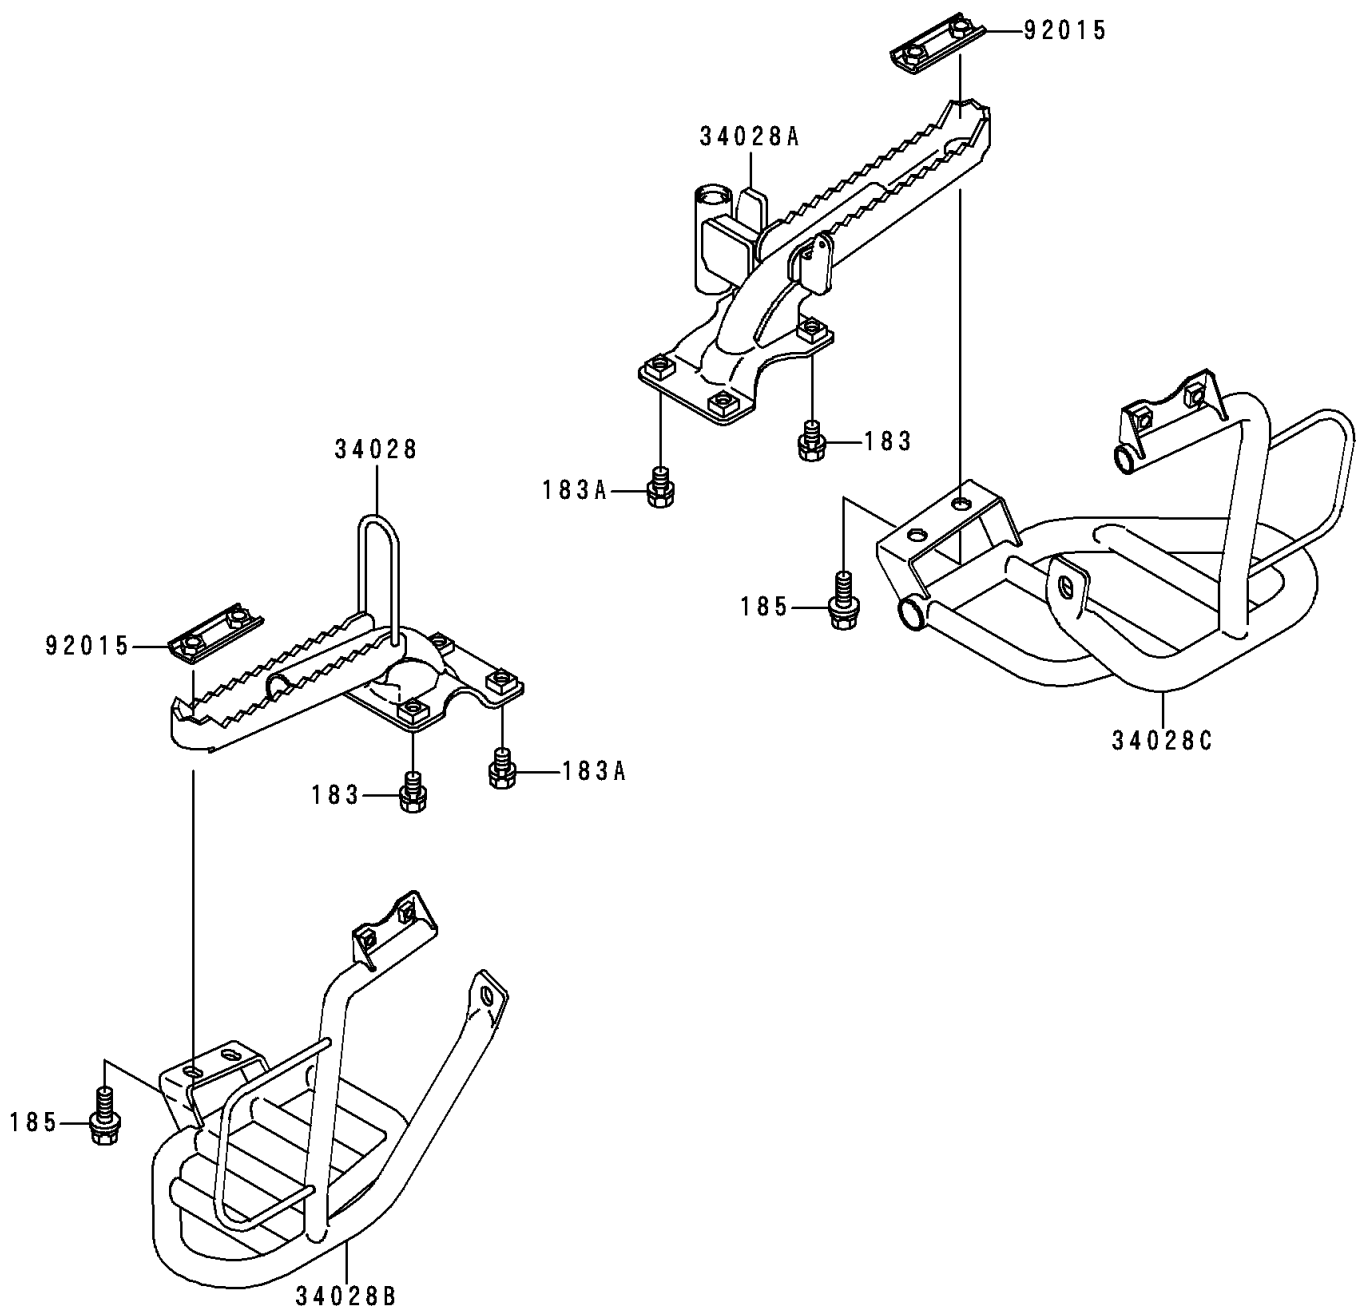

1996 Bayou 300

PARTS DIAGRAM

Footrests

F2160

1996 Bayou 300

PARTS LIST

Footrests

ITEM NAME

PART NUMBER

QUANTITY
