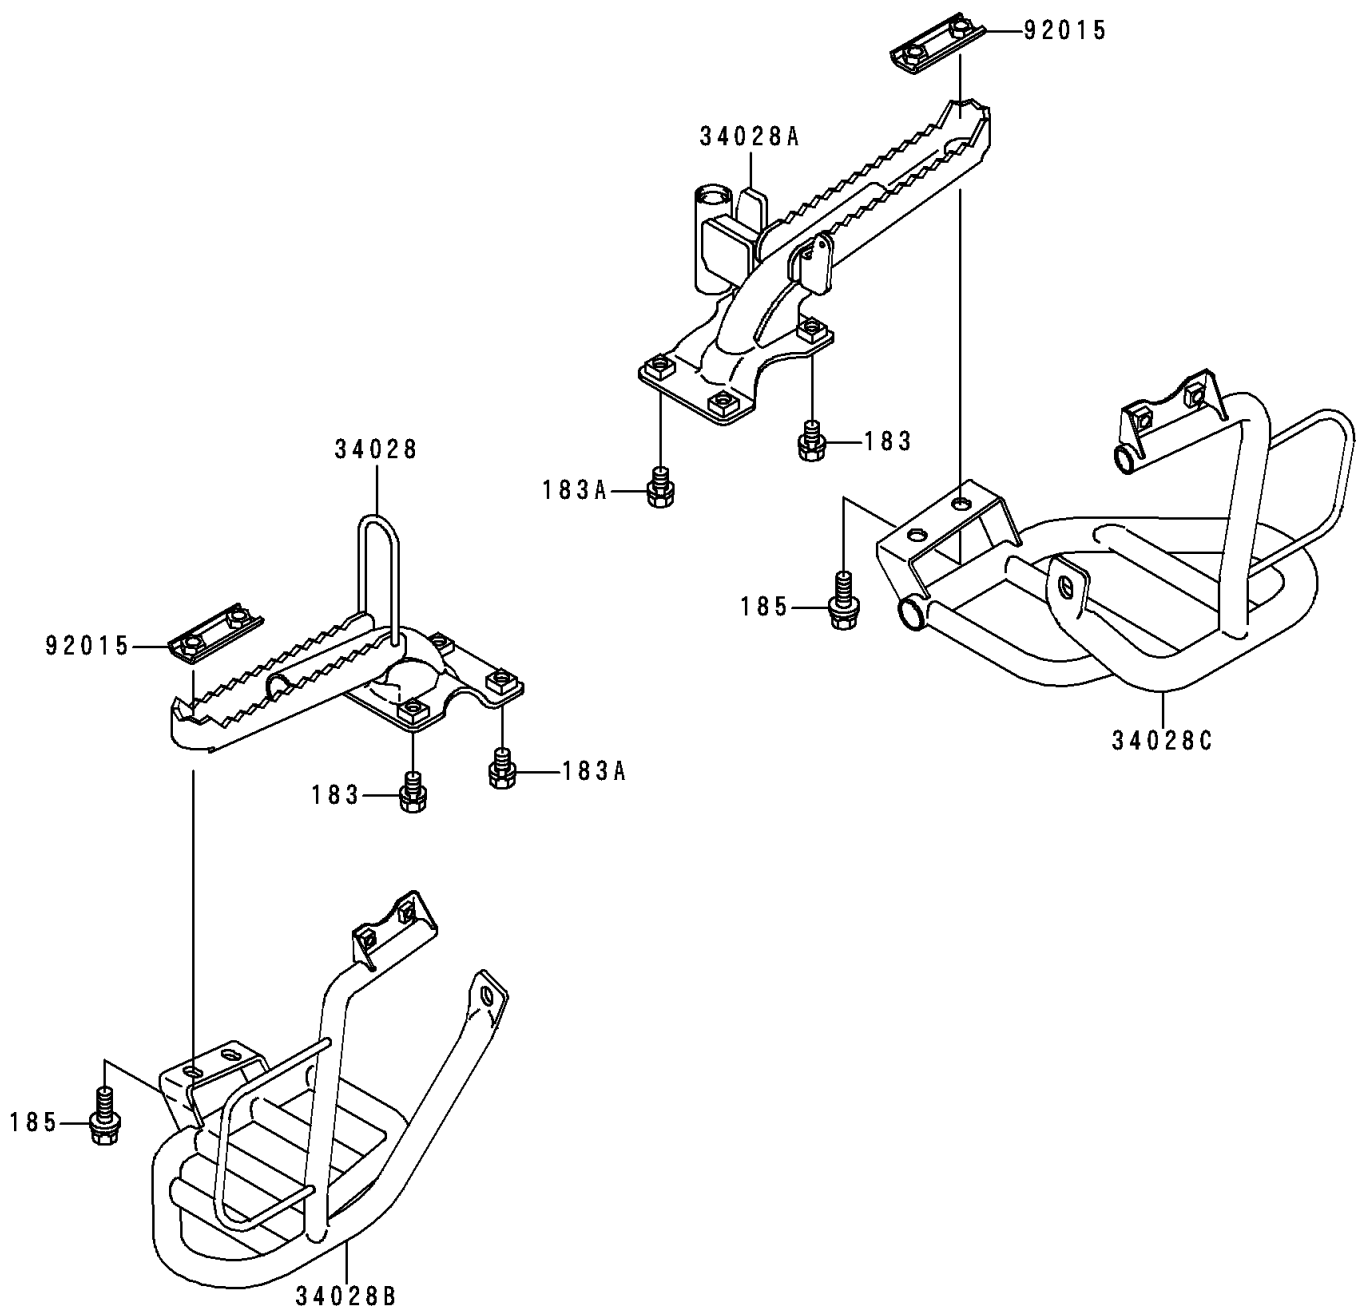

1992 Bayou 300

PARTS DIAGRAM

Footrests

F2160

1992 Bayou 300

PARTS LIST

Footrests

ITEM NAME

PART NUMBER

QUANTITY
