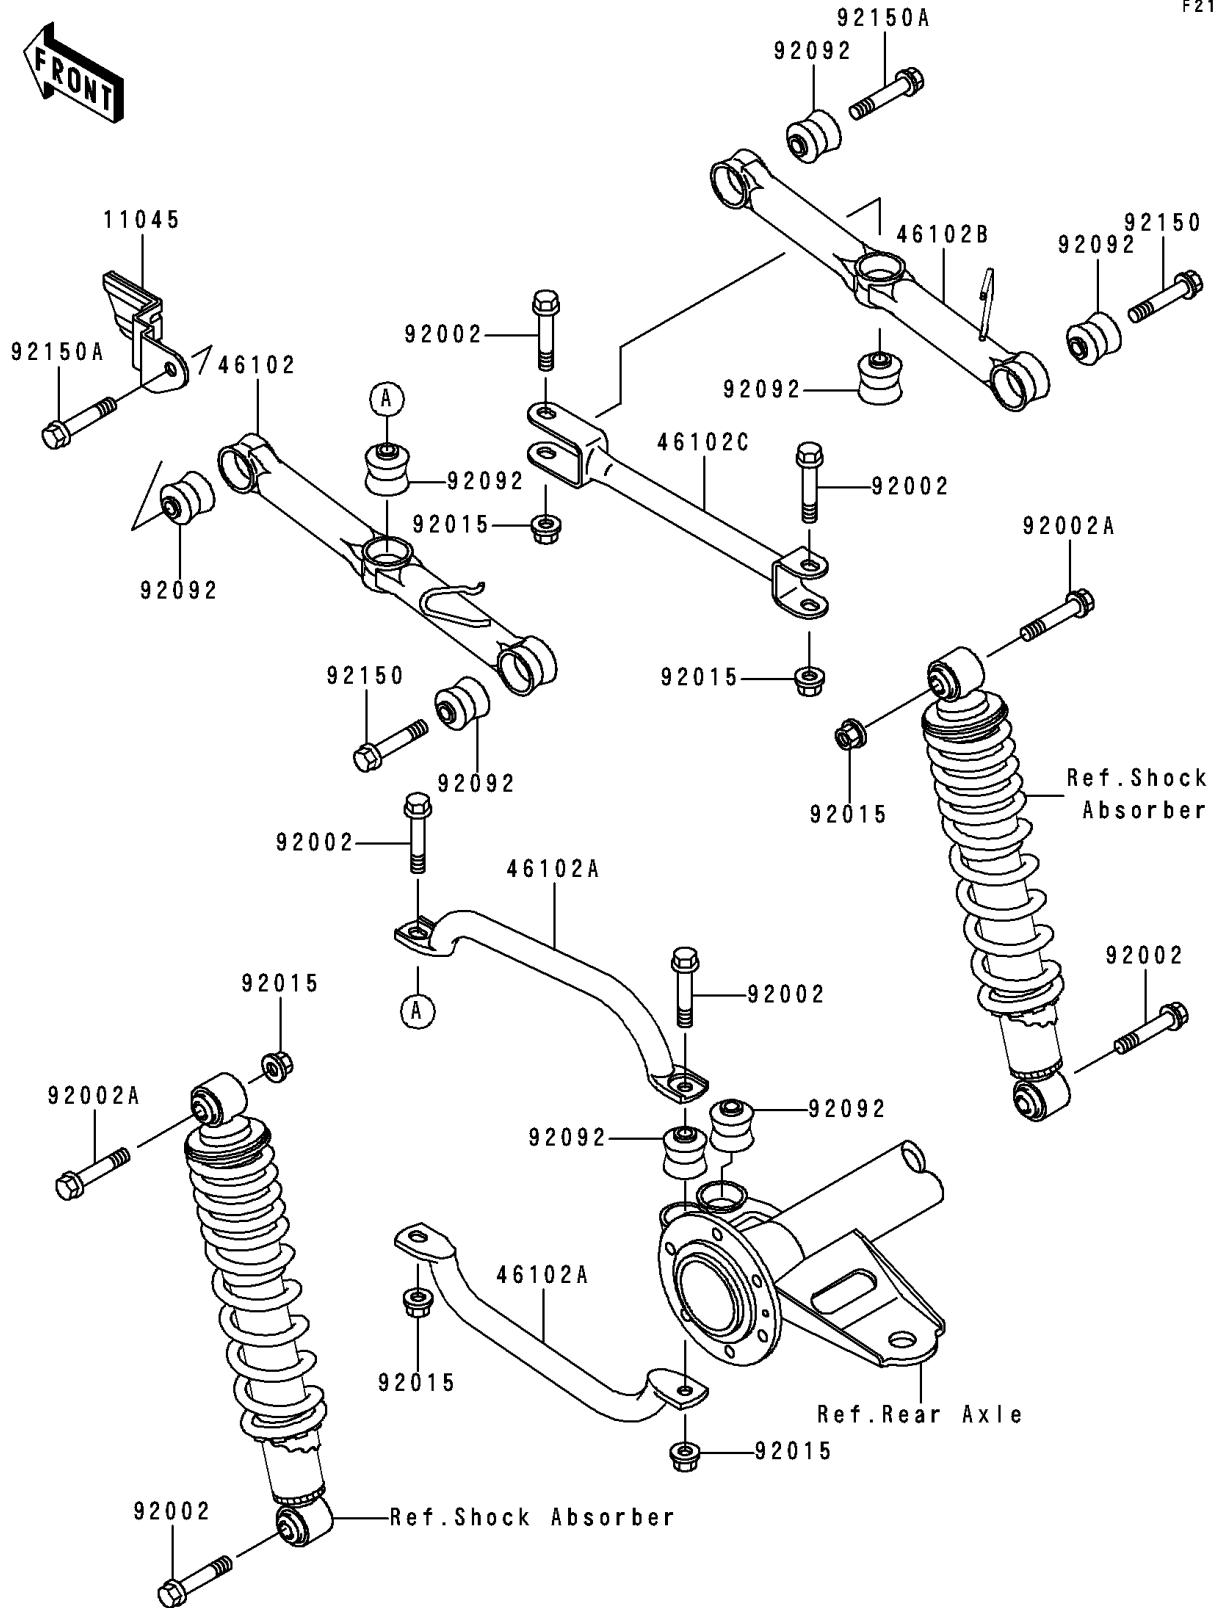

1992 Bayou 300

PARTS DIAGRAM

Rear Suspension

F2153

1992 Bayou 300

PARTS LIST

Rear Suspension

ITEM NAME	PART NUMBER	QUANTITY
BRACKET,FLAP GUARD (Ref # 11045)	11045-1946	1
ROD,SUSPENSION,RR,LH,OUTSIDE (Ref # 46102)	46102-1223	1
ROD,SUSPENSION,RR,LH,INSIDE (Ref # 46102A)	46102-1224	2
ROD,SUSPENSION,RR,RH,OUTSIDE (Ref # 46102B)	46102-1225	1
ROD,SUSPENSION,RR,RH,INSIDE (Ref # 46102C)	46102-1226	1
BOLT,FLANGED,10X53.5 (Ref # 92002)	92002-1529	6
BOLT,FLANGED,10X49 (Ref # 92002A)	92002-1562	2
NUT,LOCK,10MM (Ref # 92015)	92015-1597	6
BUSHING-RUBBER (Ref # 92092)	92092-1064	8
BOLT,FLANGED,10X49 (Ref # 92150)	92150-1048	2
BOLT,FLANGED,10X52 (Ref # 92150A)	92150-1070	2