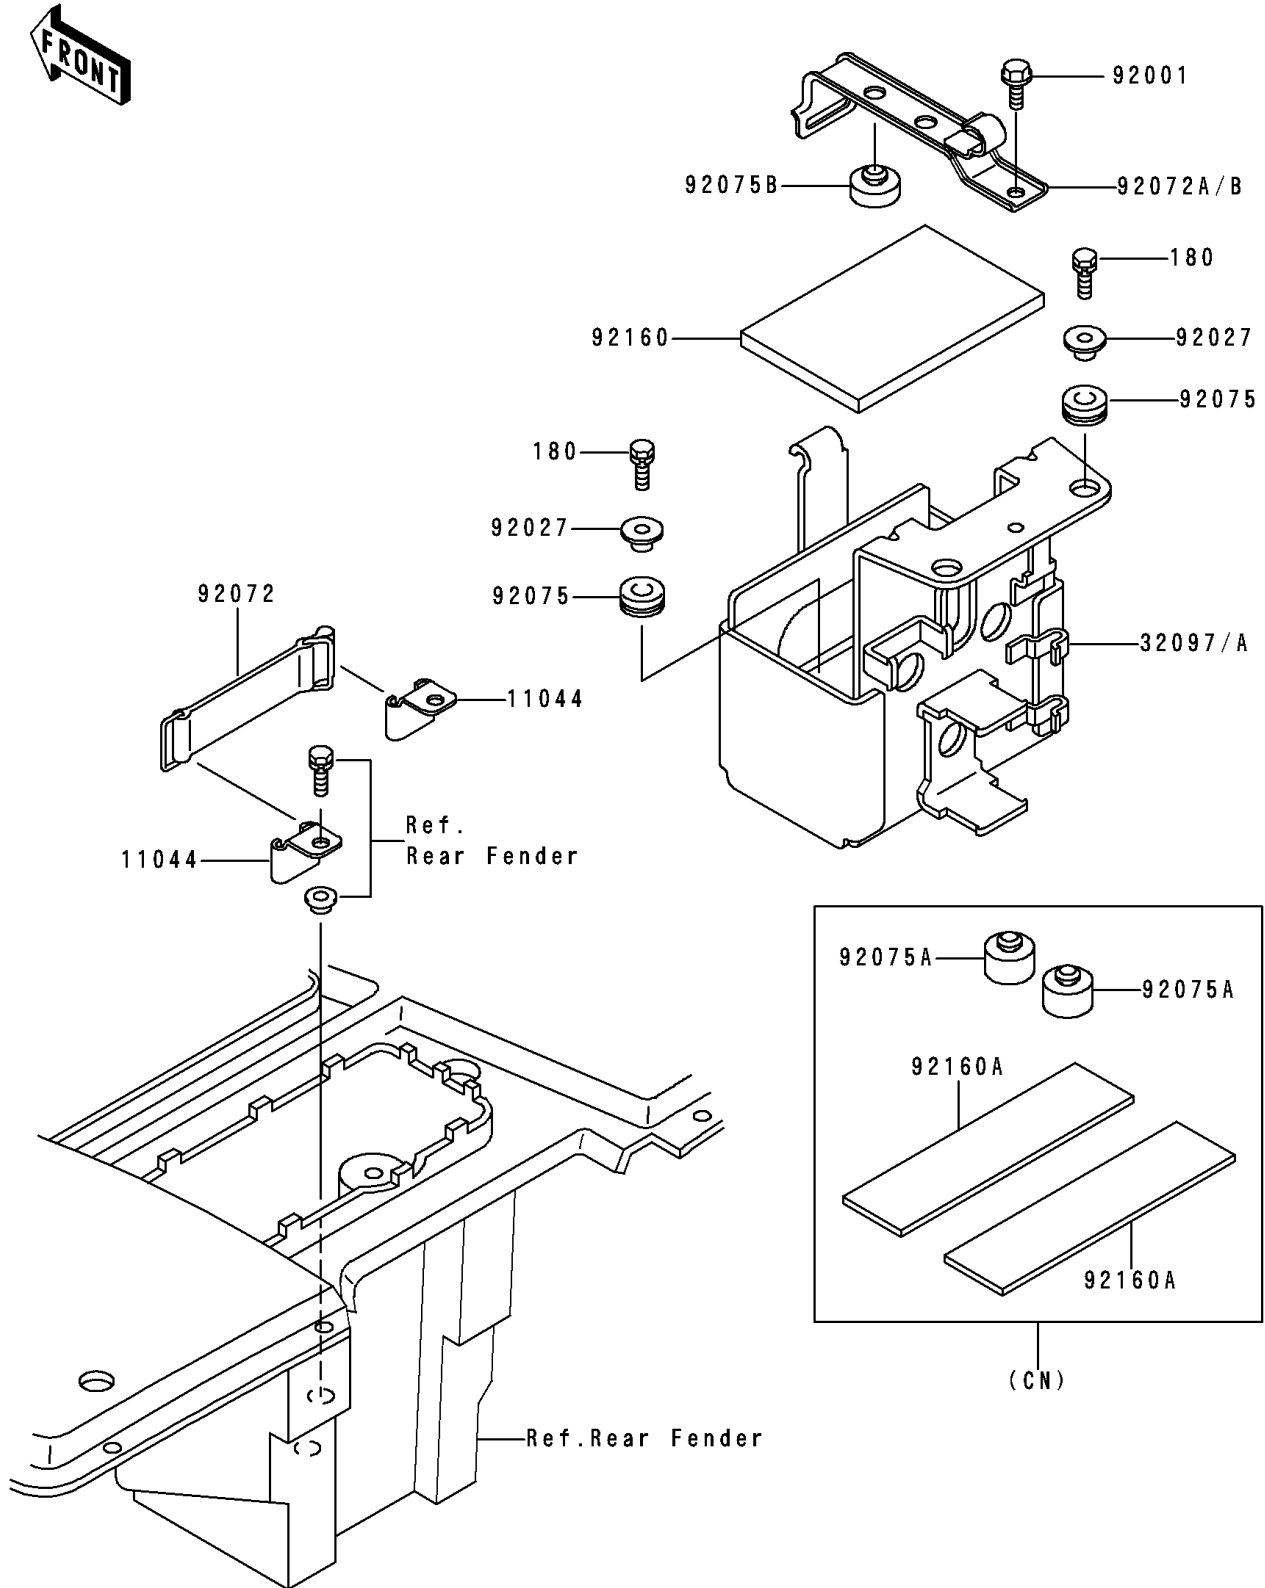

1996 Bayou 300

PARTS DIAGRAM

Battery Case

F2132

1996 Bayou 300

PARTS LIST

Battery Case

ITEM NAME

PART NUMBER

QUANTITY
