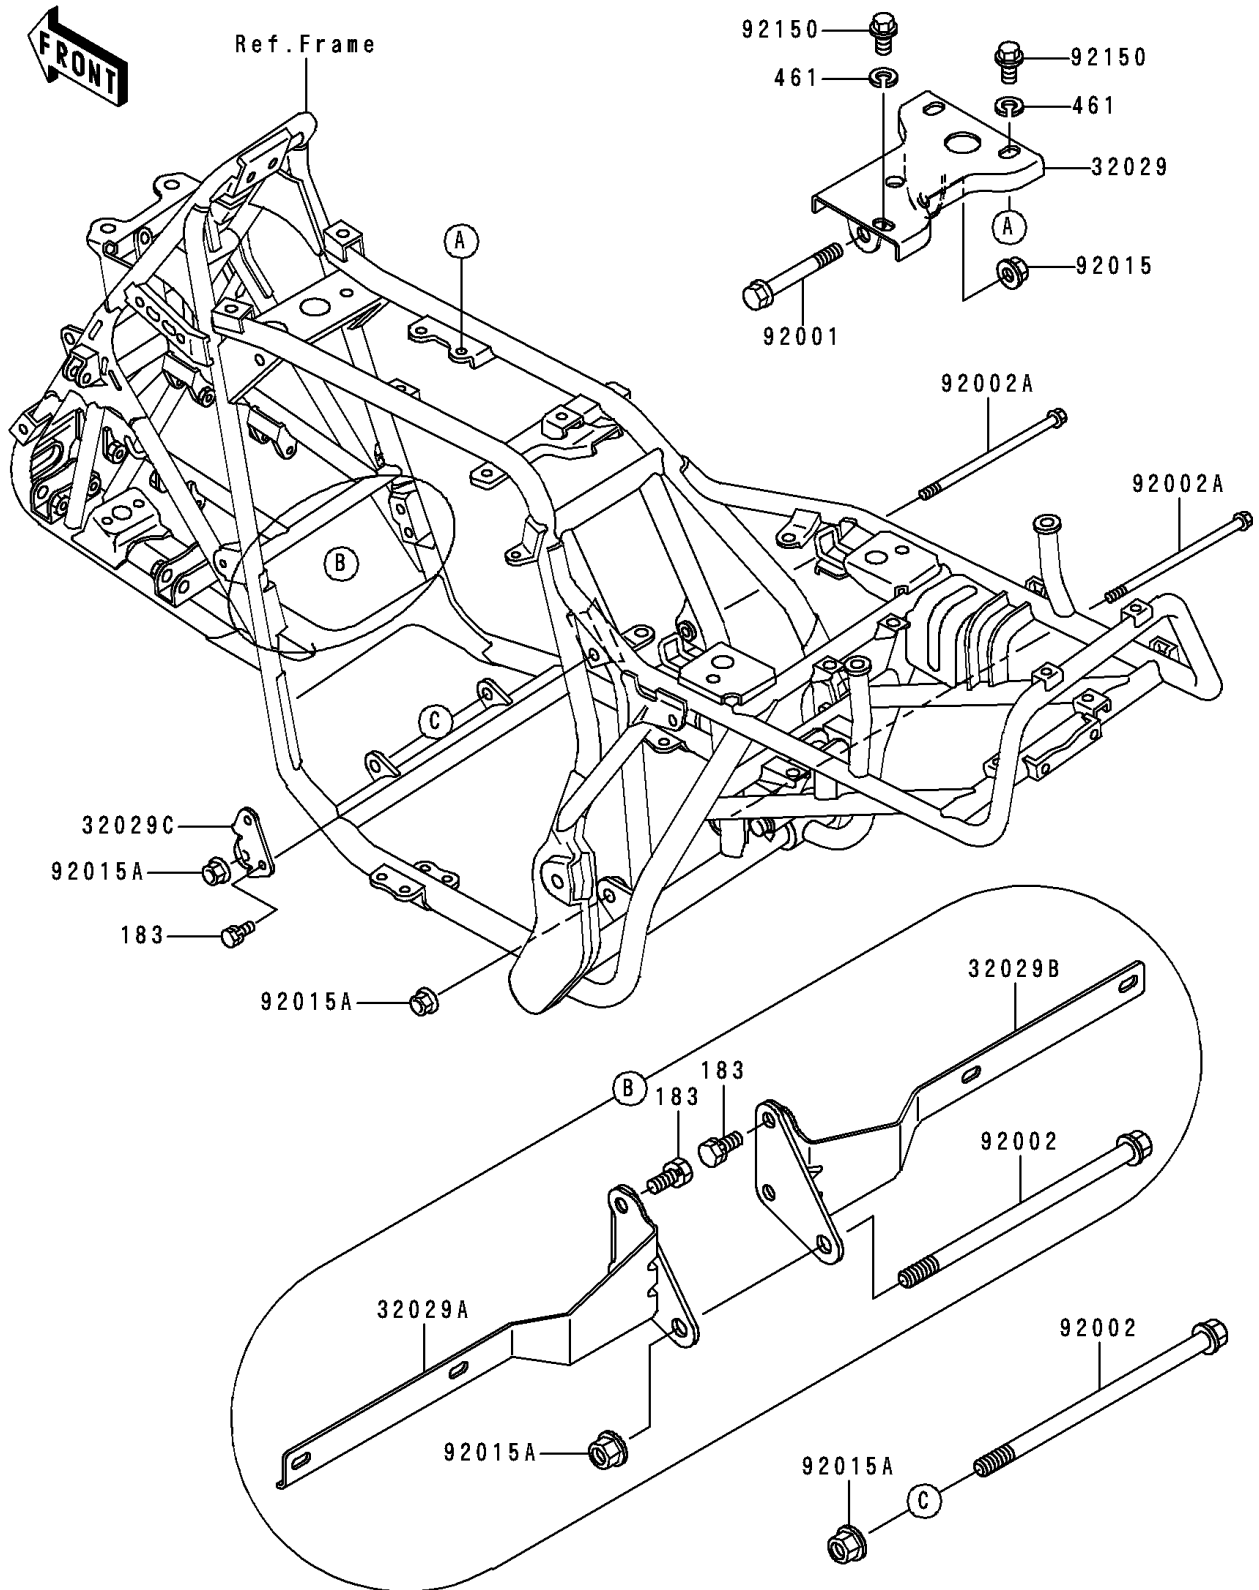

1996 Bayou 300

PARTS DIAGRAM

Frame Fittings

F2131

1996 Bayou 300

PARTS LIST Frame Fittings

ITEM NAME

PART NUMBER

QUANTITY
