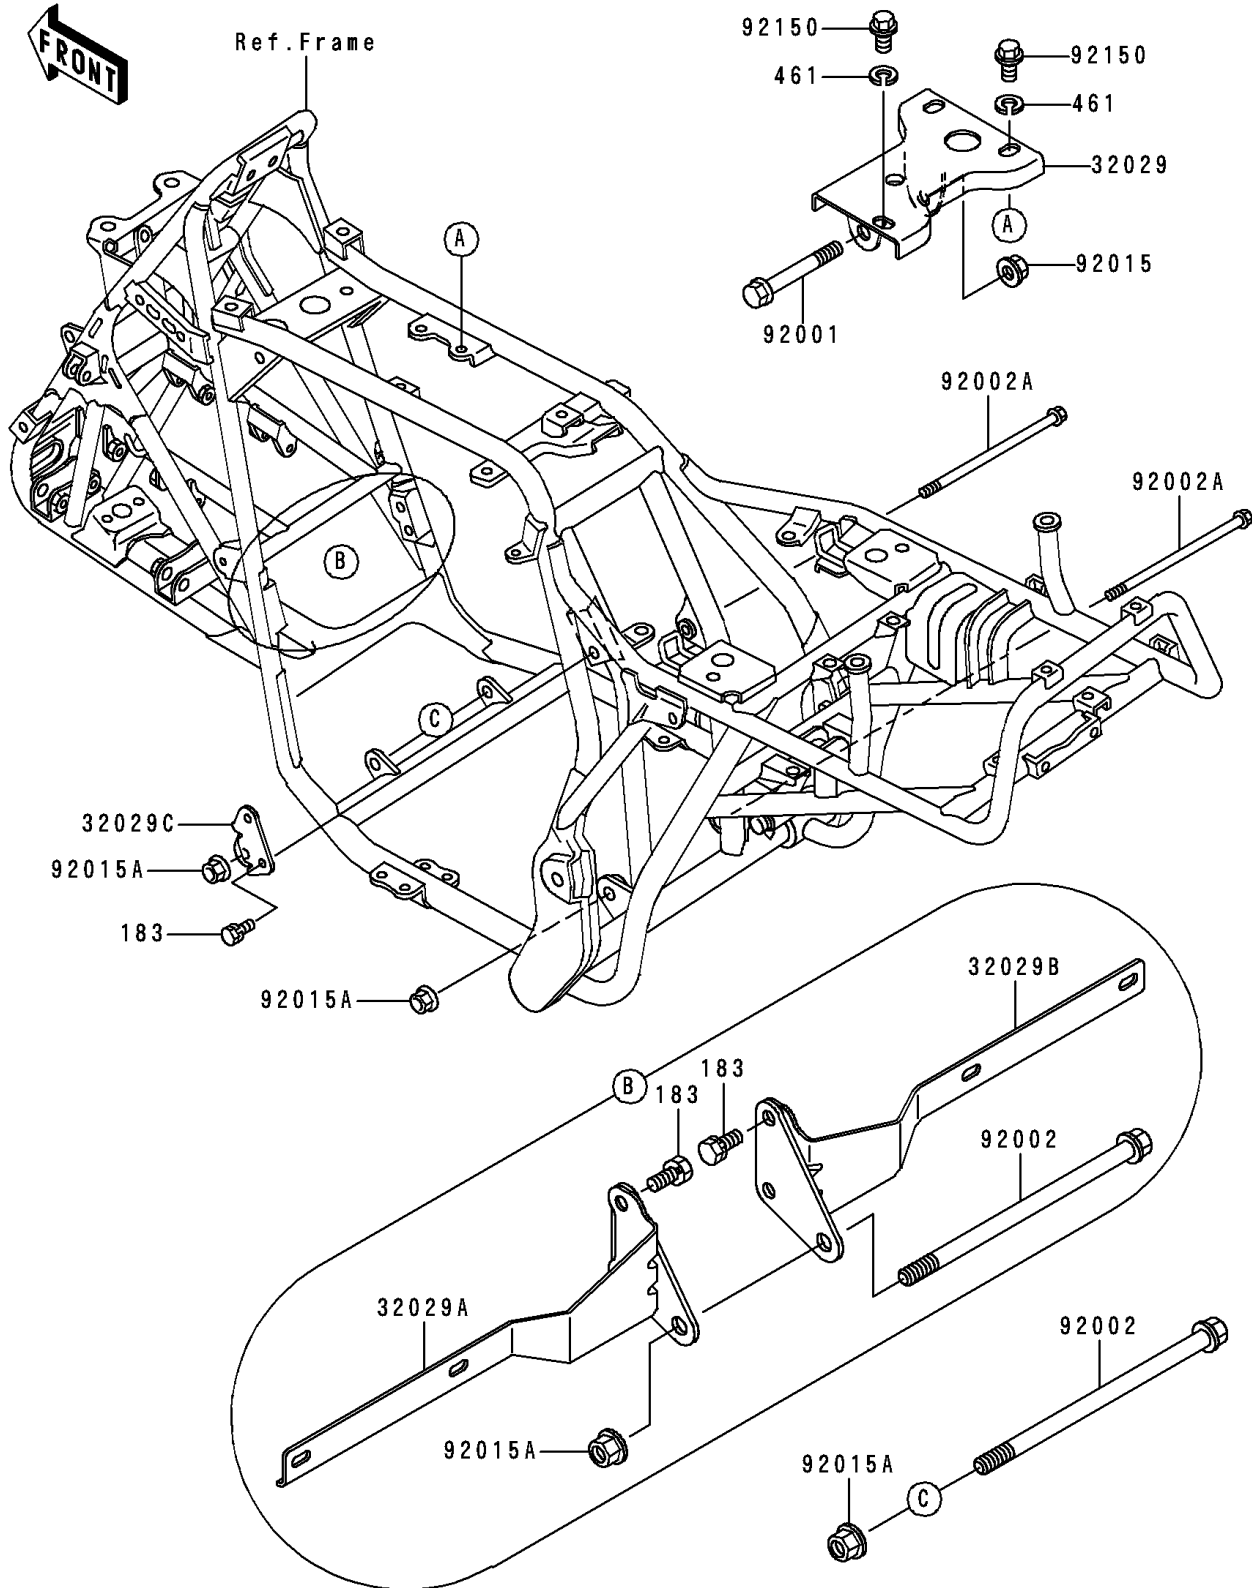

1992 Bayou 300

PARTS DIAGRAM

Frame Fittings

F2131

1992 Bayou 300

PARTS LIST

Frame Fittings

ITEM NAME

PART NUMBER

QUANTITY
