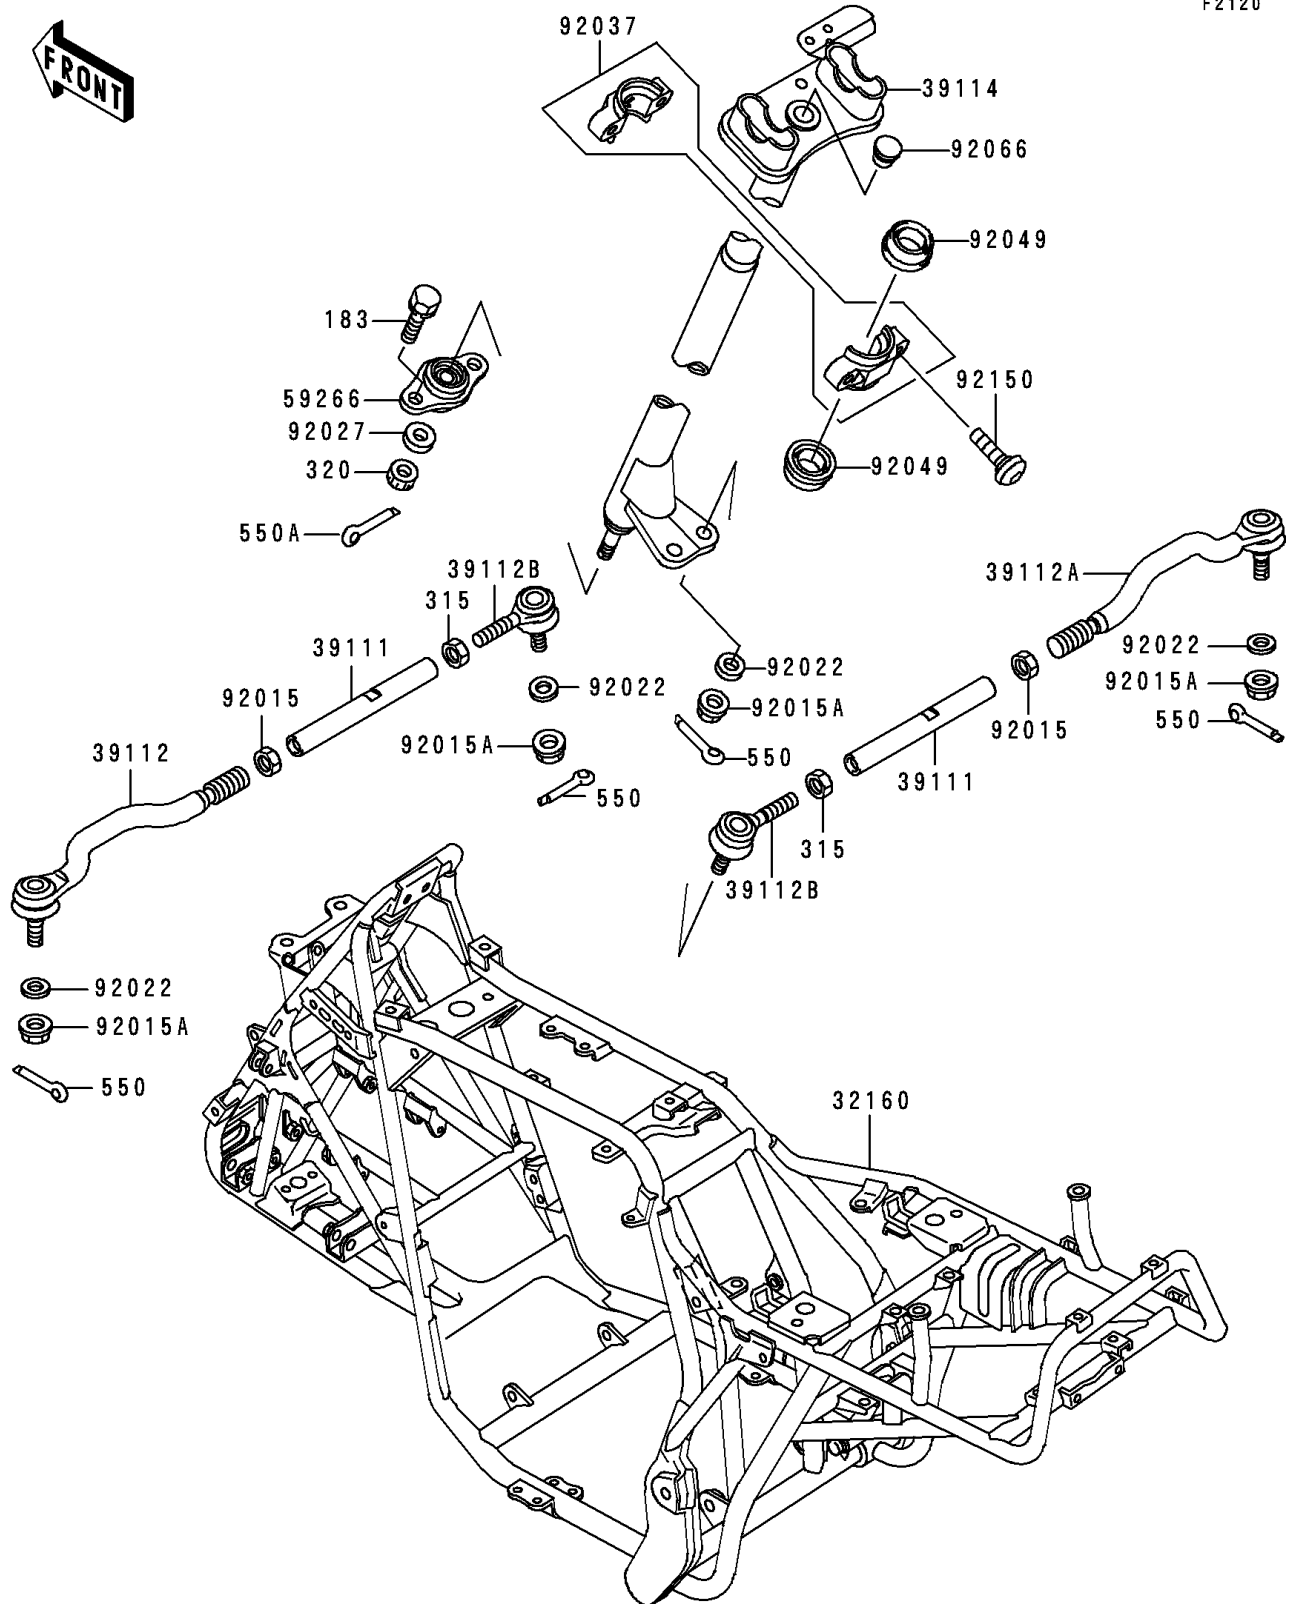

1992 Bayou 300

PARTS DIAGRAM

Frame

Kawasaki

Let the Good Times Roll®

F2120

1992 Bayou 300

PARTS LIST

Frame

ITEM NAME

PART NUMBER

QUANTITY
