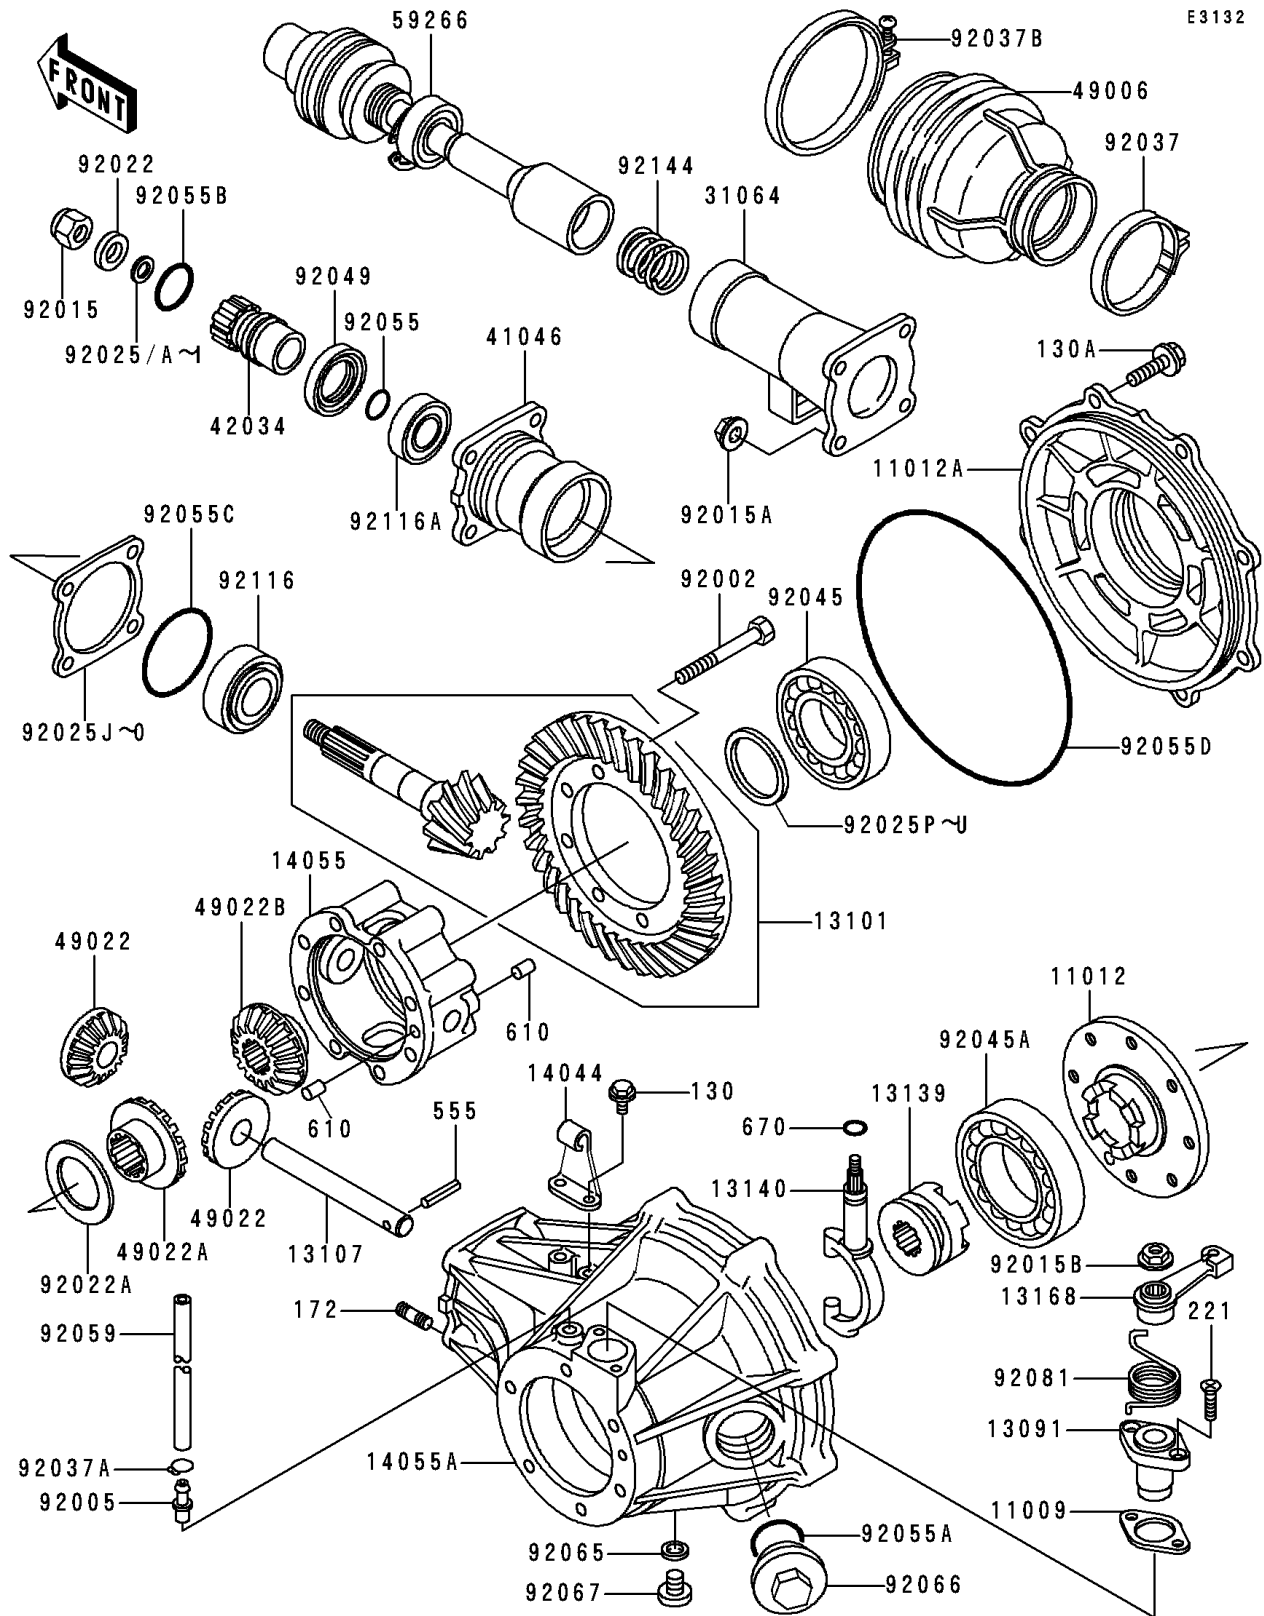

1996 Bayou 300

PARTS DIAGRAM

Drive Shaft/Final Gear

1996 Bayou 300

PARTS LIST

Drive Shaft/Final Gear

ITEM NAME

PART NUMBER

QUANTITY
