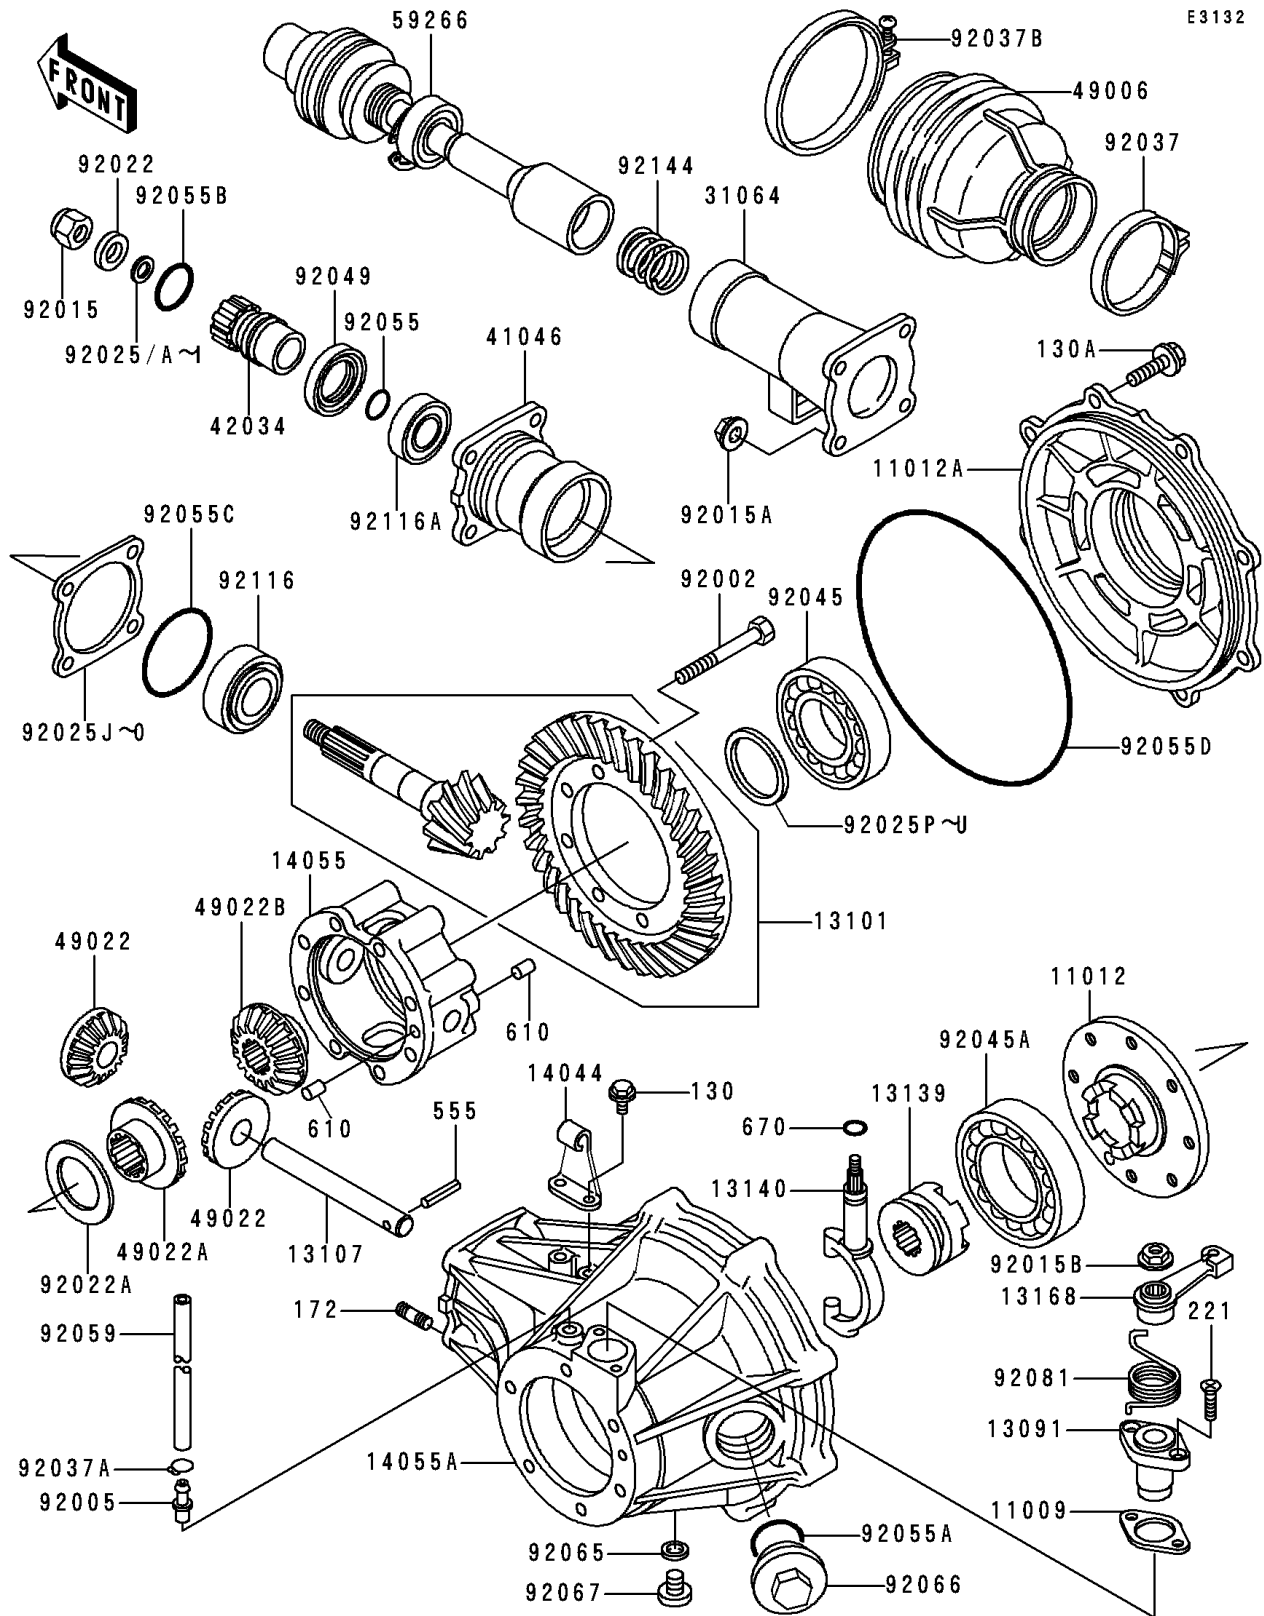

1992 Bayou 300

PARTS DIAGRAM

Drive Shaft/Final Gear

1992 Bayou 300

PARTS LIST

Drive Shaft/Final Gear

ITEM NAME

PART NUMBER

QUANTITY
