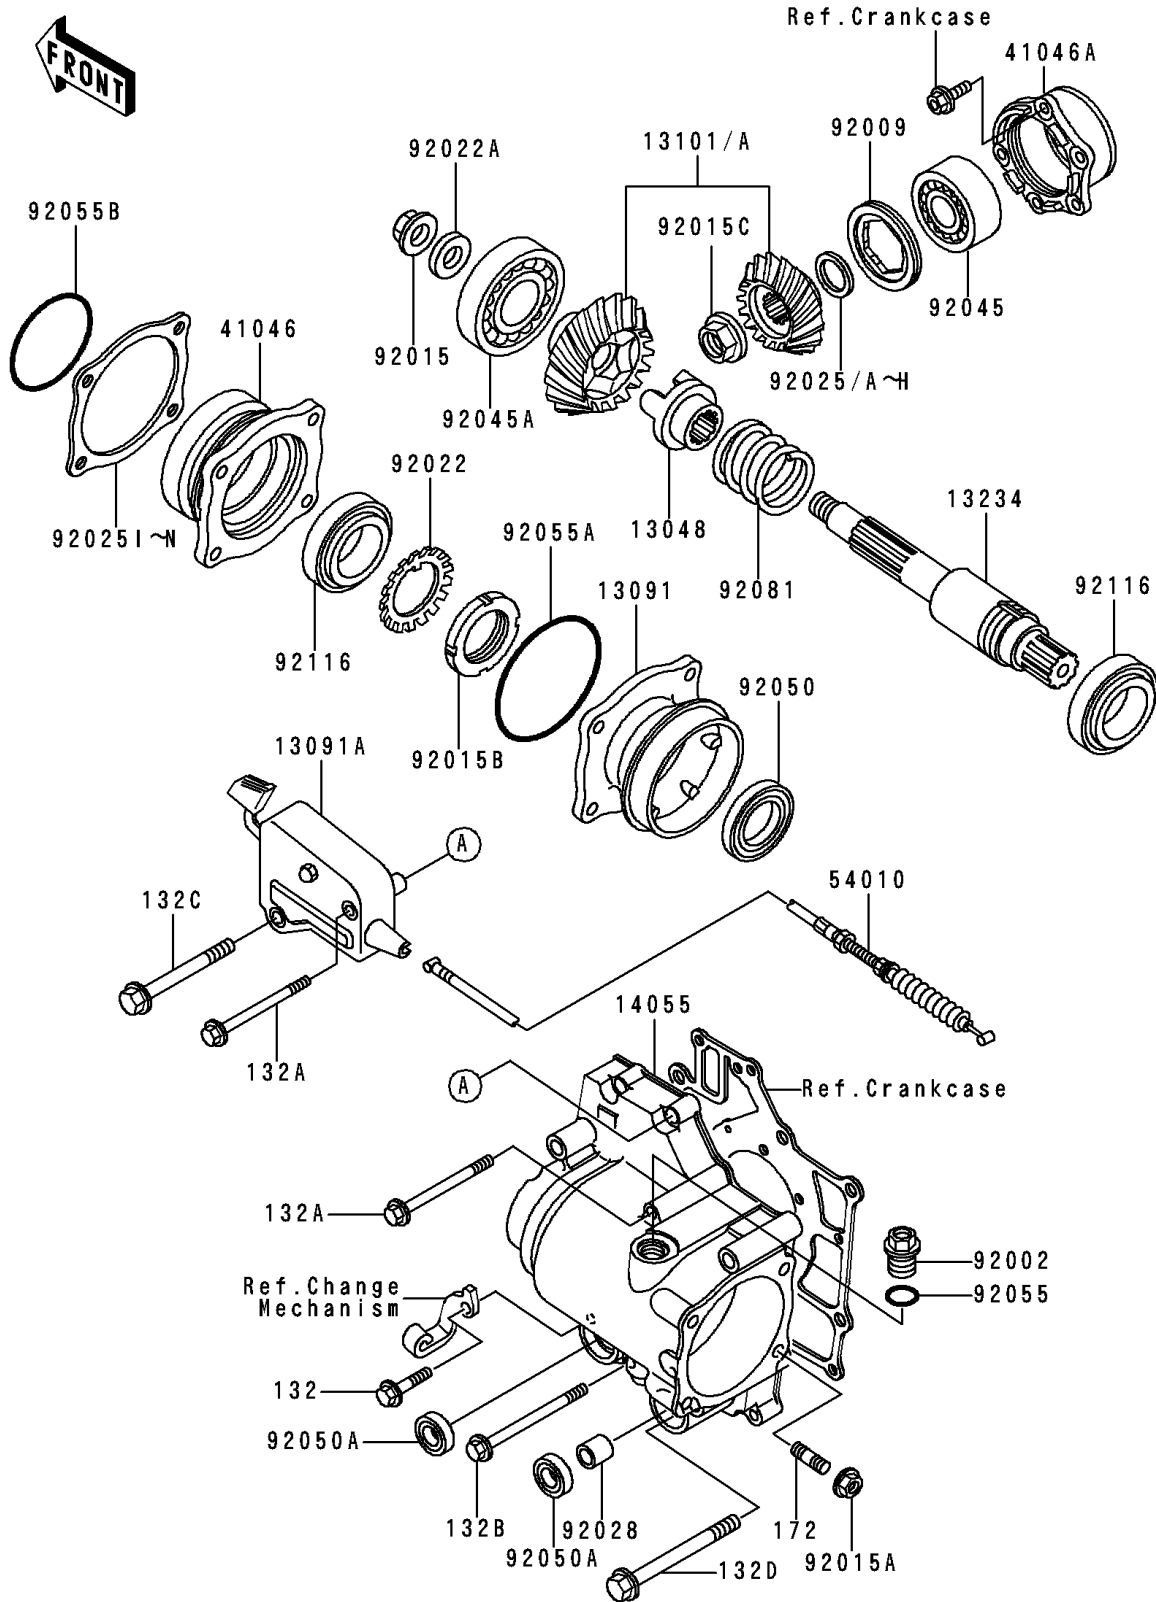

1996 Bayou 300

PARTS DIAGRAM

Front Bevel Gear

E3131

1996 Bayou 300

PARTS LIST

Front Bevel Gear

Kawasaki

Let the Good Times Roll®

ITEM NAME

PART NUMBER

QUANTITY
