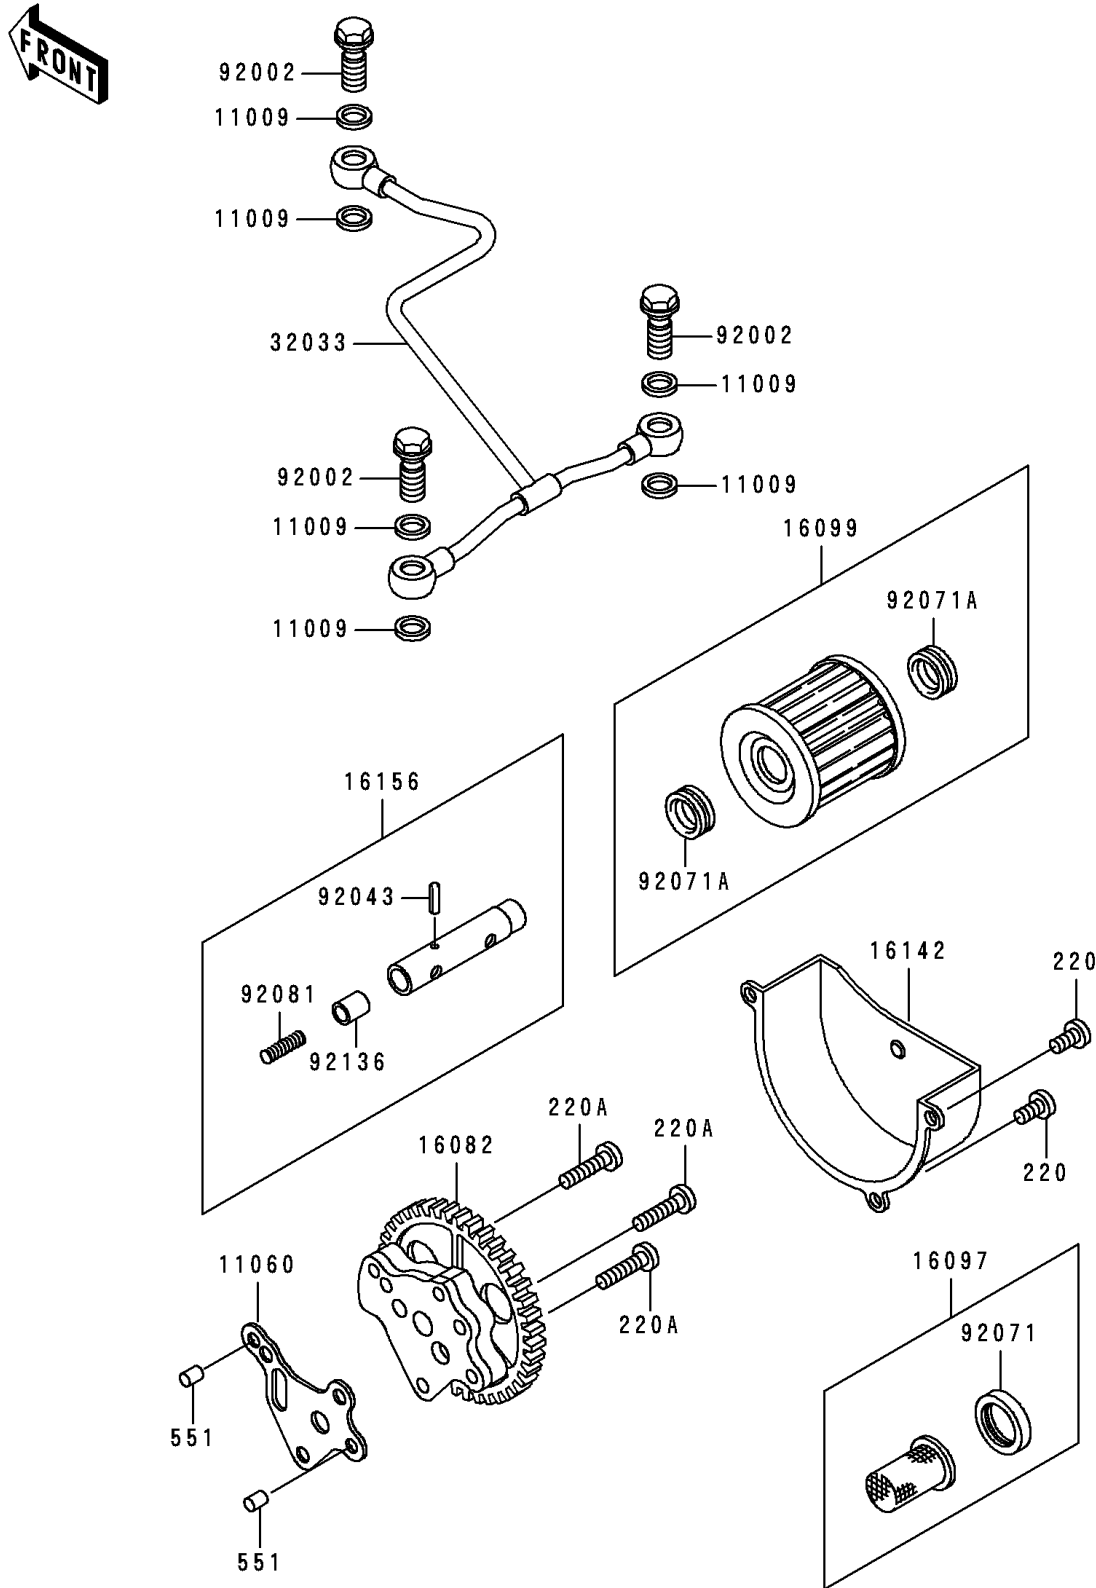

1996 Bayou 300

PARTS DIAGRAM

Oil Pump/Oil Filter

E1710

1996 Bayou 300

PARTS LIST

Oil Pump/Oil Filter

ITEM NAME

PART NUMBER

QUANTITY
