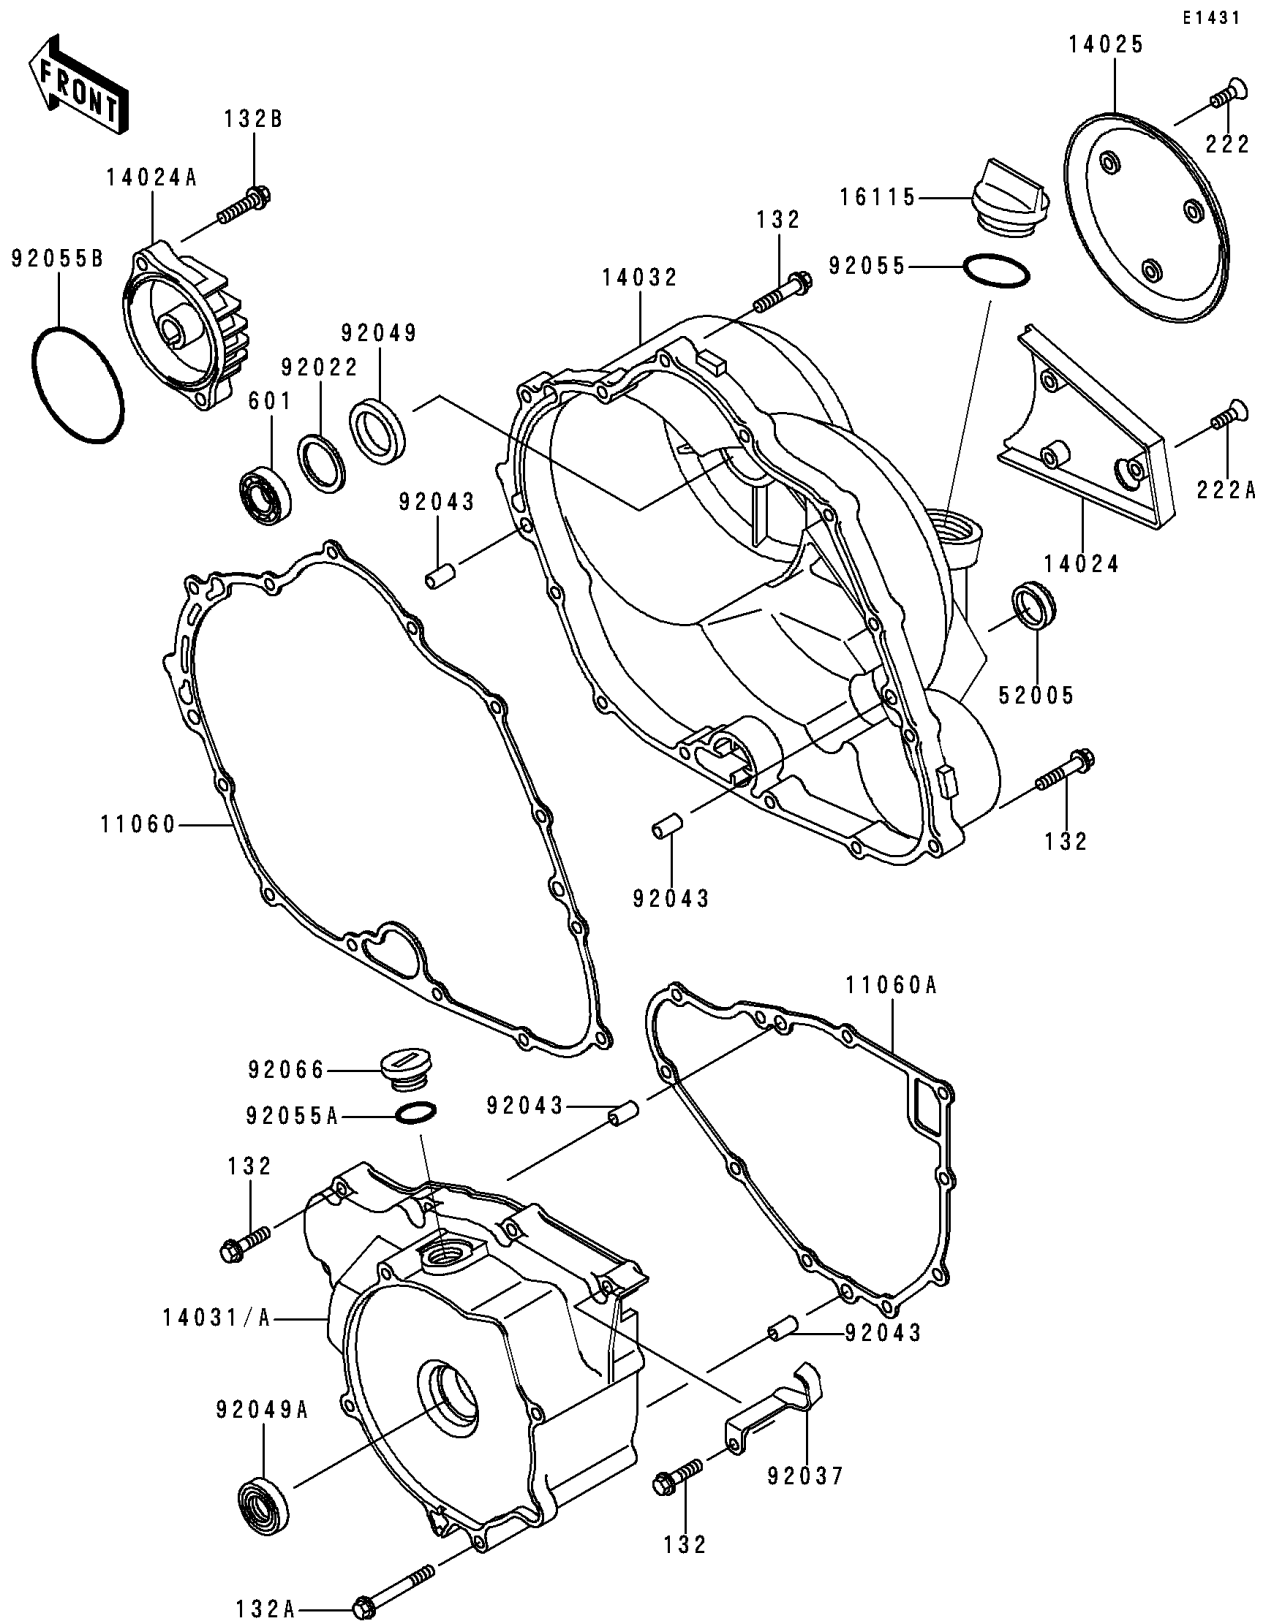

1996 Bayou 300

PARTS DIAGRAM

Engine Cover(s)

Kawasaki

Let the Good Times Roll®

1996 Bayou 300

PARTS LIST

Engine Cover(s)

ITEM NAME

PART NUMBER

QUANTITY
