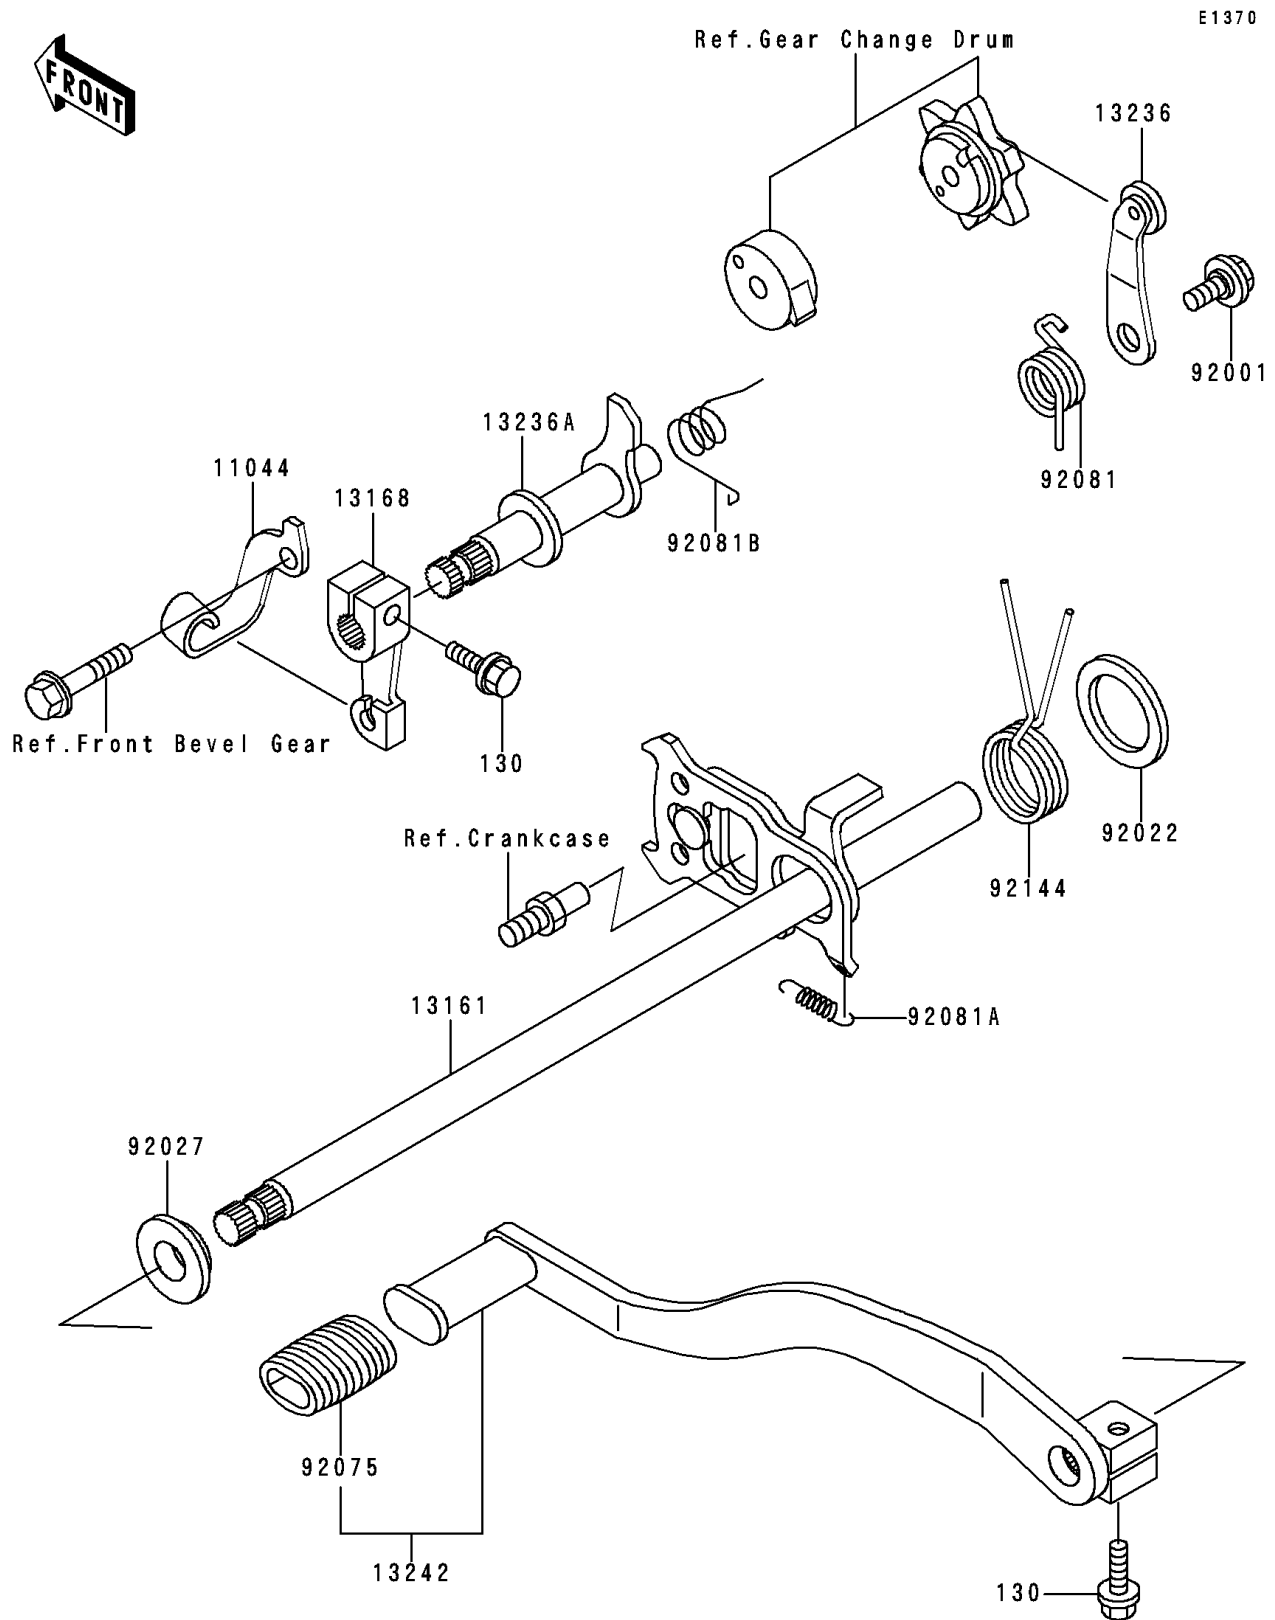

1996 Bayou 300

PARTS DIAGRAM

Gear Change Mechanism

1996 Bayou 300

PARTS LIST

Gear Change Mechanism

ITEM NAME

PART NUMBER

QUANTITY
