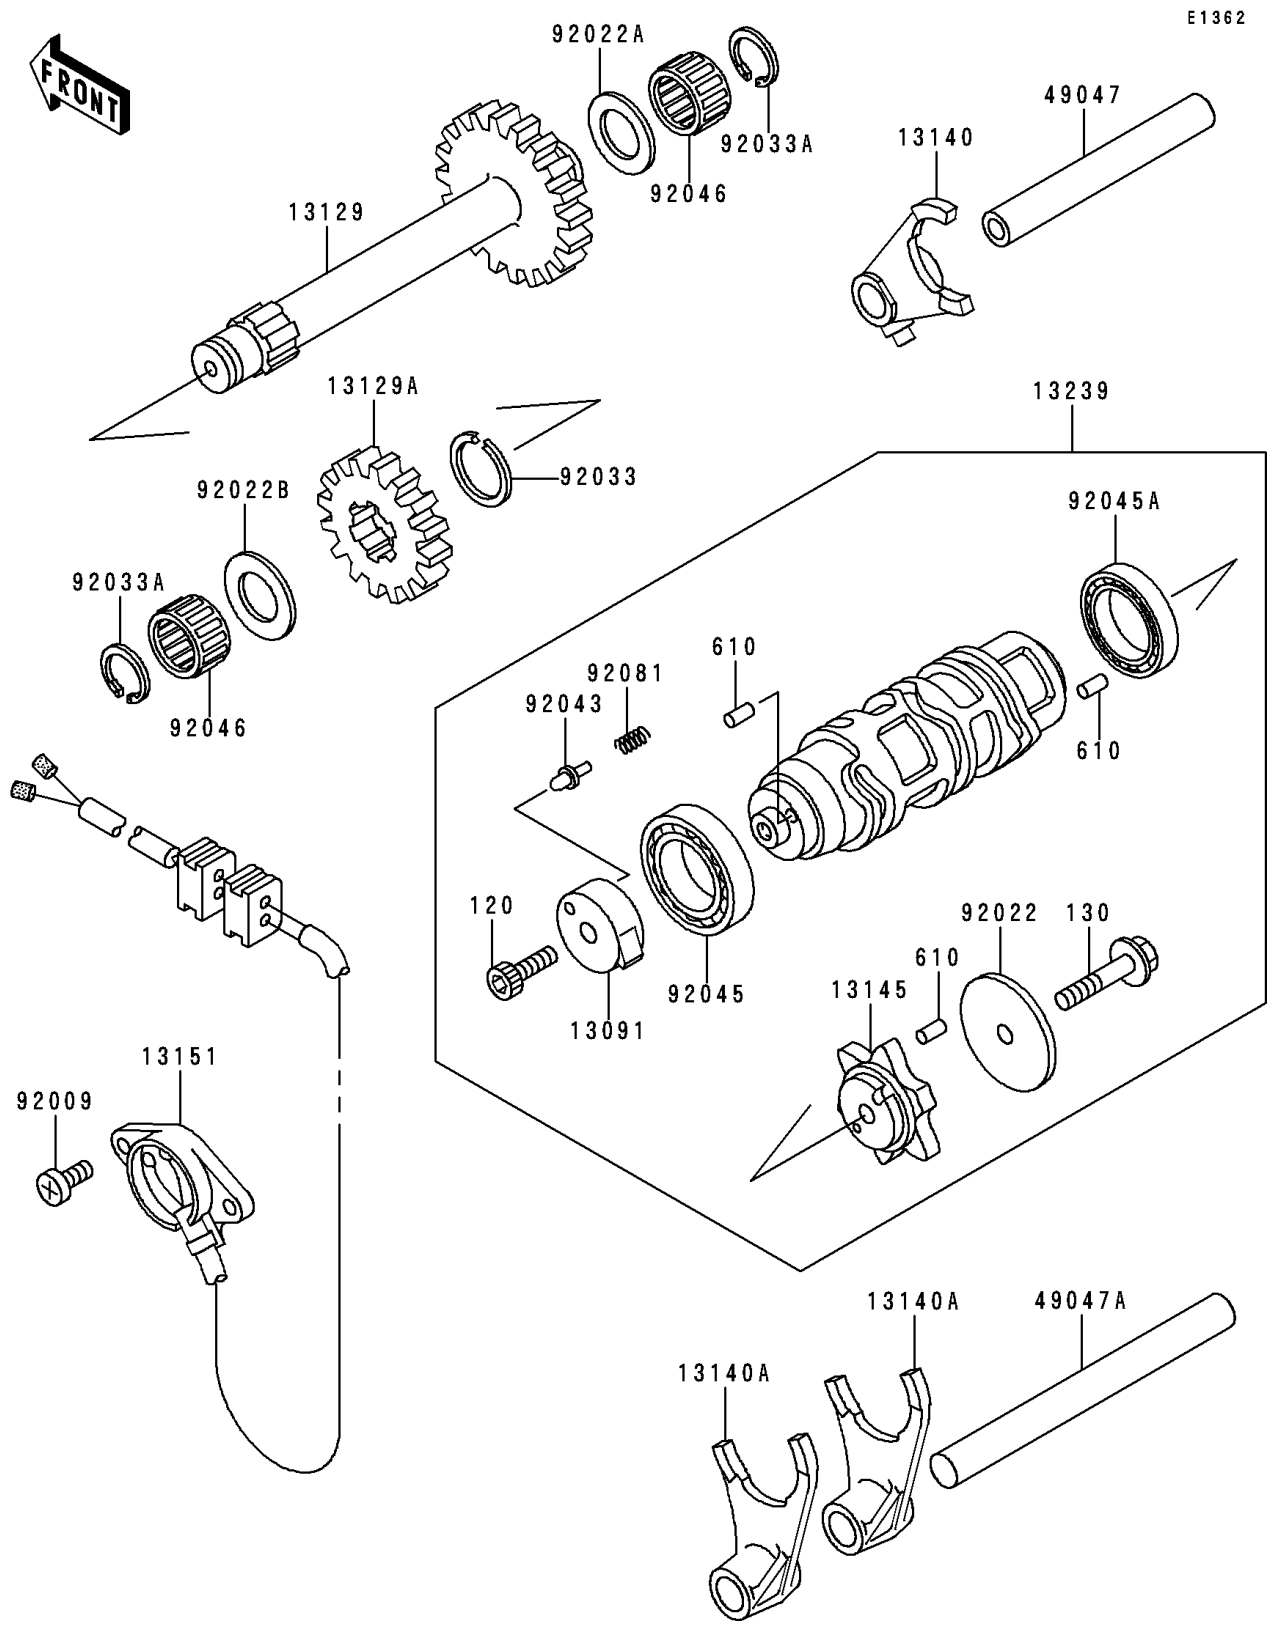

1996 Bayou 300

PARTS DIAGRAM

Gear Change Drum/Shift Fork(s)

1996 Bayou 300

PARTS LIST

Gear Change Drum/Shift Fork(s)

ITEM NAME

PART NUMBER

QUANTITY
