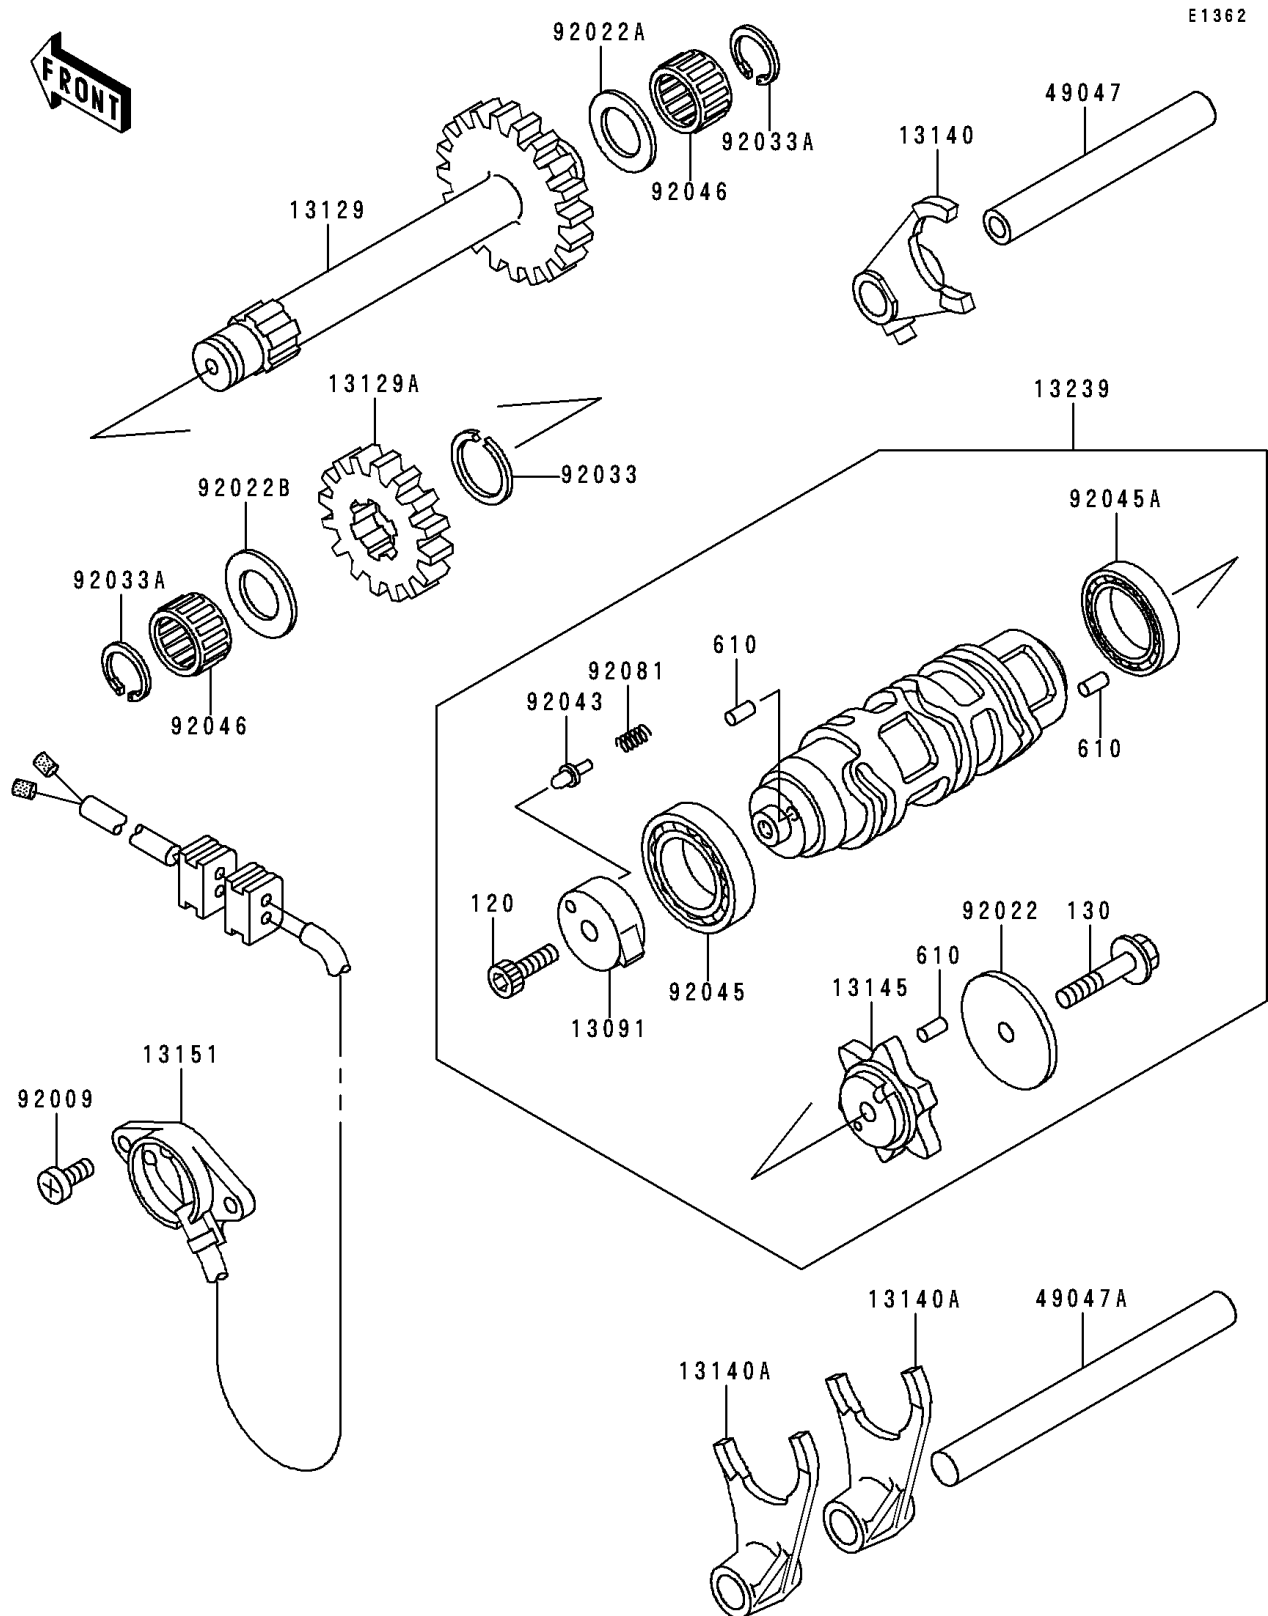

## PARTS DIAGRAM

### Gear Change Drum/Shift Fork(s)

## PARTS LIST

### Gear Change Drum/Shift Fork(s)

ITEM NAME	PART NUMBER	QUANTITY
BOLT-SOCKET,6X20 (Ref # 120)	120Q0620	1
BOLT-FLANGED,6X30 (Ref # 130)	130G0630	1
ROLLER,4X10 (Ref # 610)	610A0410	8
HOLDER,NEUTRAL SWITCH (Ref # 13091)	13091-1443	1
GEAR-REVERSE (Ref # 13129)	13129-1705	1
GEAR-REVERSE,20T (Ref # 13129A)	13129-1706	1
FORK-SHIFT (Ref # 13140)	13140-1134	1
FORK-SHIFT (Ref # 13140A)	13140-1135	2
CAM-CHANGE DRUM (Ref # 13145)	13145-1057	1
SWITCH-COMP (Ref # 13151)	13151-1079	1
DRUM-ASSY-CHANGE (Ref # 13239)	13239-1154	1
ROD-SHIFT,L=93.7 (Ref # 49047)	49047-1003	1
ROD-SHIFT (Ref # 49047A)	49047-1062	1
SCREW,5X14 (Ref # 92009)	92009-1341	2
WASHER,6.2X38X1.2 (Ref # 92022)	92022-1500	1
WASHER,17.3X28X1 (Ref # 92022A)	92022-255	1
WASHER,17.3X30X1.4 (Ref # 92022B)	92022-270	1
RING-SNAP,20X25.5X1.2 (Ref # 92033)	92033-025	1
RING-SNAP (Ref # 92033A)	92033-032	2
PIN (Ref # 92043)	92043-1287	1
BEARING-BALL,6805 (Ref # 92045)	92045-1122	1
BEARING-BALL,6905X1 (Ref # 92045A)	92045-1150	1
BEARING-NEEDLE,K17X23X13.8 (Ref # 92046)	92046-1184	2
SPRING (Ref # 92081)	92081-1763	1