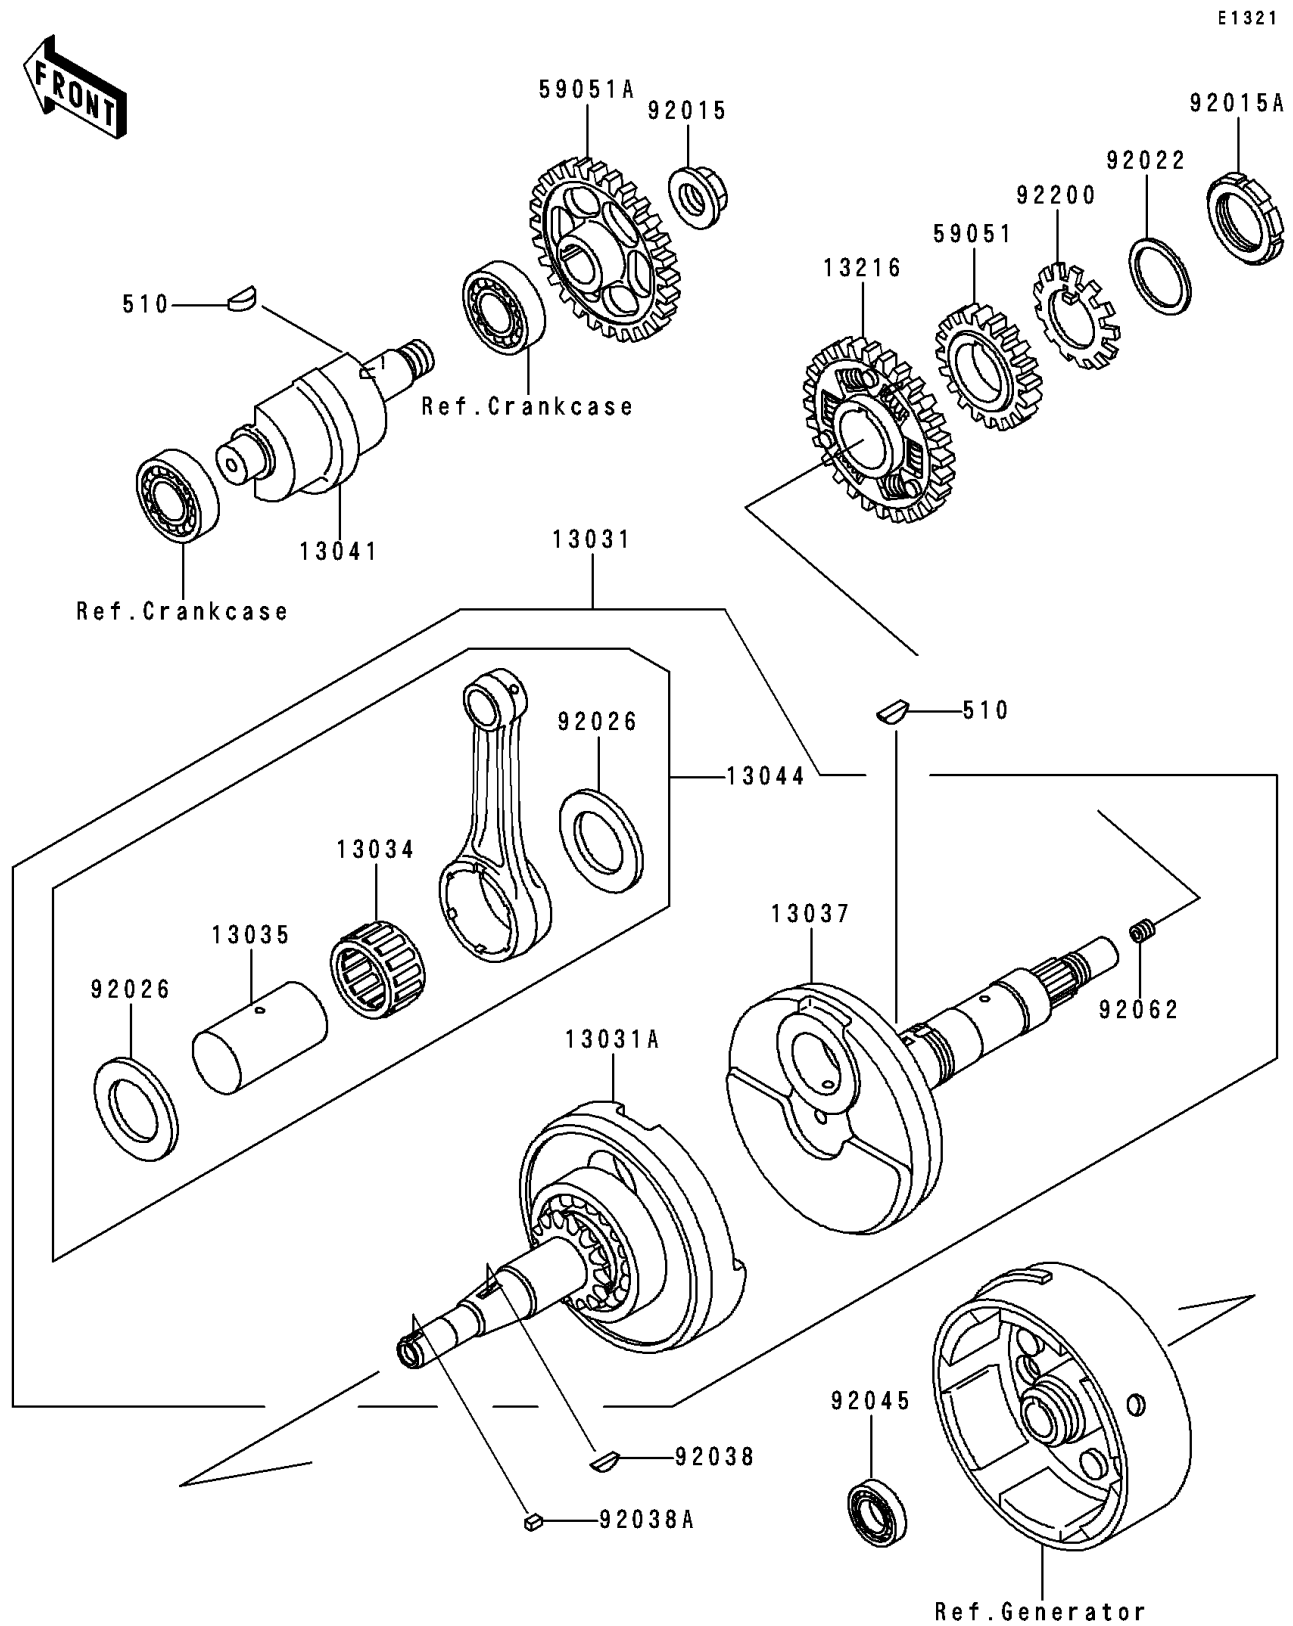

1996 Bayou 300

PARTS DIAGRAM

Crankshaft

1996 Bayou 300

PARTS LIST

Crankshaft

ITEM NAME

PART NUMBER

QUANTITY
