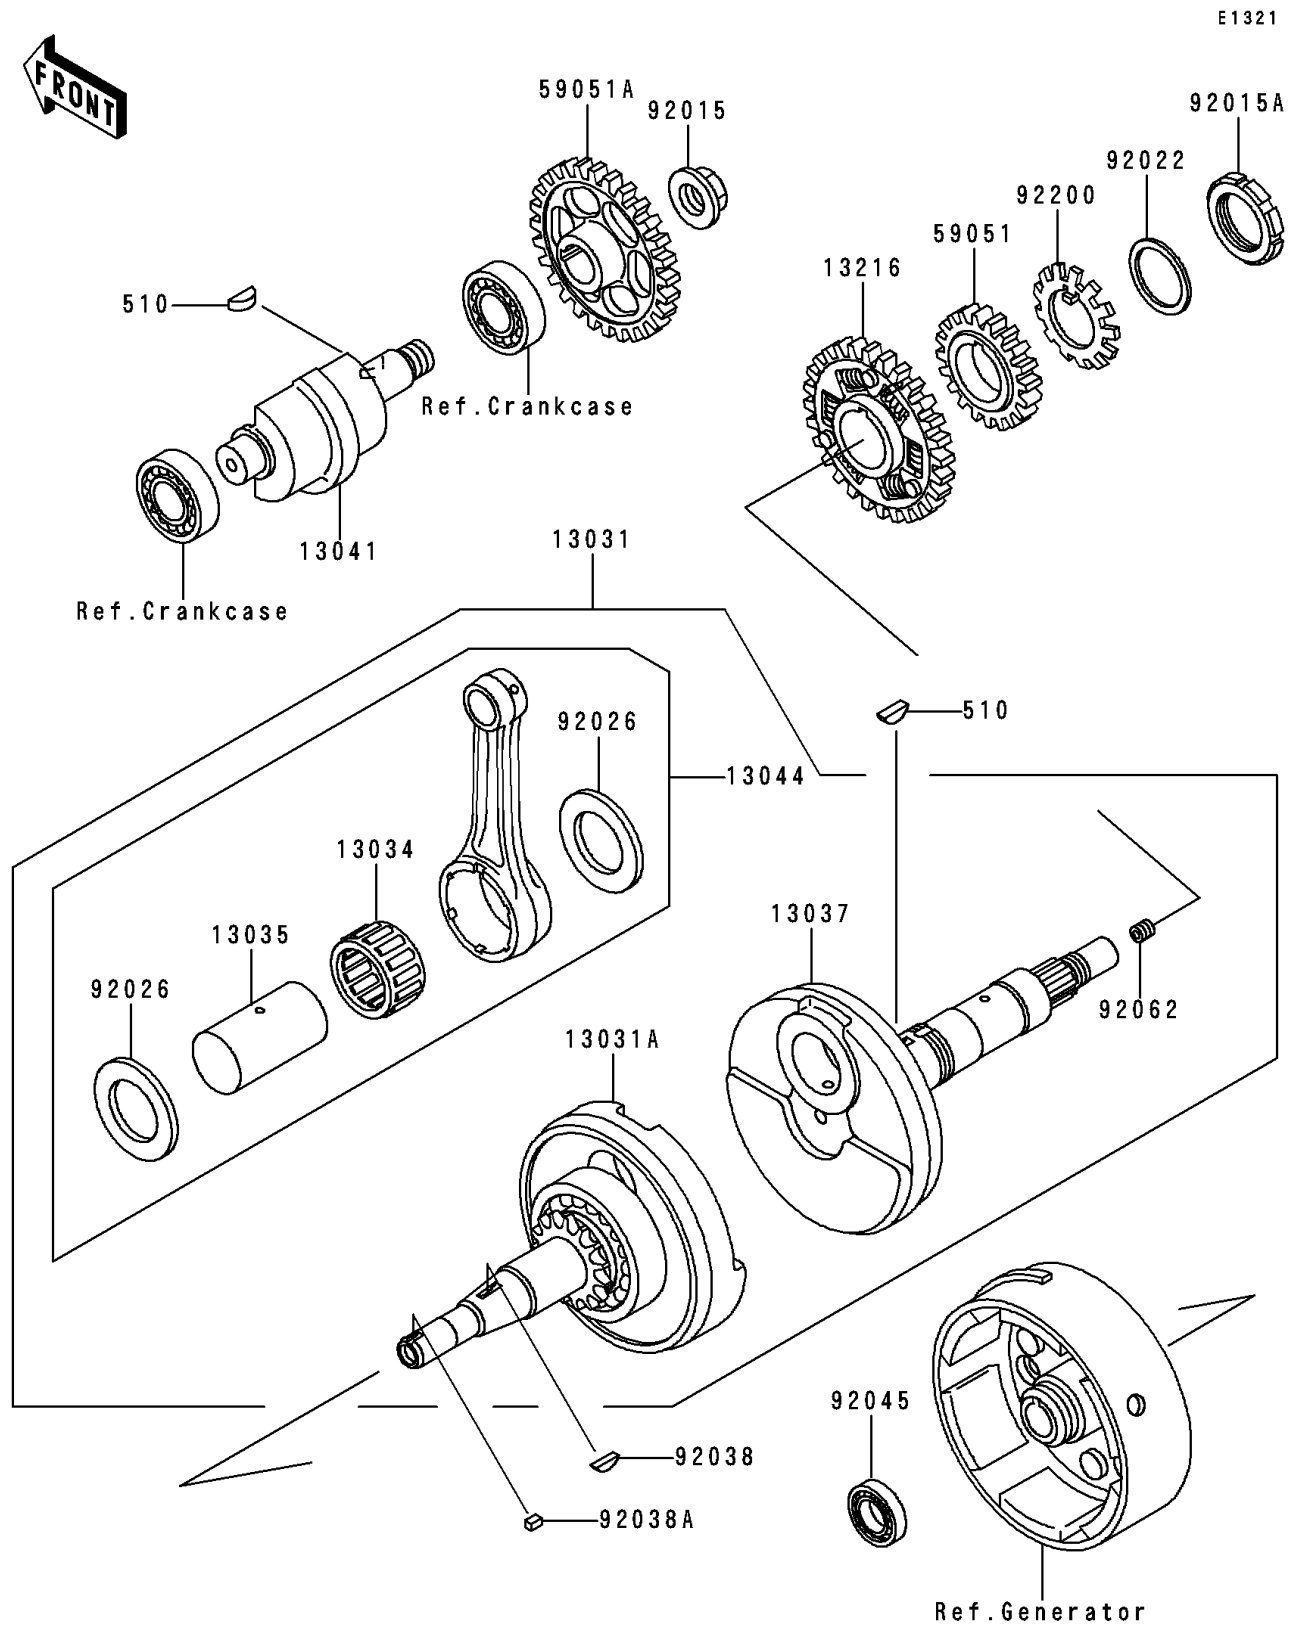

1995 Bayou 300

PARTS DIAGRAM

Crankshaft

1995 Bayou 300

PARTS LIST

Crankshaft

ITEM NAME

PART NUMBER

QUANTITY
