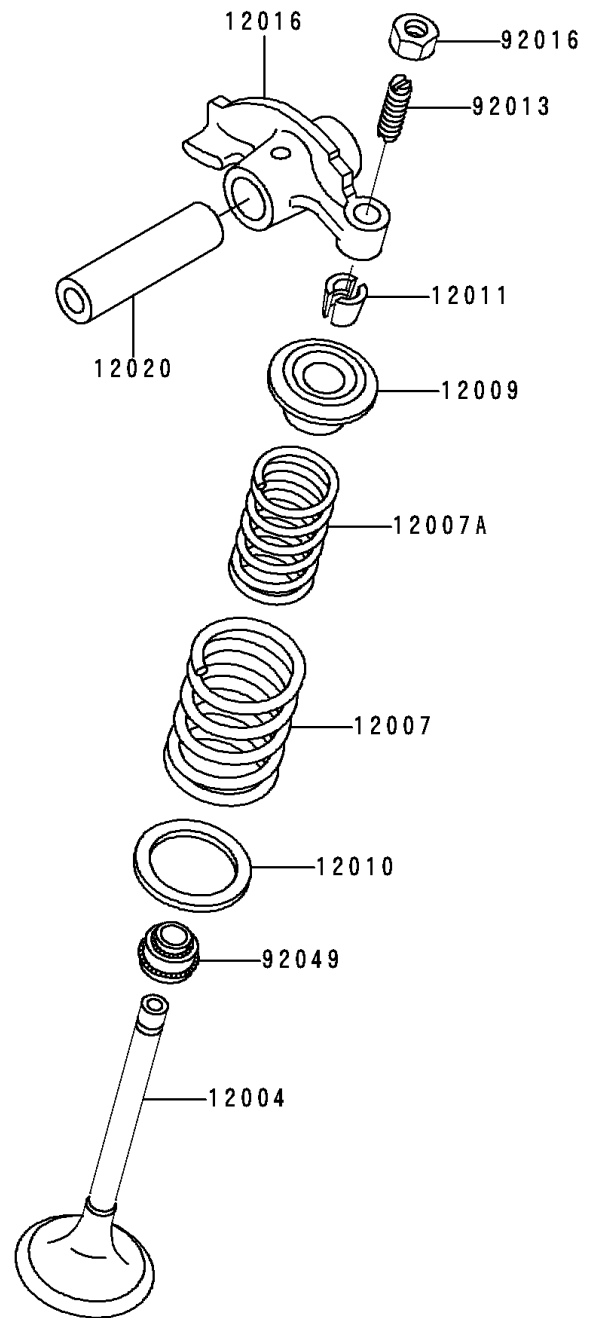

1996 Bayou 300

PARTS DIAGRAM

Valve(s)

E1210

1996 Bayou 300

PARTS LIST

Valve(s)

ITEM NAME

PART NUMBER

QUANTITY
