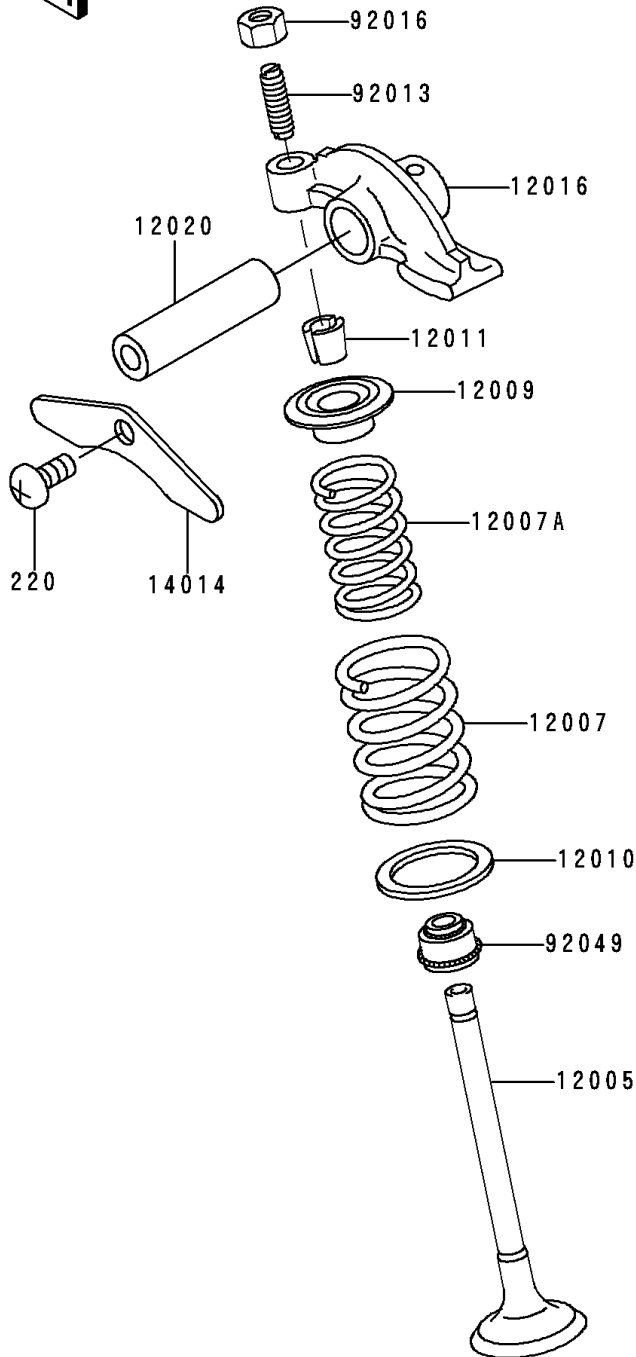

1996 Bayou 300

PARTS DIAGRAM

Valve(s)

E1210

1996 Bayou 300

PARTS LIST

Valve(s)

ITEM NAME

PART NUMBER

QUANTITY
