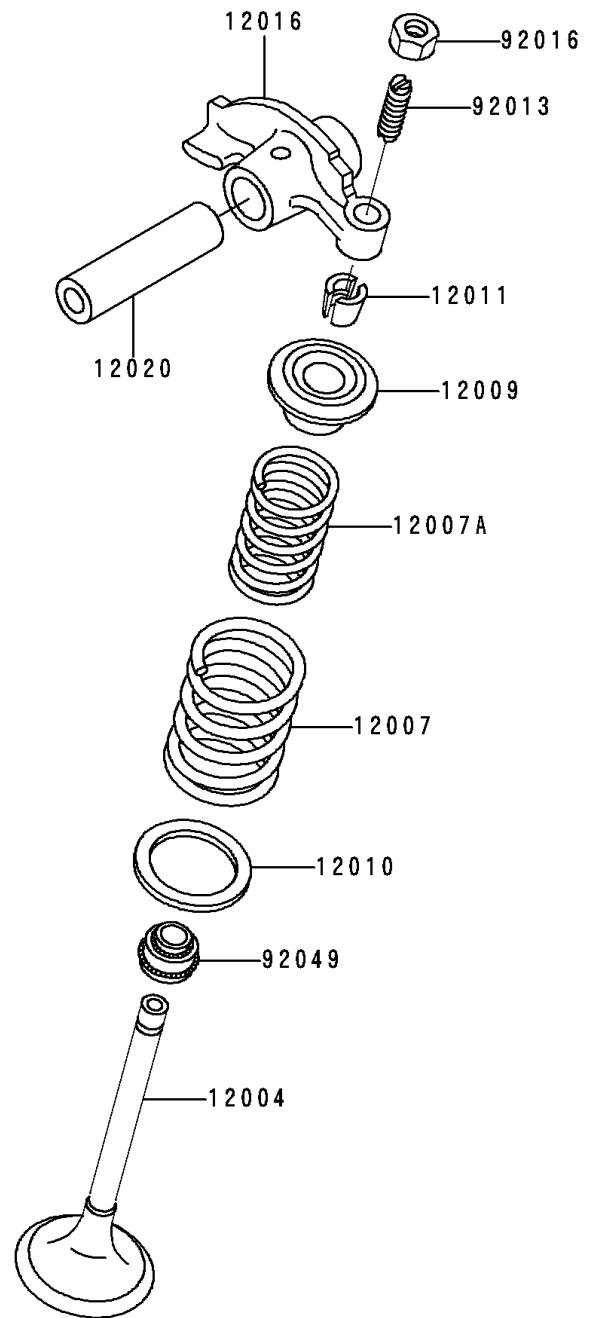

1992 Bayou 300

PARTS DIAGRAM

Valve(s)

E1210

1992 Bayou 300

PARTS LIST

Valve(s)

ITEM NAME	PART NUMBER	QUANTITY
SCREW-PAN-CROS,6X10 (Ref # 220)	220B0610	1
VALVE-INTAKE (Ref # 12004)	12004-1123	1
VALVE-EXHAUST (Ref # 12005)	12005-1005	1
SPRING-ENGINE VALVE,OUTER (Ref # 12007)	12007-013	2
SPRING-ENGINE VALVE,INNER (Ref # 12007A)	12007-014	2
RETAINER-VALVE SPRING (Ref # 12009)	12009-006	2
SEAT-SPRING,OUTER (Ref # 12010)	12010-005	2
COLLET,RETAINER (Ref # 12011)	12011-004	4
ARM-ROCKER (Ref # 12016)	12016-1078	2
SHAFT-ROCKER (Ref # 12020)	12020-004	2
PLATE-POSITION (Ref # 14014)	14014-034	1
SCREW,6MM (Ref # 92013)	92013-009	2
NUT,6MM (Ref # 92016)	92016-061	2
SEAL-OIL,RV37129.5 (Ref # 92049)	92049-016	2