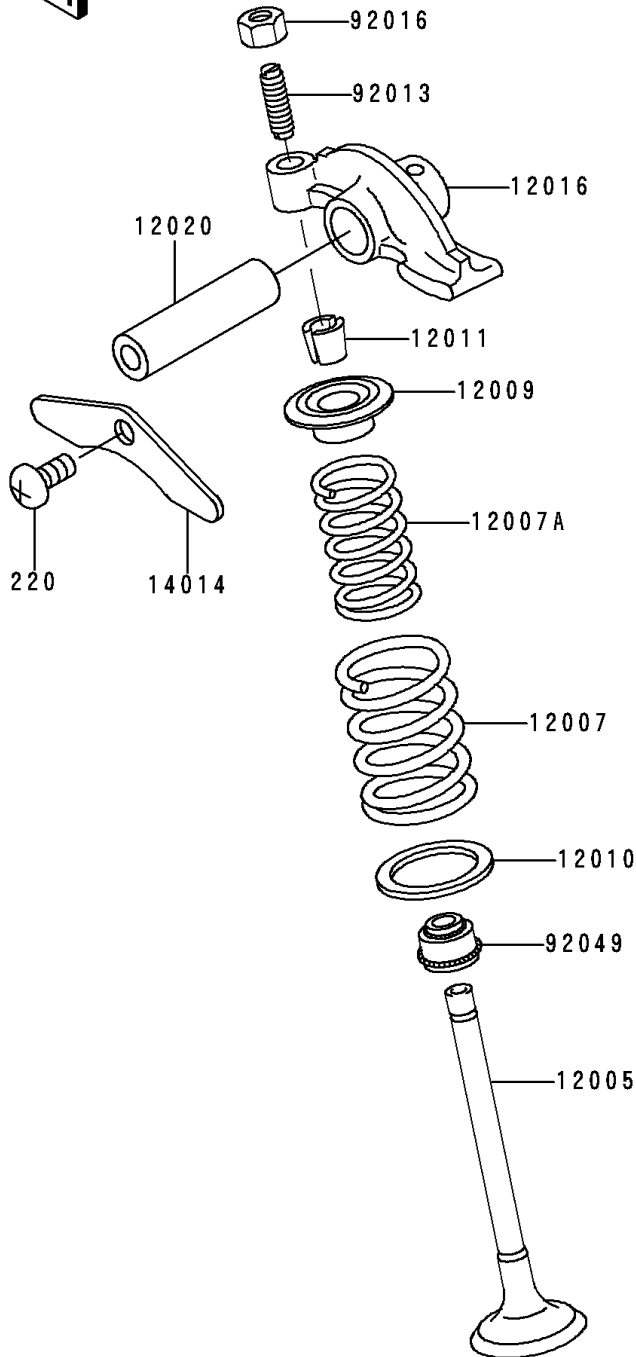

1992 Bayou 300

PARTS DIAGRAM

Valve(s)

E1210

1992 Bayou 300

PARTS LIST

Valve(s)

ITEM NAME	PART NUMBER	QUANTITY
SCREW-PAN-CROS,6X10 (Ref # 220)	220B0610	1
VALVE-INTAKE (Ref # 12004)	12004-1123	1
VALVE-EXHAUST (Ref # 12005)	12005-1005	1
SPRING-ENGINE VALVE,OUTER (Ref # 12007)	12007-013	2
SPRING-ENGINE VALVE,INNER (Ref # 12007A)	12007-014	2
RETAINER-VALVE SPRING (Ref # 12009)	12009-006	2
SEAT-SPRING,OUTER (Ref # 12010)	12010-005	2
COLLET,RETAINER (Ref # 12011)	12011-004	4
ARM-ROCKER (Ref # 12016)	12016-1078	2
SHAFT-ROCKER (Ref # 12020)	12020-004	2
PLATE-POSITION (Ref # 14014)	14014-034	1
SCREW,6MM (Ref # 92013)	92013-009	2
NUT,6MM (Ref # 92016)	92016-061	2
SEAL-OIL,RV37129.5 (Ref # 92049)	92049-016	2