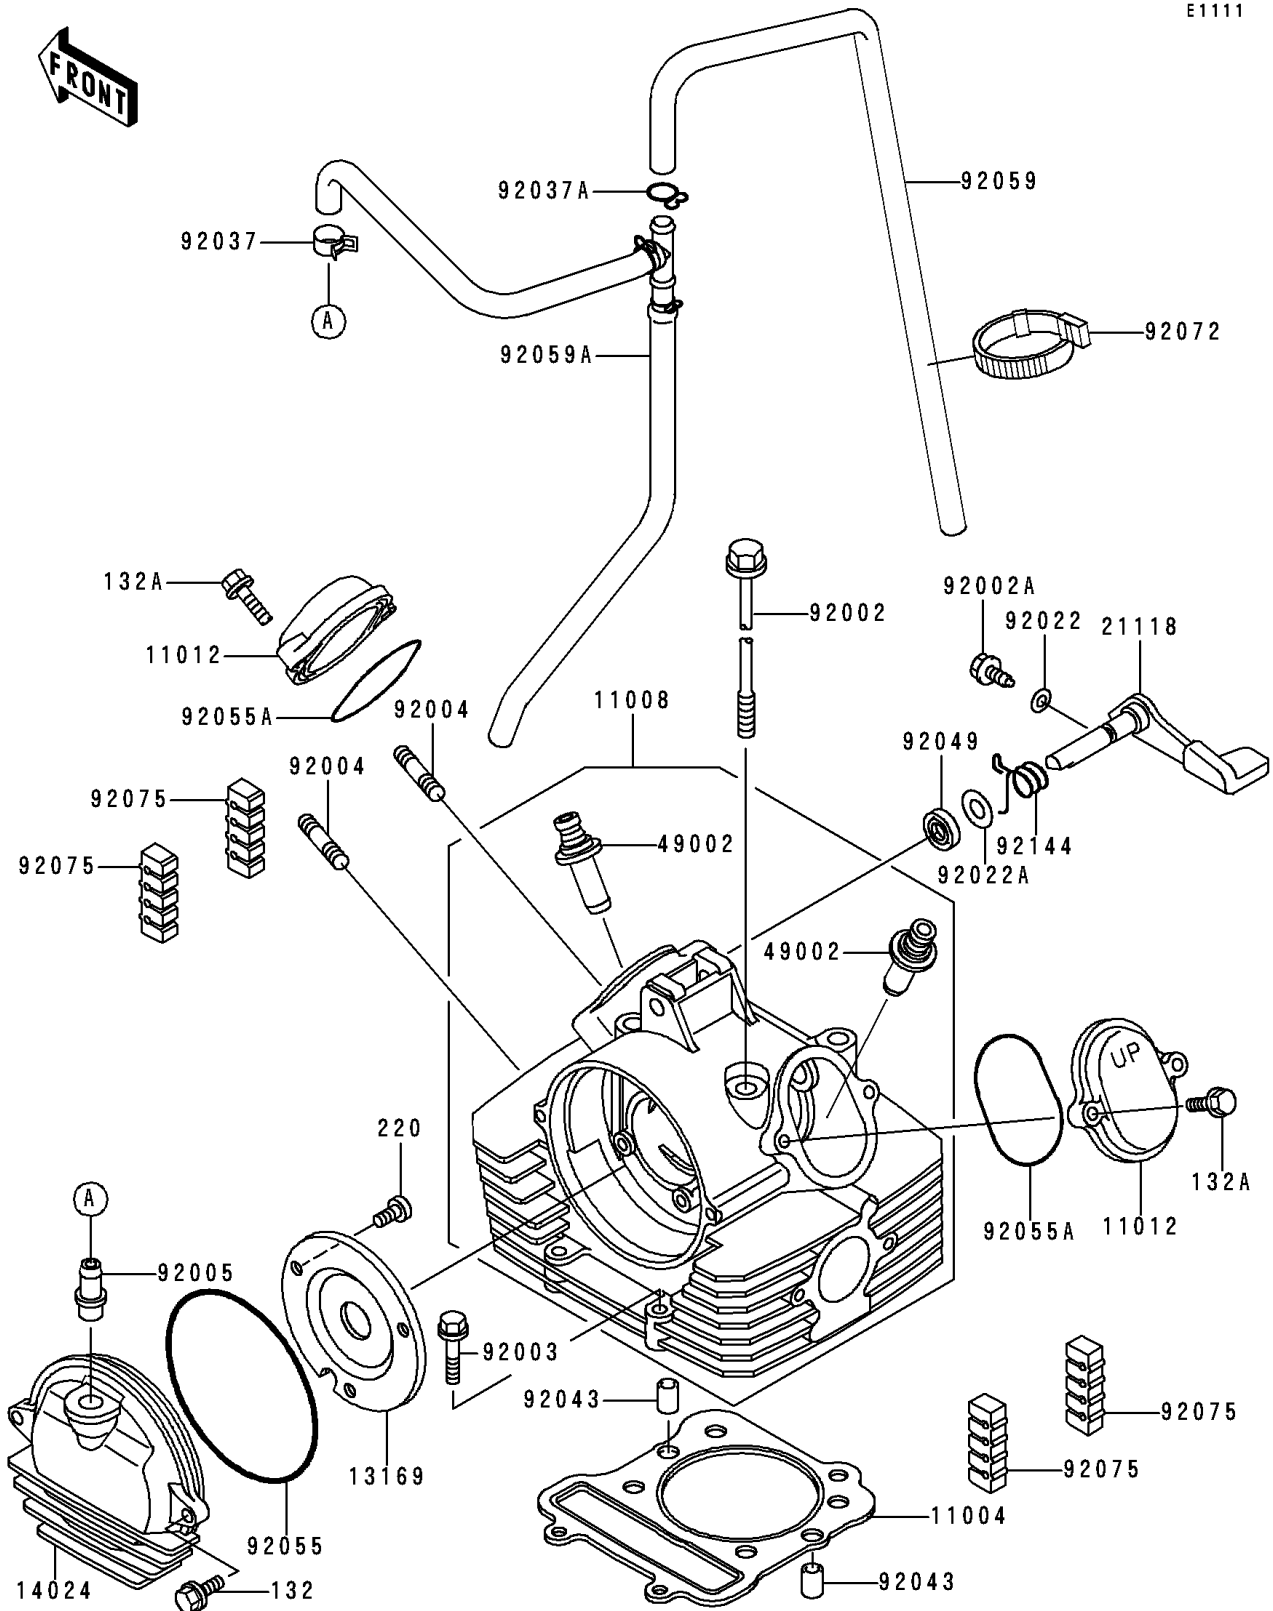

1996 Bayou 300

PARTS DIAGRAM

Cylinder Head

E1111

1996 Bayou 300

PARTS LIST

Cylinder Head

ITEM NAME	PART NUMBER	QUANTITY
-----------	-------------	----------
