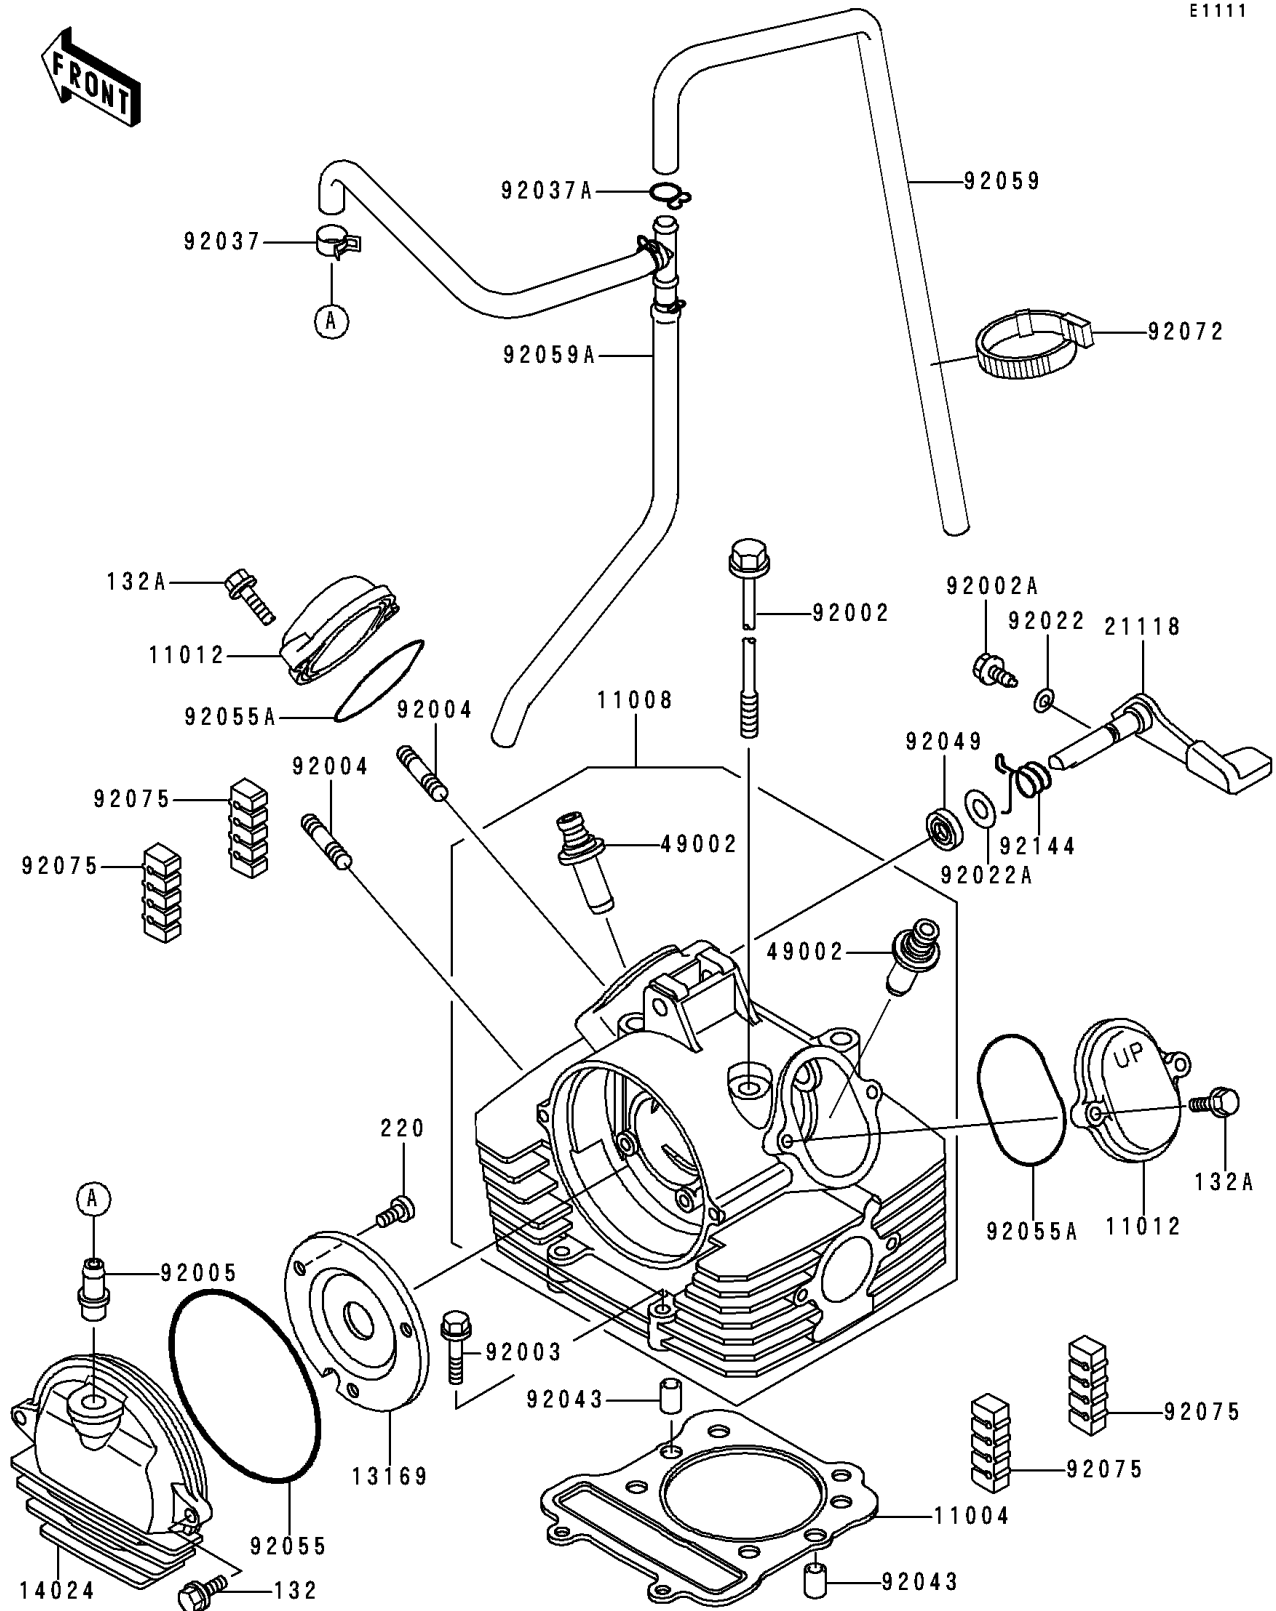

1995 Bayou 300

PARTS DIAGRAM

Cylinder Head

E1111

1995 Bayou 300

PARTS LIST

Cylinder Head

ITEM NAME

PART NUMBER

QUANTITY
