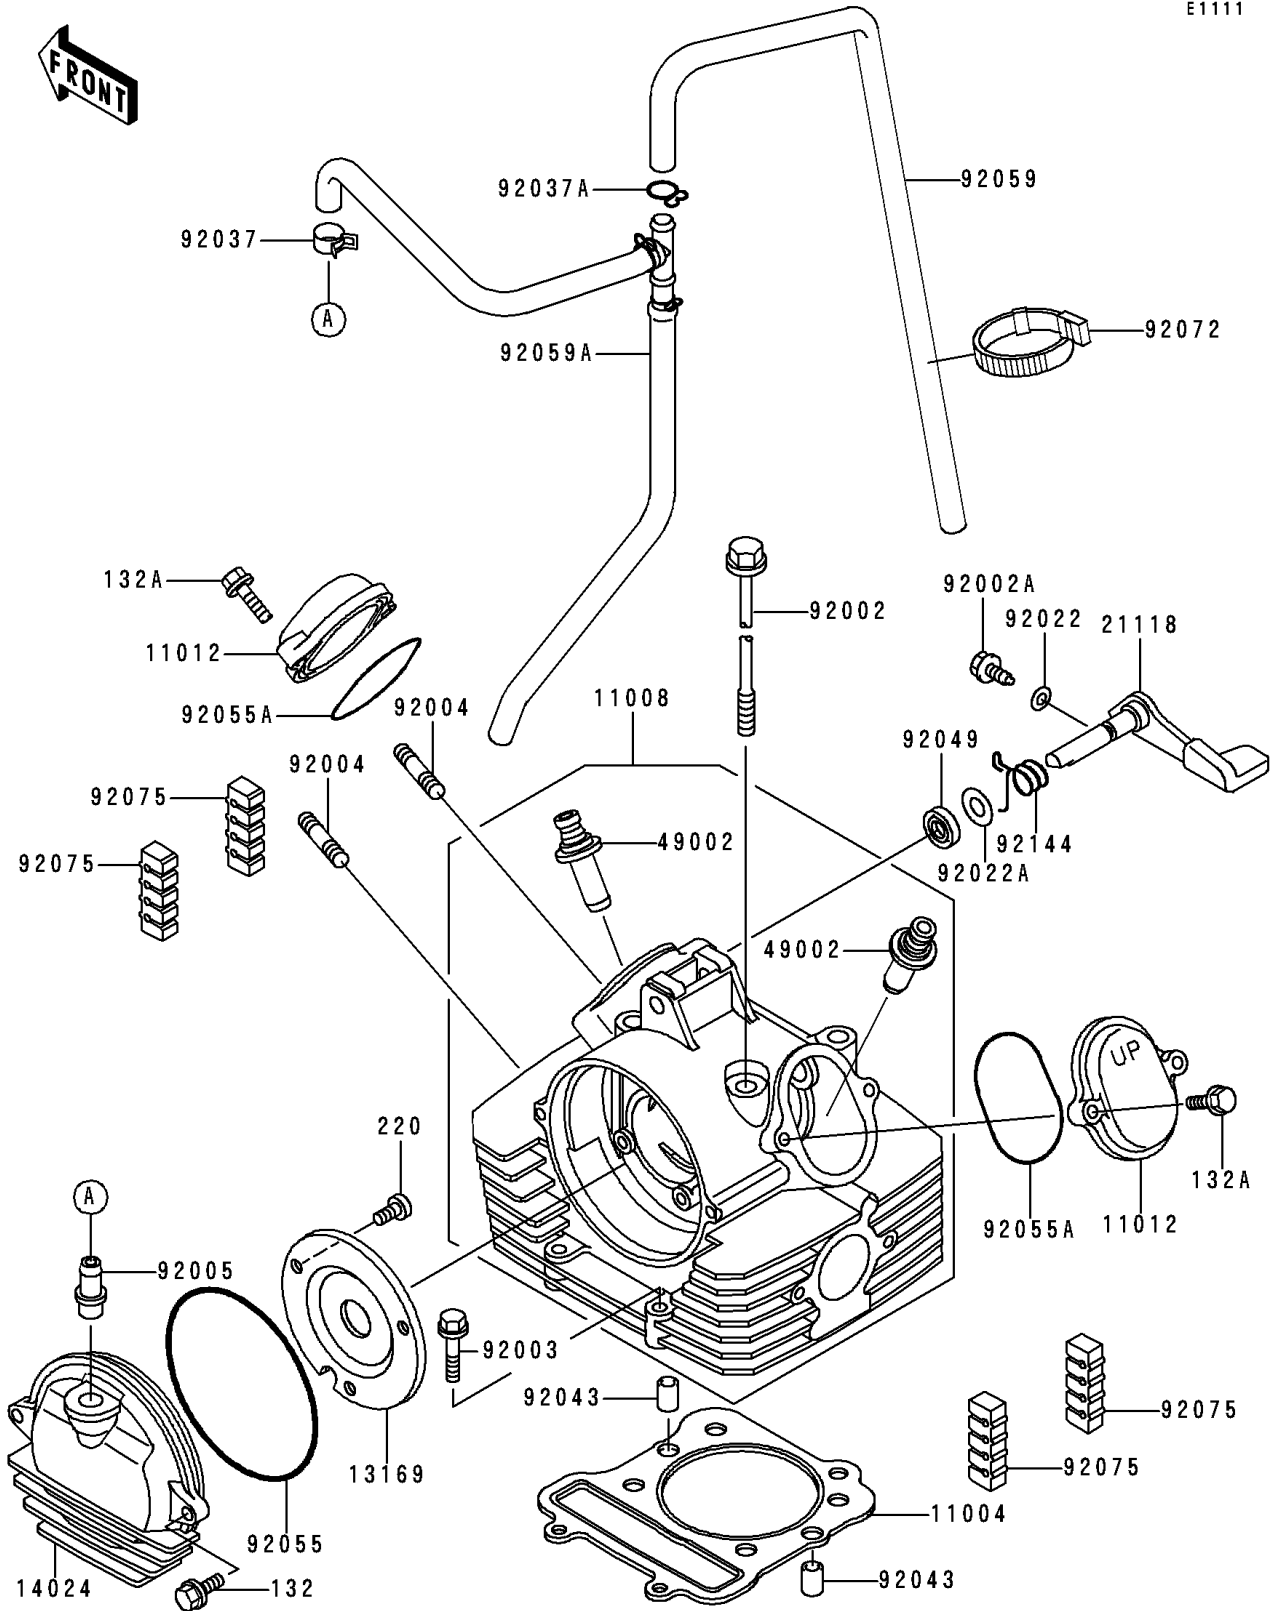

1992 Bayou 300

PARTS DIAGRAM

Cylinder Head

Kawasaki

Let the Good Times Roll®

E1111

1992 Bayou 300

PARTS LIST

Cylinder Head

ITEM NAME	PART NUMBER	QUANTITY
BOLT-FLANGED-SMALL (Ref # 132)	132Y0616	2
BOLT-FLANGED-SMALL (Ref # 132A)	132Y0625	4
SCREW-PAN-CROS,6X10 (Ref # 220)	220B0610	3
GASKET-HEAD (Ref # 11004)	11004-1183	1
HEAD-COMP-CYLINDER (Ref # 11008)	11008-1292	1
CAP,ROCKER ARM (Ref # 11012)	11012-1486	2
PLATE,CAMSHAFT COVER (Ref # 13169)	13169-1961	1
COVER,CAMSHAFT (Ref # 14024)	14024-1060	1
DECOMPRESSOR,LEVER (Ref # 21118)	21118-1062	1
GUIDE-VALVE (Ref # 49002)	49002-1092	2
BOLT,8X233 (Ref # 92002)	92002-1515	4
BOLT,DECOMPRESSOR (Ref # 92002A)	92002-1962	1
BOLT,FLANGED,6X32 (Ref # 92003)	92003-229	2
STUD,8X30 (Ref # 92004)	92004-1121	2
FITTING,BREATHER PIPE (Ref # 92005)	92005-1124	1
WASHER,6.1X12X1 (Ref # 92022)	92022-077	1
WASHER,10.2X20X0.5 (Ref # 92022A)	92022-1649	1
CLAMP (Ref # 92037)	92037-1181	1
CLAMP,FUEL TUBE (Ref # 92037A)	92037-1271	1
PIN,8.2X10X14 (Ref # 92043)	92043-1264	2
SEAL-OIL,SD10205-1HS (Ref # 92049)	92049-1286	1
RING-O,99MM (Ref # 92055)	92055-107	1
RING-O,53.5X2.6 (Ref # 92055A)	92055-112	2
TUBE,BREATHER (Ref # 92059)	92059-1511	1
TUBE,ASSY (Ref # 92059A)	92059-1787	1
BAND,L=149 (Ref # 92072)	92072-031	1
DAMPER (Ref # 92075)	92075-1657	4
SPRING,DECOMPRESSOR (Ref # 92144)	92144-1154	1