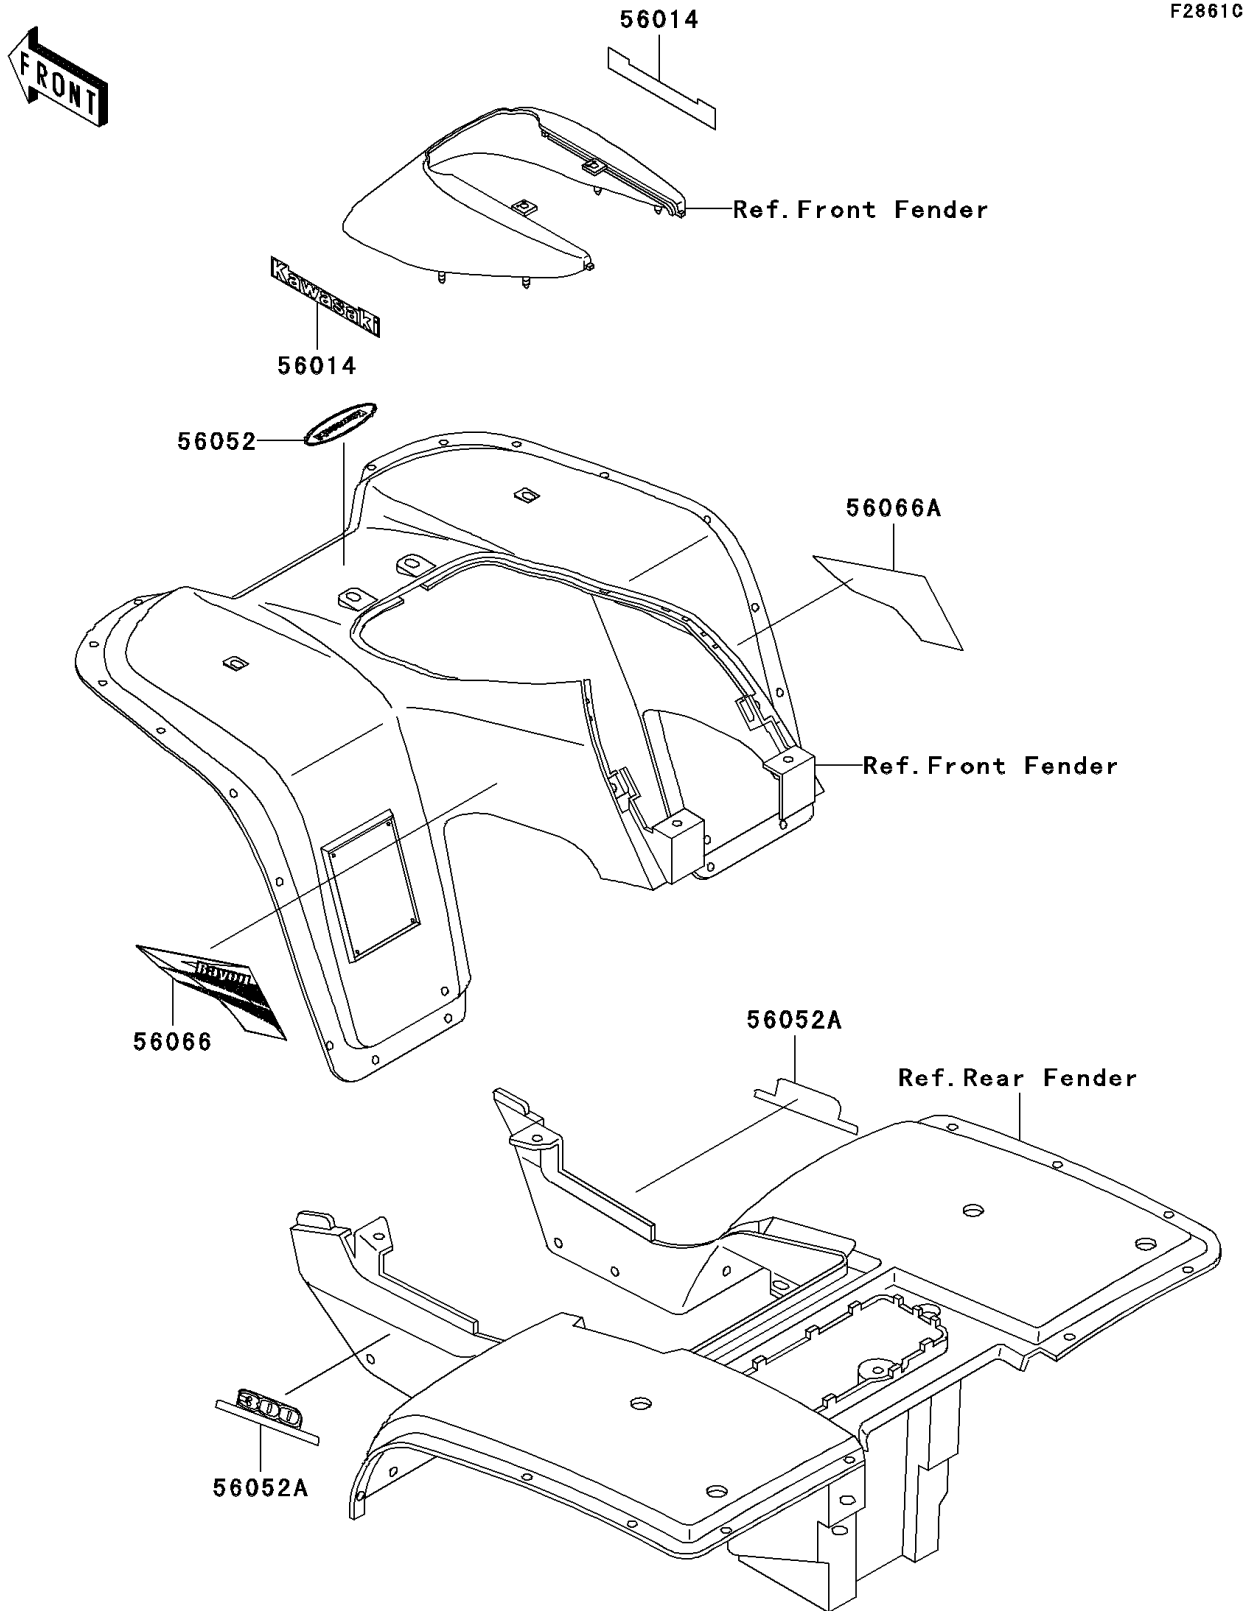

2003 Bayou 300

PARTS DIAGRAM

Decals(Green)(KLF300-B16)

F2861C

2003 Bayou 300

PARTS LIST

Decals(Green)(KLF300-B16)

ITEM NAME

PART NUMBER

QUANTITY
