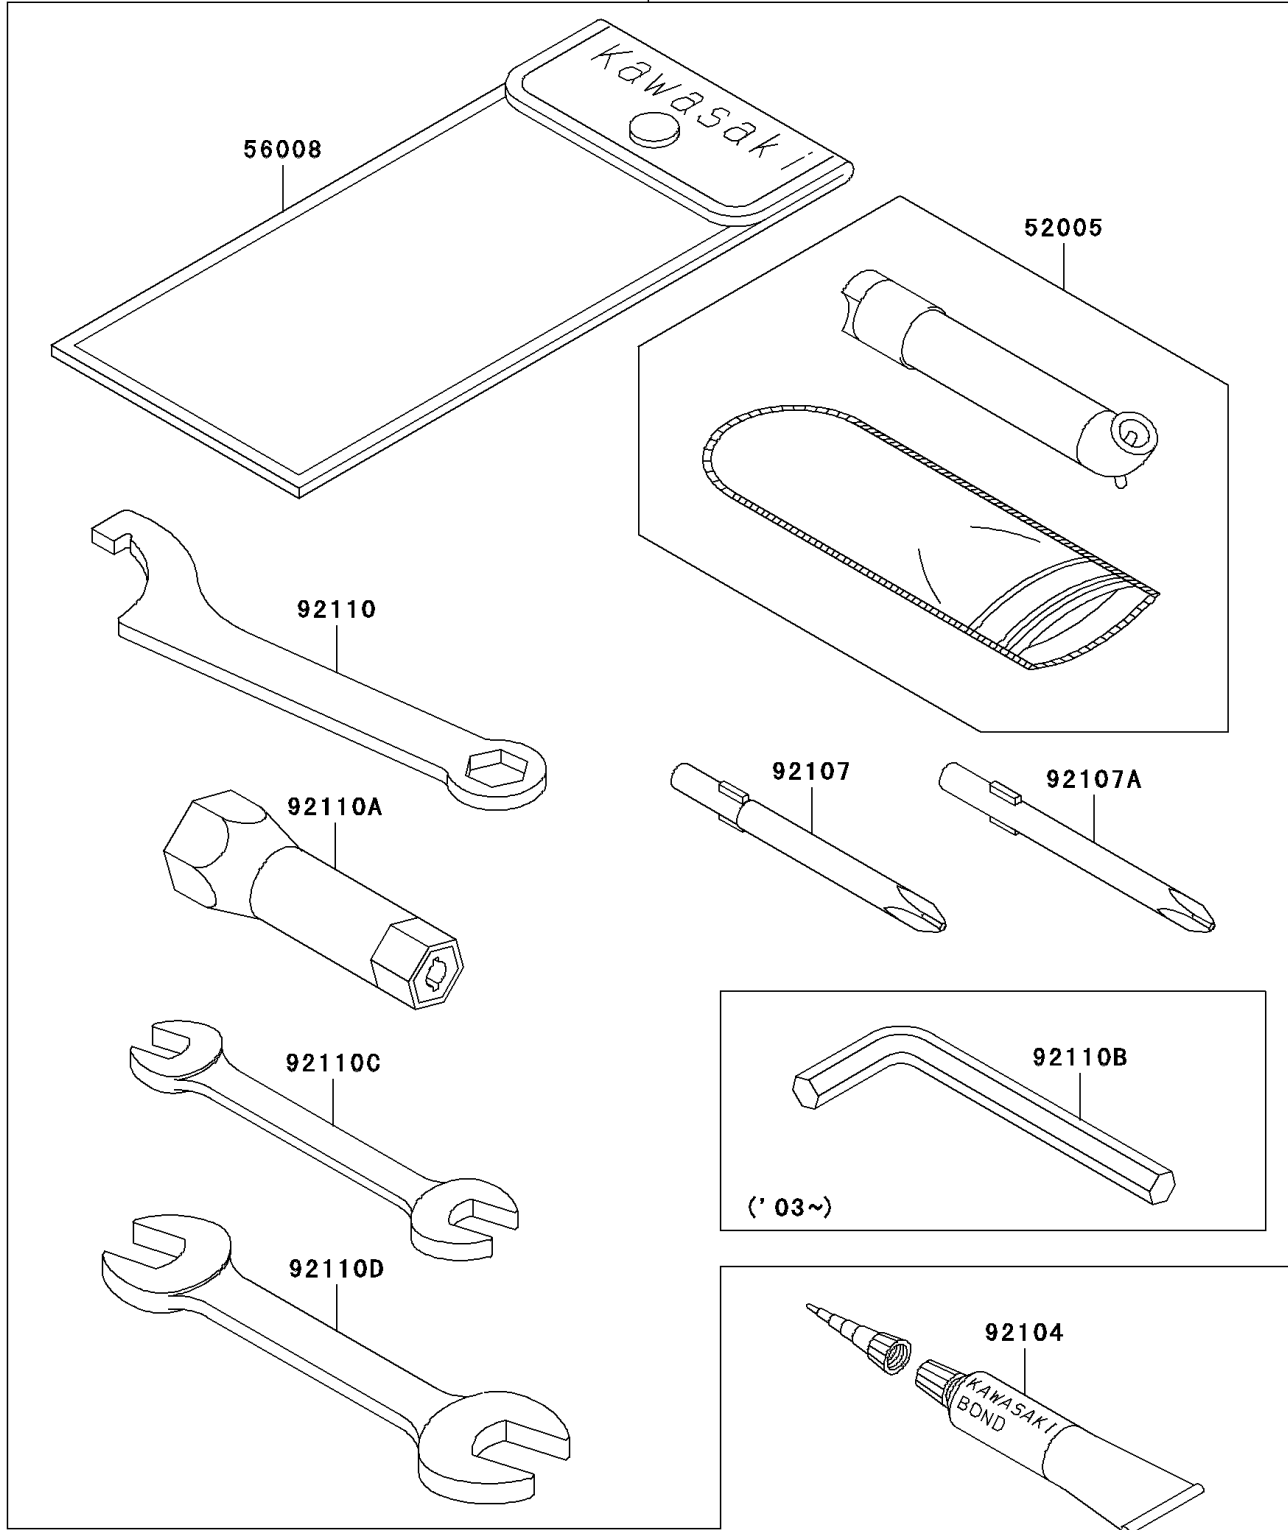

2003 Bayou 300

PARTS DIAGRAM

Owner's Tools

56007/A

F2810

2003 Bayou 300

PARTS LIST

Owner's Tools

ITEM NAME

PART NUMBER

QUANTITY
