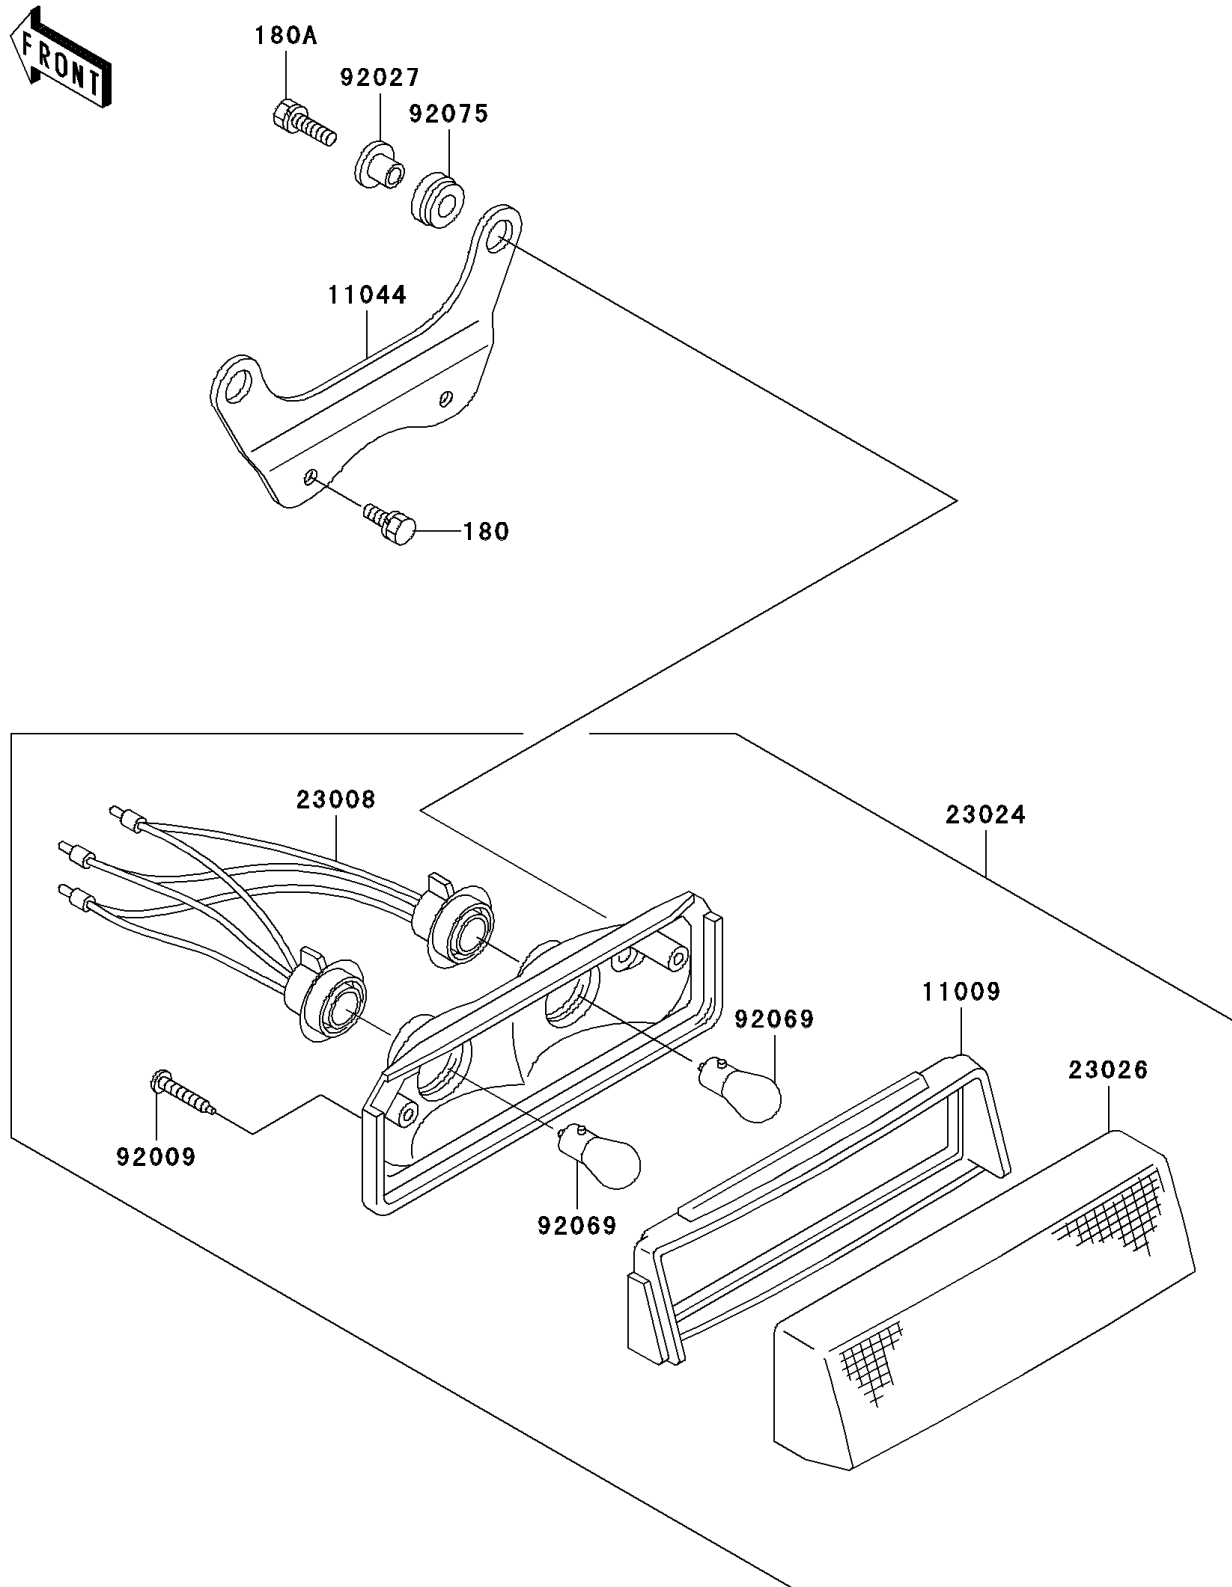

2003 Bayou 300

PARTS DIAGRAM

Taillight(s)

F2720

2003 Bayou 300

PARTS LIST

Taillight(s)

ITEM NAME

PART NUMBER

QUANTITY
