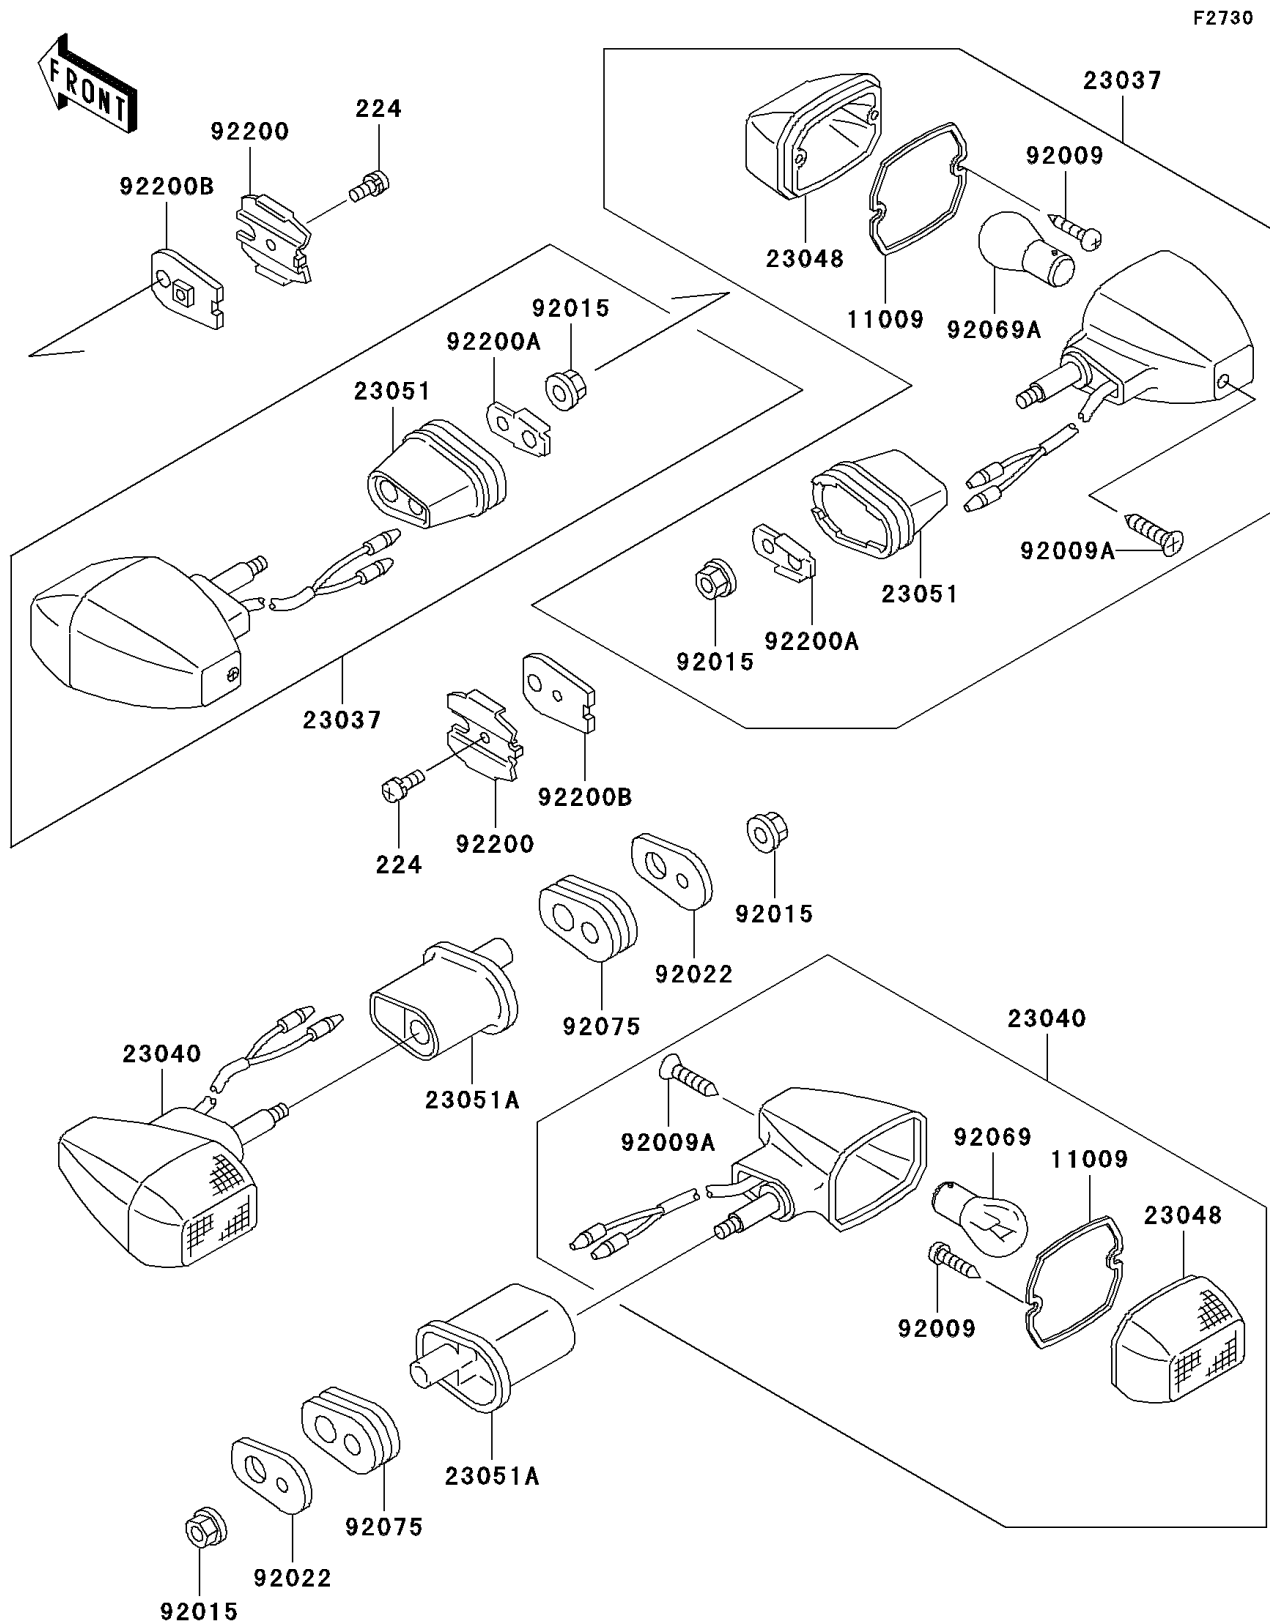

2007 Ninja® 500R

PARTS DIAGRAM

Turn Signals

2007 Ninja® 500R

PARTS LIST

Turn Signals

ITEM NAME

PART NUMBER

QUANTITY
