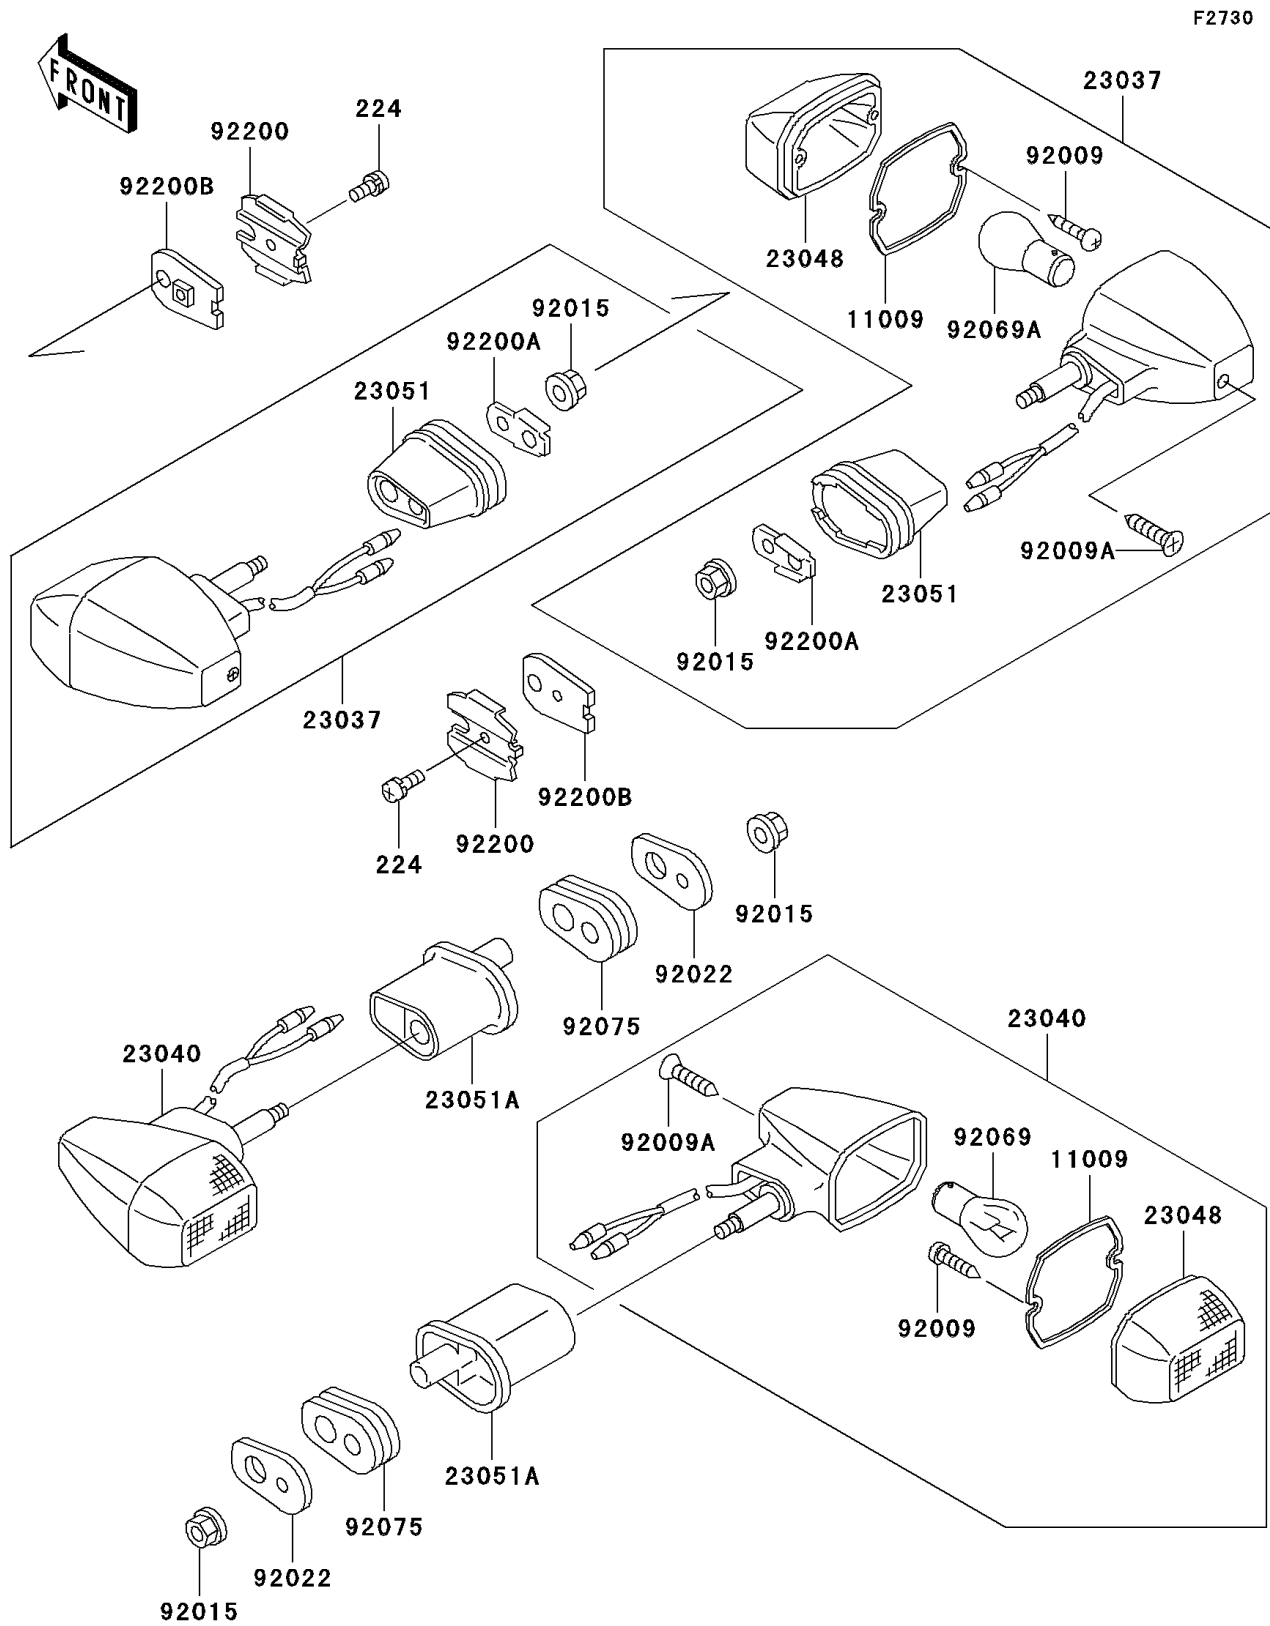

2006 Ninja[®] 500R

PARTS DIAGRAM

Turn Signals

2006 Ninja® 500R

PARTS LIST

Turn Signals

ITEM NAME

PART NUMBER

QUANTITY
